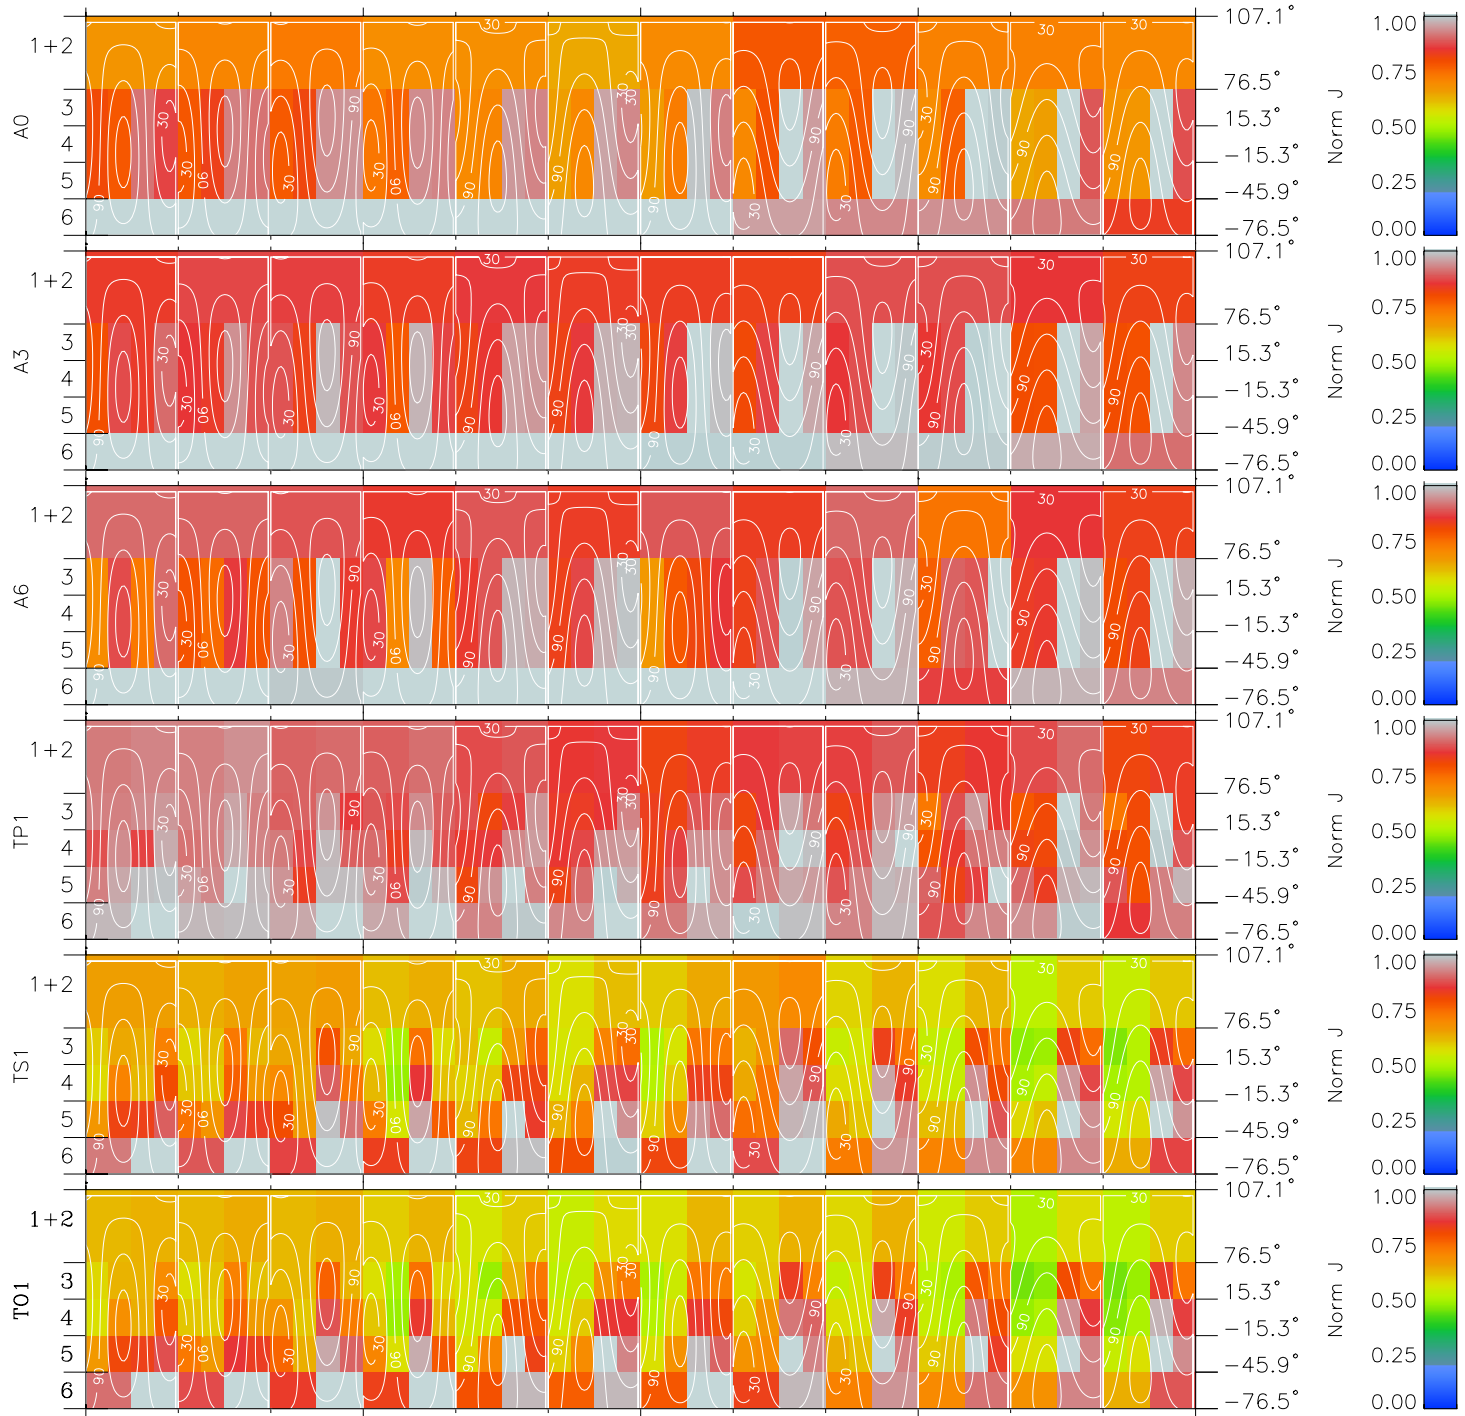

Galileo EPD Real Time All-Sky Anisotropies 96252

Software Version: RTSKY_NORM V 1.20
Data Production: 06-03-00
Plot Production: Fri Sep 14 11:43:55 2001
Color File: wondr3
Geofactor File: 1.1

00:00:00 1996-252	252-06	252-12	252-18	00:00:00 1996-253	
+	+	+	+	+	X JSE(R _j)
-1.04	-5.65	-9.95	-13.89	-17.49	Y JSE(R _j)
12.19	12.98	13.02	12.59	11.84	Z JSE(R _j)
-0.53	-0.71	-0.85	-0.96	-1.05	

- ◇ = Jupiter look direction
- = Corotation look direction