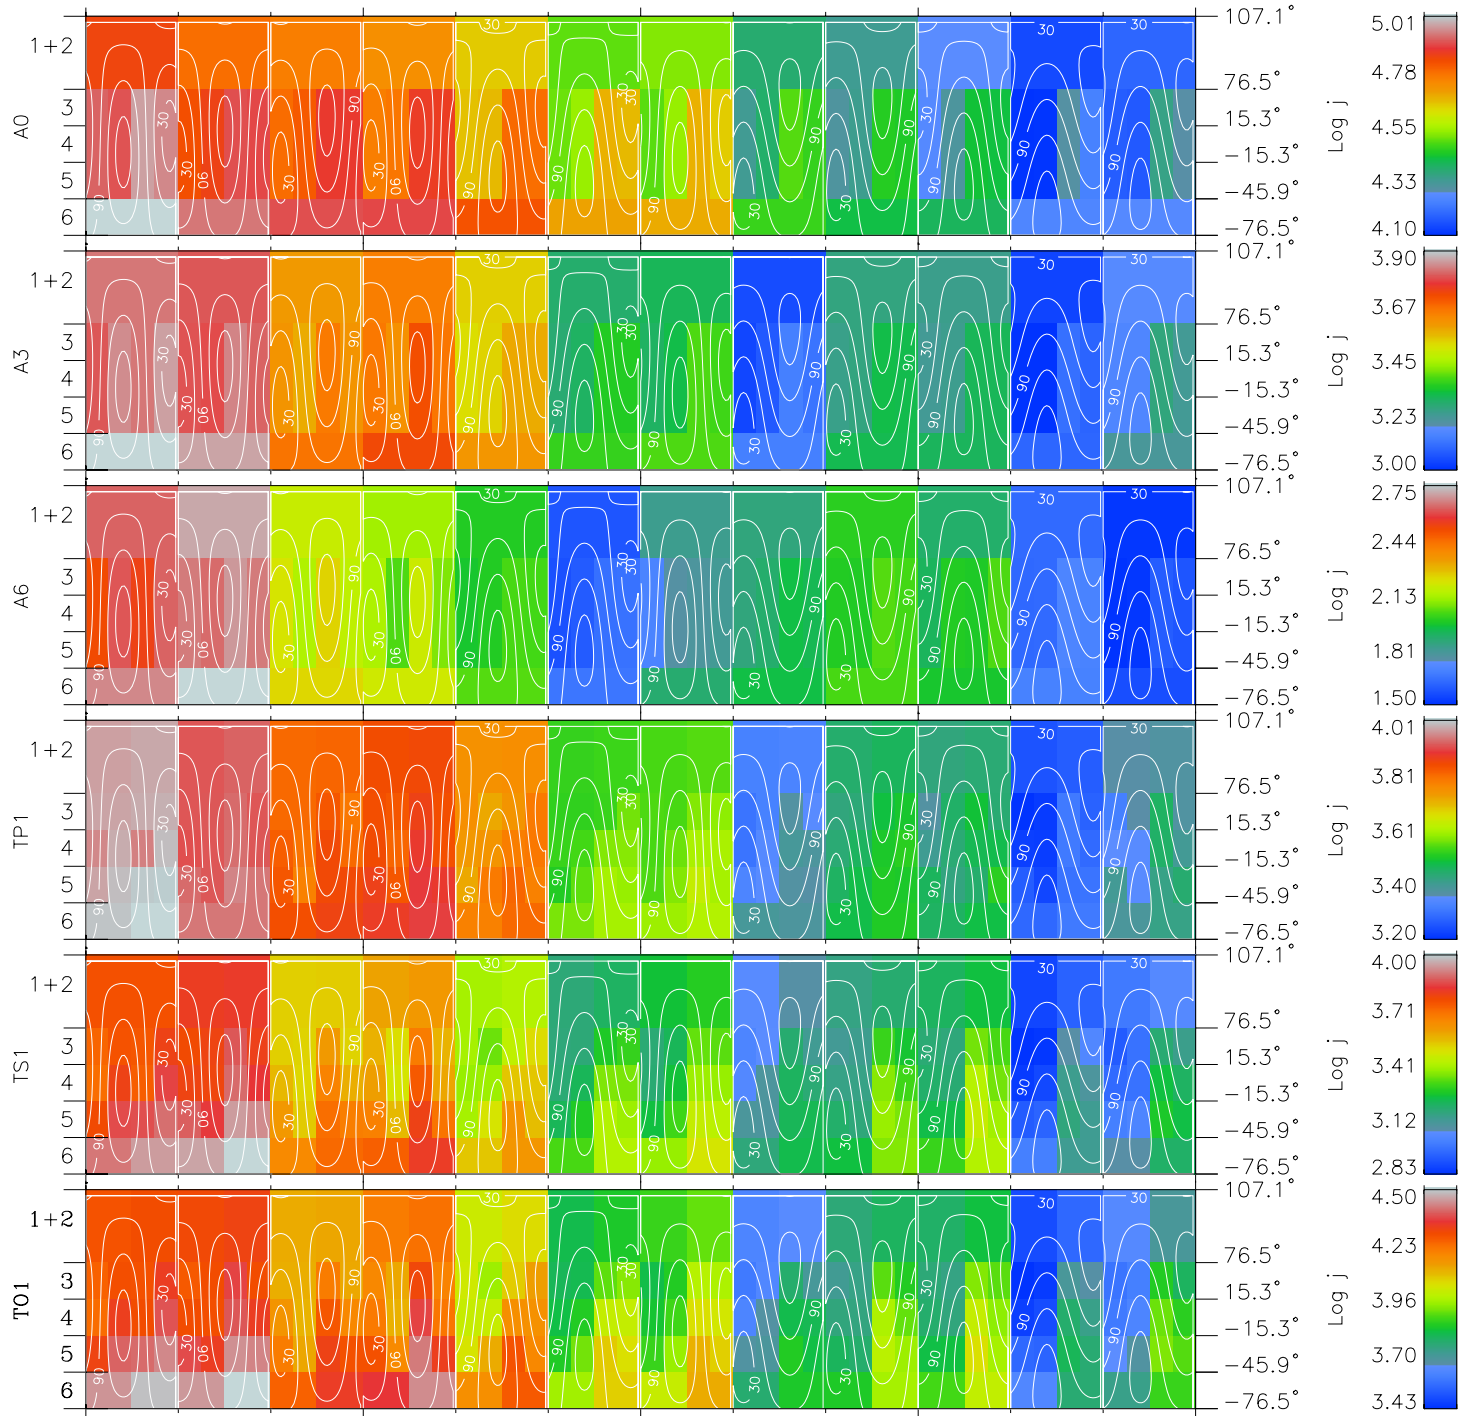

# Galileo EPD Real Time All-Sky Anisotropies 96252

Software Version: RTSKY\_FLUX V 1.20  
 Data Production: 06-03-00  
 Plot Production: Fri Sep 14 11:43:30 2001  
 Color File: wondr3  
 Geofactor File: 1.1

00:00:00 1996-252	252-06	252-12	252-18	00:00:00 1996-253	X JSE(R <sub>j</sub> )	Y JSE(R <sub>j</sub> )	Z JSE(R <sub>j</sub> )
+ -1.04 12.19 -0.53	+ -5.65 12.98 -0.71	+ -9.95 13.02 -0.85	+ -13.89 12.59 -0.96	+ -17.49 11.84 -1.05			

- ◇ = Jupiter look direction
- = Corotation look direction