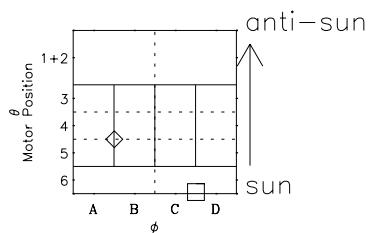

Galileo EPD Real-Time Omni 96252

Software Version: RTLINE_OMNI V 1.20
Data Production: 06-03-00
Plot Production: Fri Sep 14 11:45:57 2001

◇ = Jupiter look direction
□ = Corotation look direction