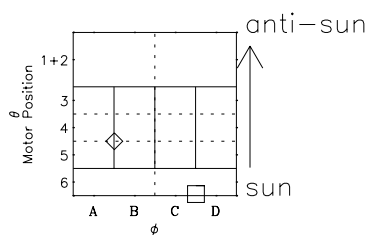

# Galileo EPD Real-Time Omni 96252

Software Version: RTLINE\_OMNI V 1.20  
Data Production: 06-03-00  
Plot Production: Fri Sep 14 11:45:55 2001

- ◇ = Jupiter look direction
- = Corotation look direction