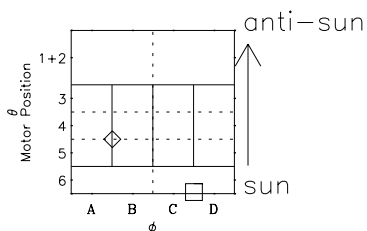

Galileo EPD Real-Time Six-Sector 96252

Software Version: RTLINE_R6 V 1.20
Data Production: 06-03-00
Plot Production: Fri Sep 14 11:46:14 2001

◇ = Jupiter look direction
□ = Corotation look direction