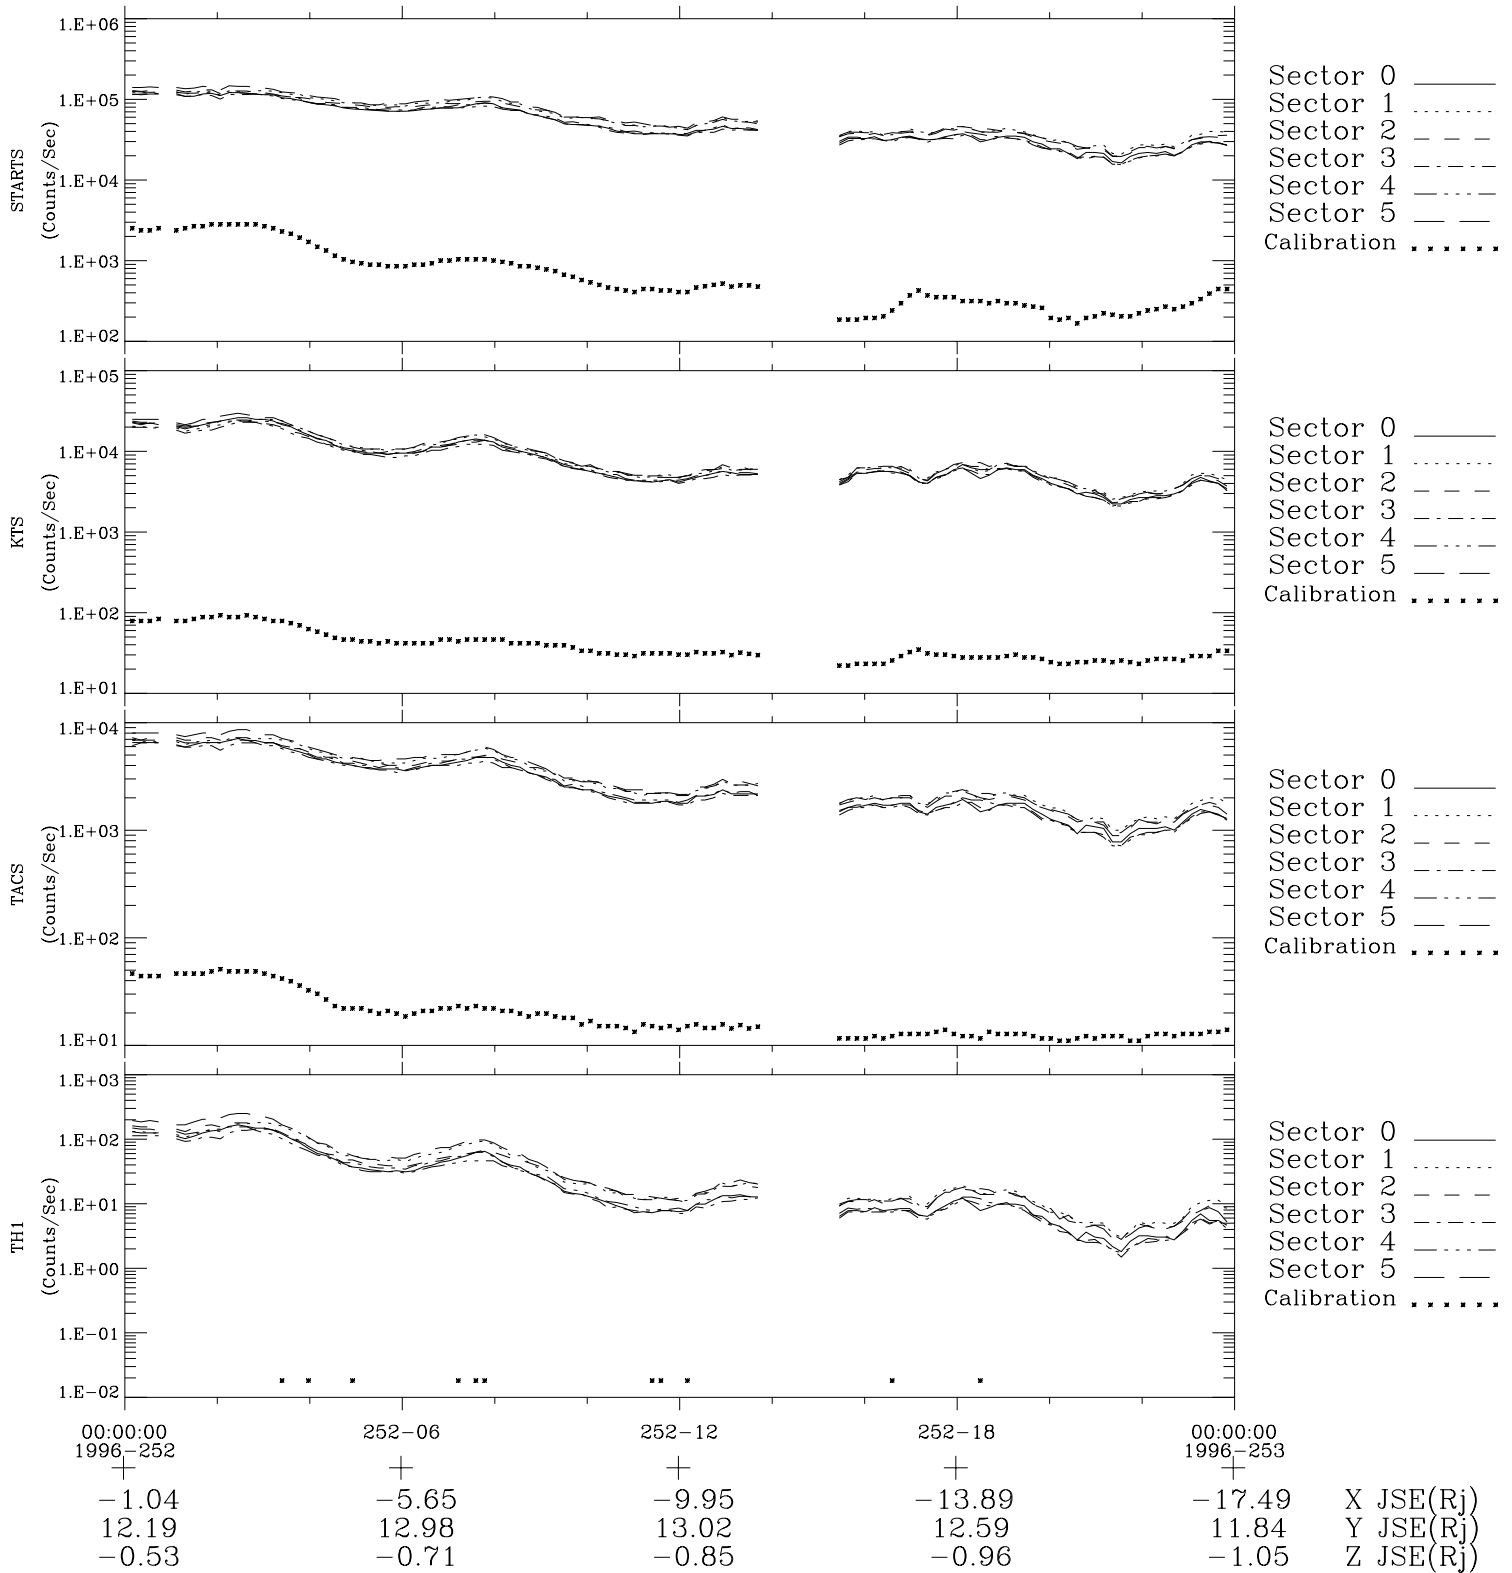

Galileo EPD Real-Time Six-Sector 96252

Software Version: RTLINE_R6 V 1.20
Data Production: 06-03-00
Plot Production: Fri Sep 14 11:46:14 2001

◇ = Jupiter look direction
□ = Corotation look direction