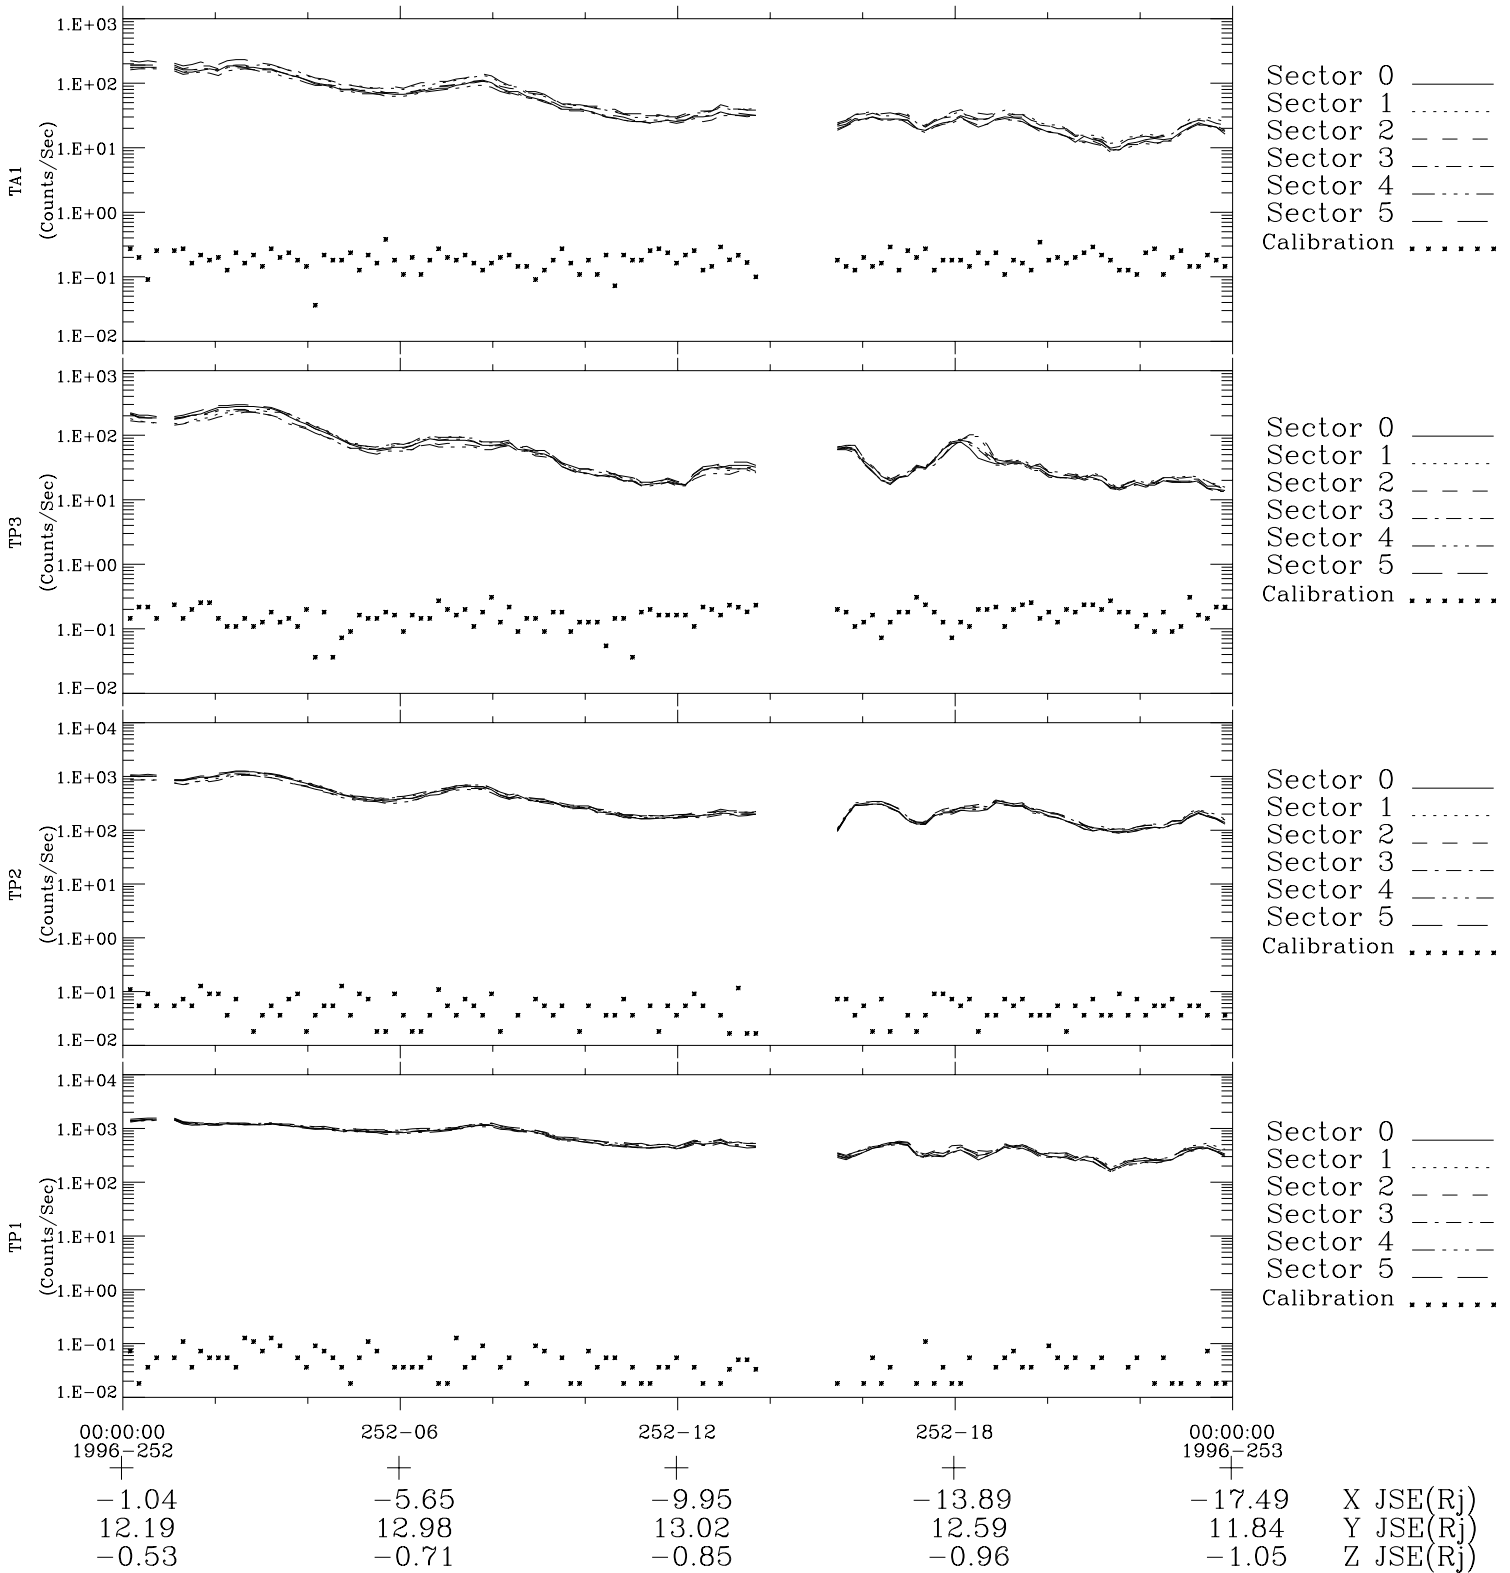

Galileo EPD Real-Time Six-Sector 96252

Software Version: RTLINE_R6 V 1.20
Data Production: 06-03-00
Plot Production: Fri Sep 14 11:46:10 2001

◇ = Jupiter look direction
□ = Corotation look direction