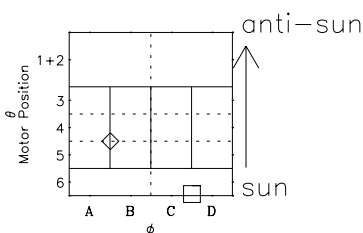

Galileo EPD Real-Time Six-Sector 96252

Software Version: RTLINE_R6 V 1.20
Data Production: 06-03-00
Plot Production: Fri Sep 14 11:46:10 2001

◇ = Jupiter look direction
□ = Corotation look direction