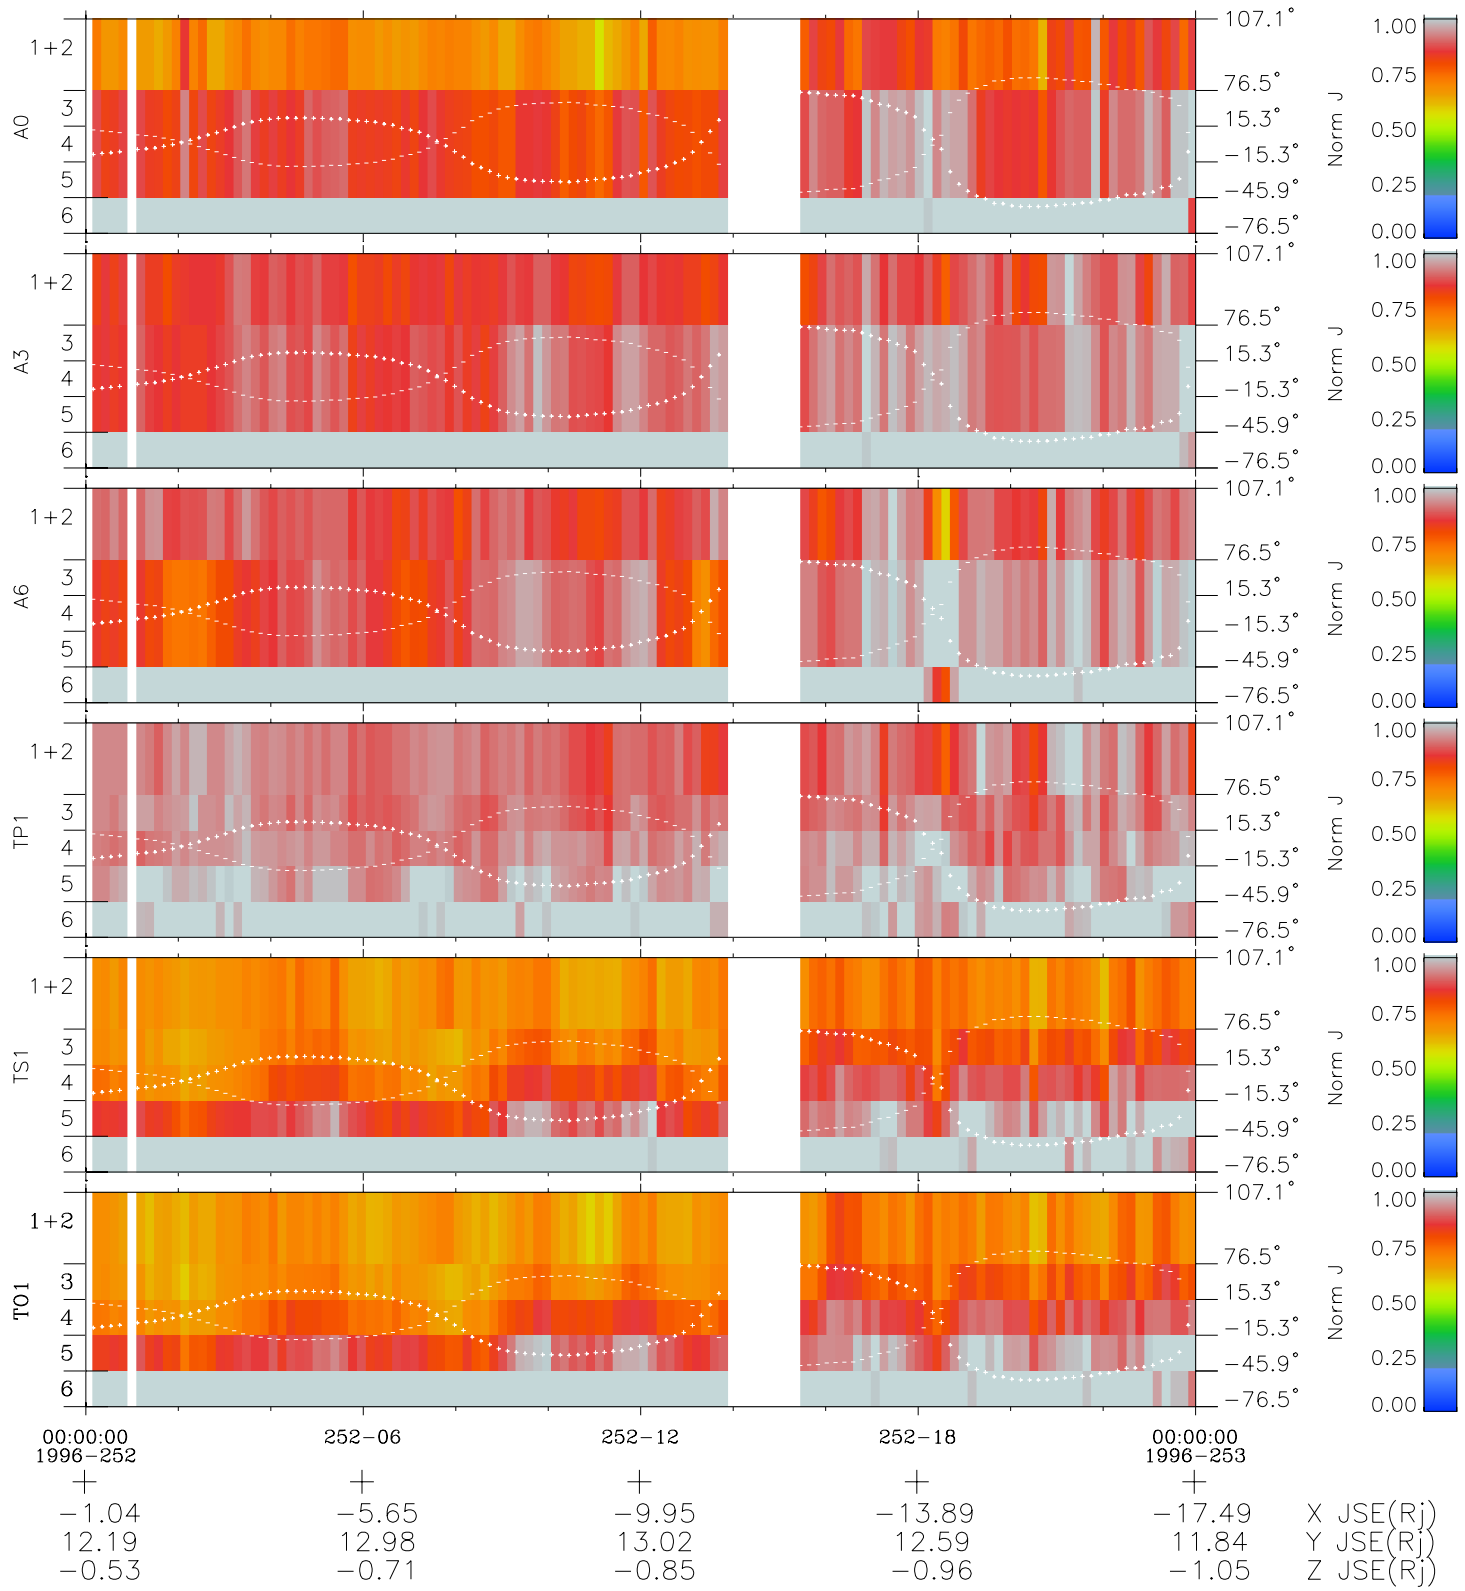

# Galileo EPD Real Elevation Anisotropies 96252

Software Version: RTELEV\_NORM V 1.20  
Data Production: 06-03-00  
Plot Production: Fri Sep 14 11:44:48 2001  
Color File: wondr3  
Geofactor File: 1.1

- ◇ = Jupiter look direction
- = Corotation look direction