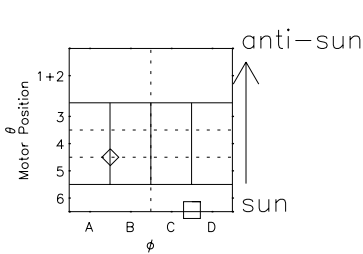

# Galileo EPD Real Elevation Anisotropies 96252

Software Version: RTELEV\_NORM V 1.20  
Data Production: 06-03-00  
Plot Production: Fri Sep 14 11:44:48 2001  
Color File: wondr3  
Geofactor File: 1.1

- ◇ = Jupiter look direction
- = Corotation look direction