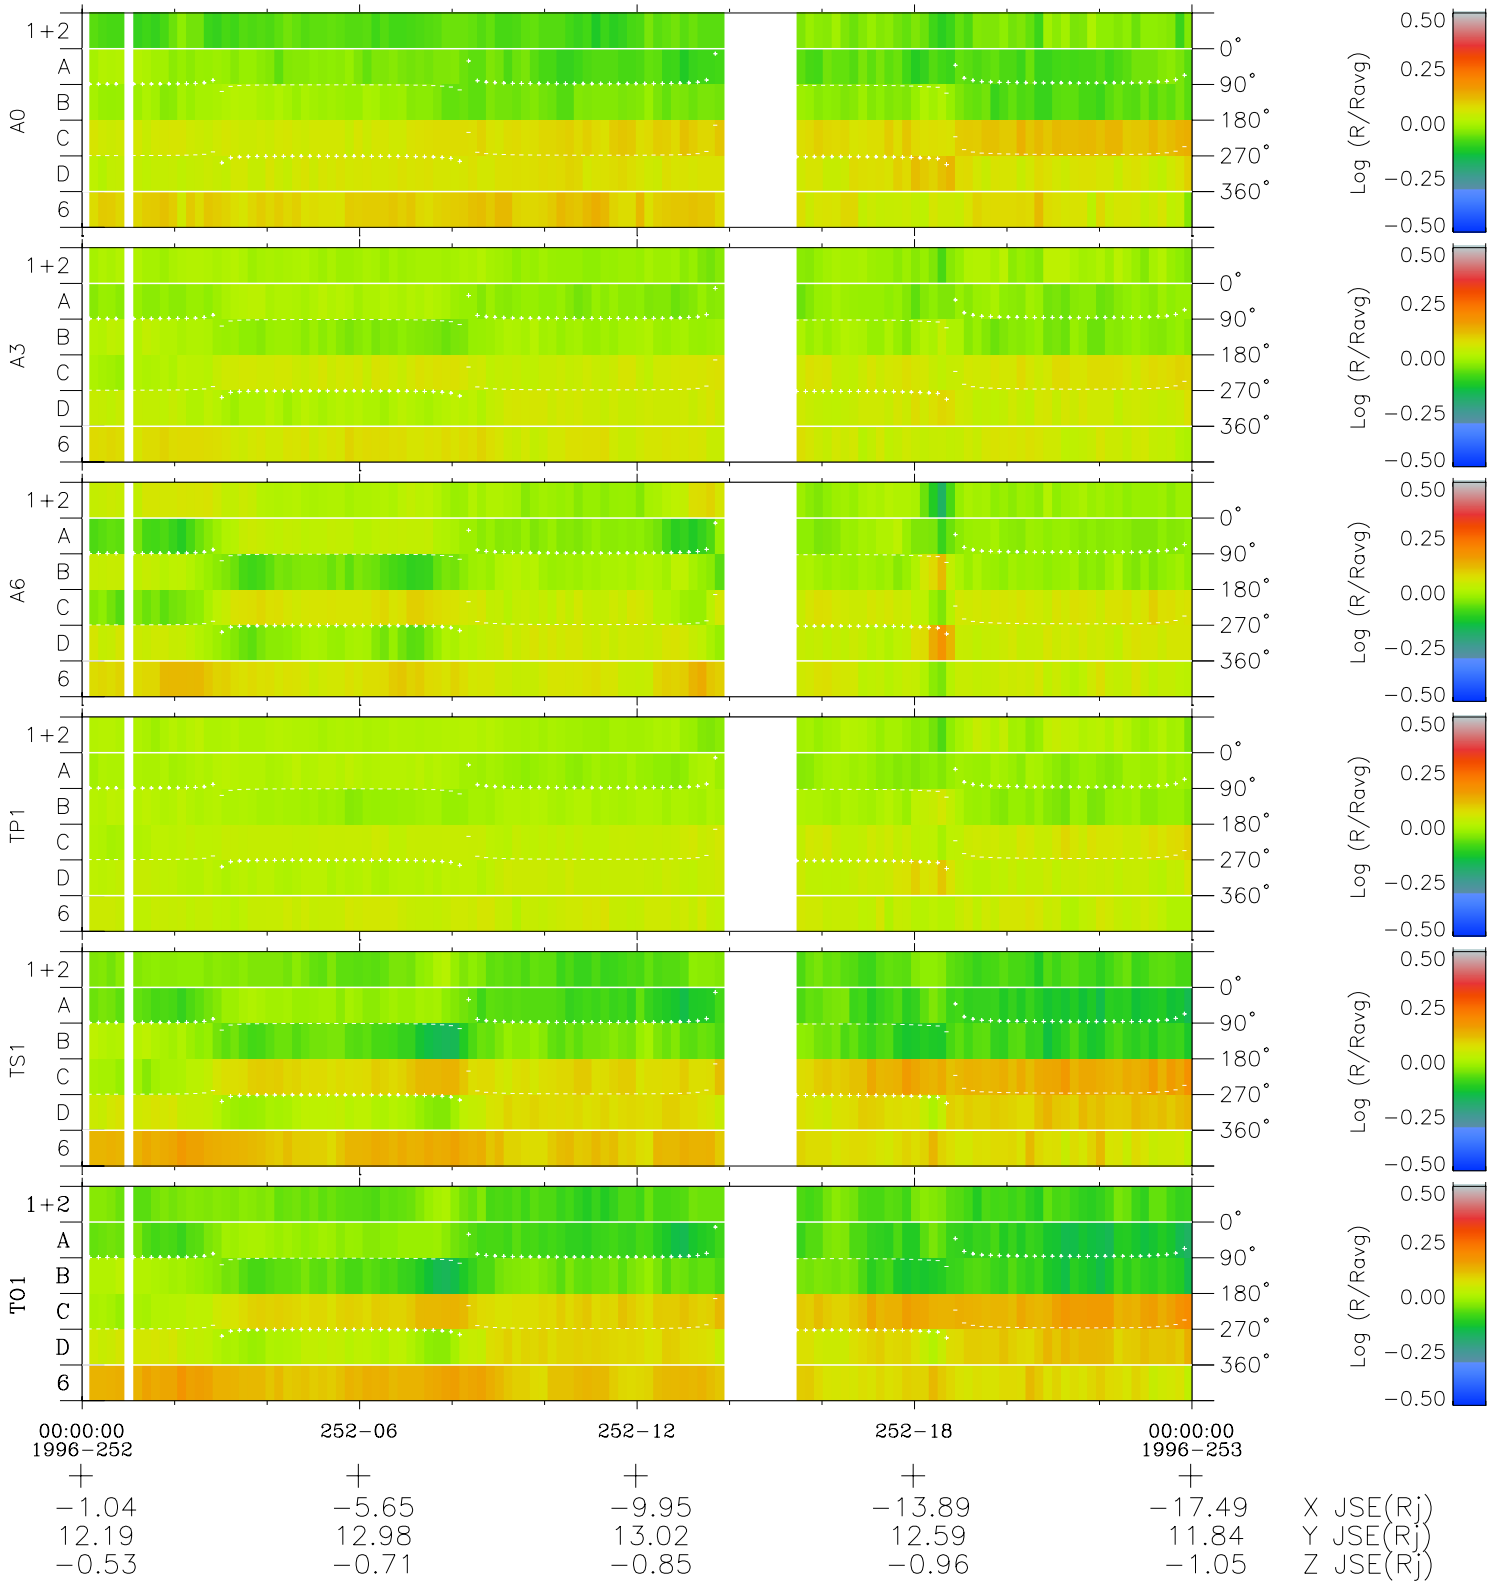

Galileo EPD Real Time Azimuth Anisotropies 96252

Software Version: RTAZIM_MEAN V 1.20
 Data Production: 06-03-00
 Plot Production: Fri Sep 14 11:45:04 2001
 Color File: wondr3
 Geofactor File: 1.1

◇ = Jupiter look direction
 □ = Corotation look direction