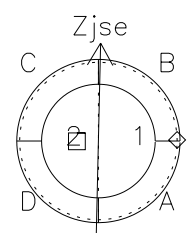

Galileo EPD Real Time Azimuth Anisotropies 96252

Software Version: RTAZIM_MEAN V 1.20
 Data Production: 06-03-00
 Plot Production: Fri Sep 14 11:45:04 2001
 Color File: wondr3
 Geofactor File: 1.1

◇ = Jupiter look direction
 □ = Corotation look direction