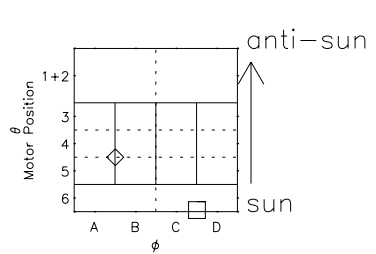

Galileo EPD Real Time Azimuth Anisotropies 96252

Software Version: RTAZIM_MEAN V 1.20
 Data Production: 06-03-00
 Plot Production: Fri Sep 14 11:45:04 2001
 Color File: wondr3
 Geofactor File: 1.1

◇ = Jupiter look direction
 □ = Corotation look direction