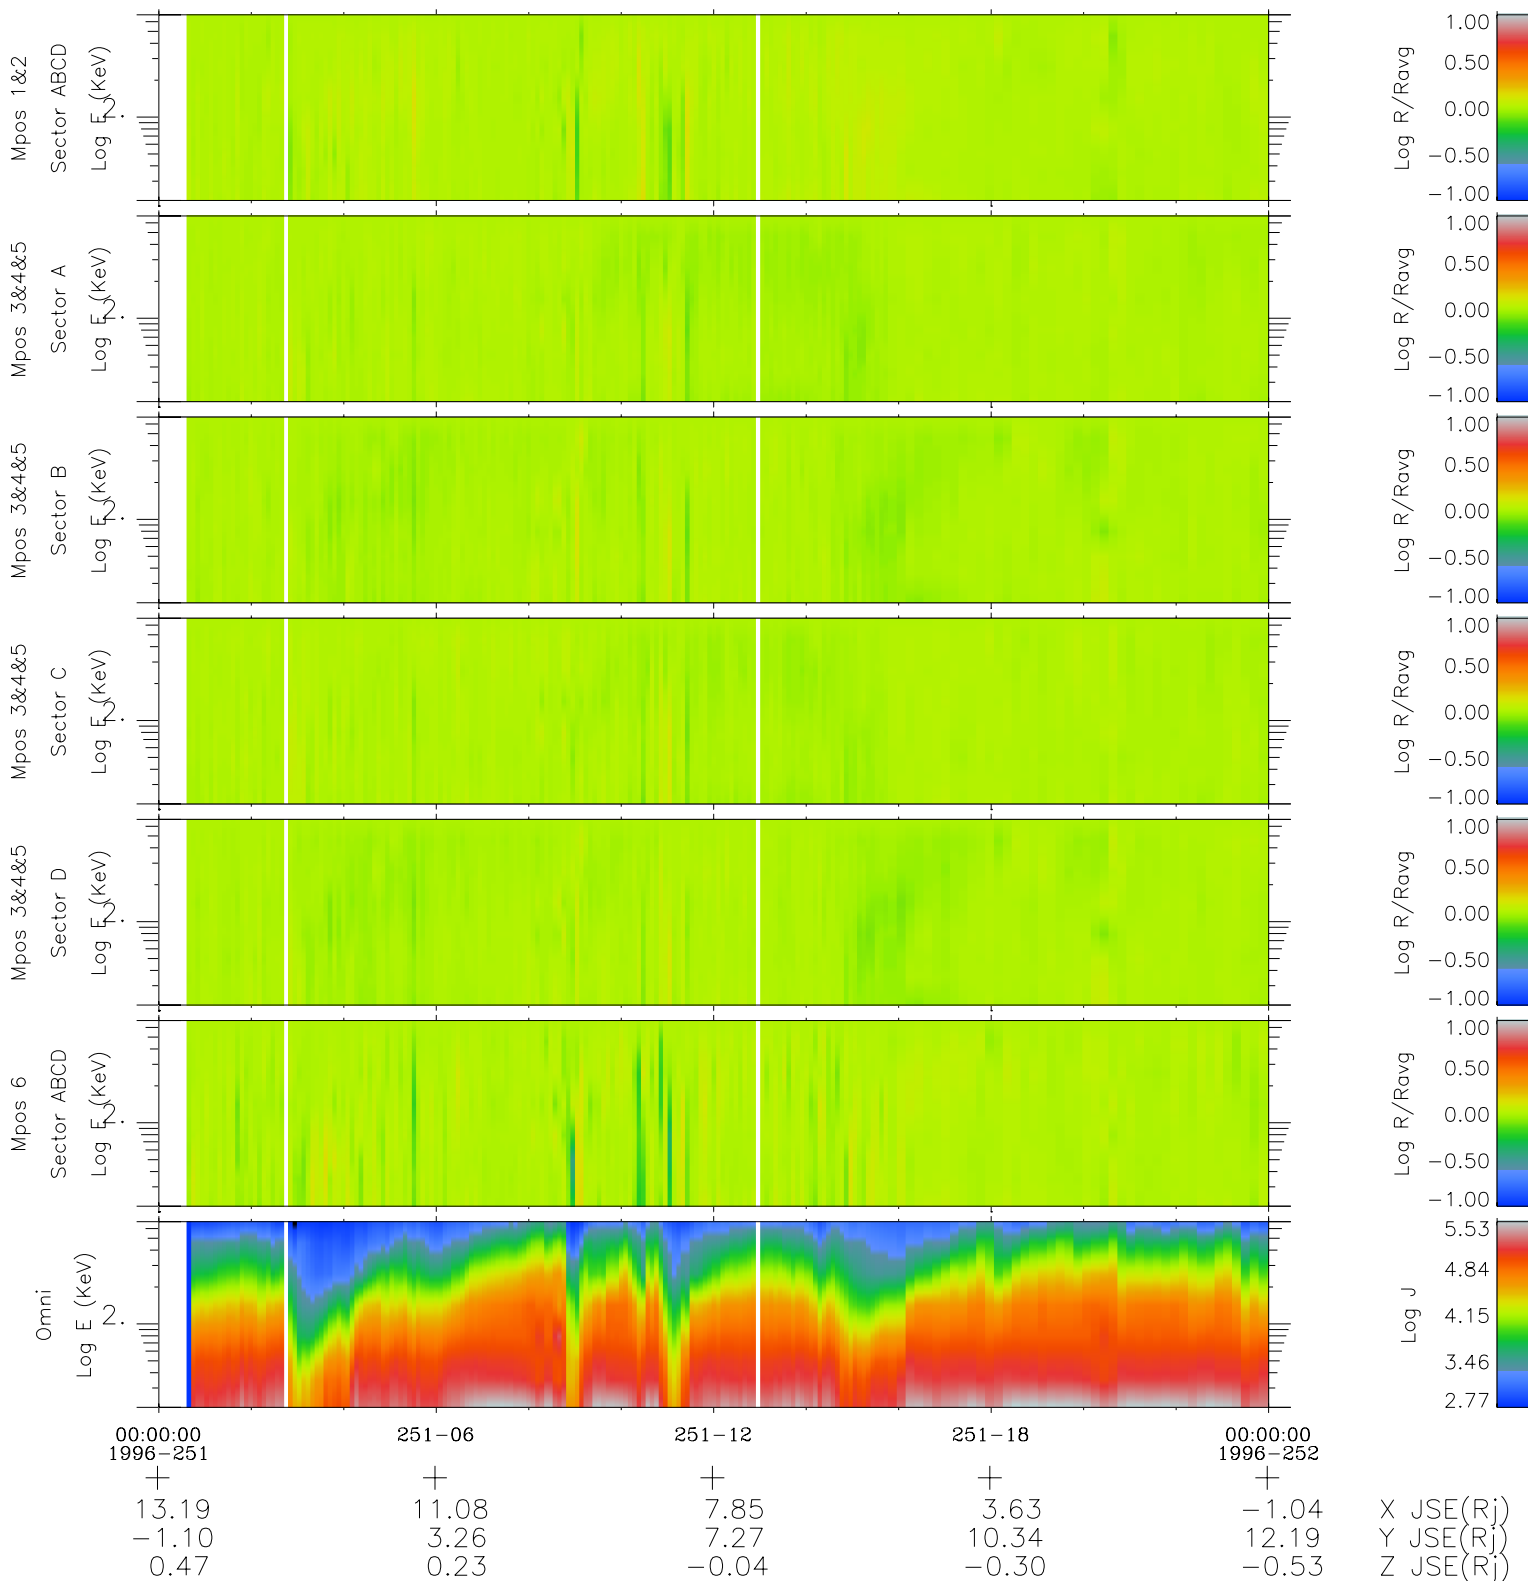

Galileo EPD Real Time R6 Electrons Spectra 96251

Software Version: RTSPEC_R6 V 1.20
 Data Production: 06-03-00
 Plot Production: Fri Sep 14 11:25:00 2001
 Color File: wondr3
 Geofactor File: 1.1

- ◇ = Jupiter look direction
- = Corotation look direction