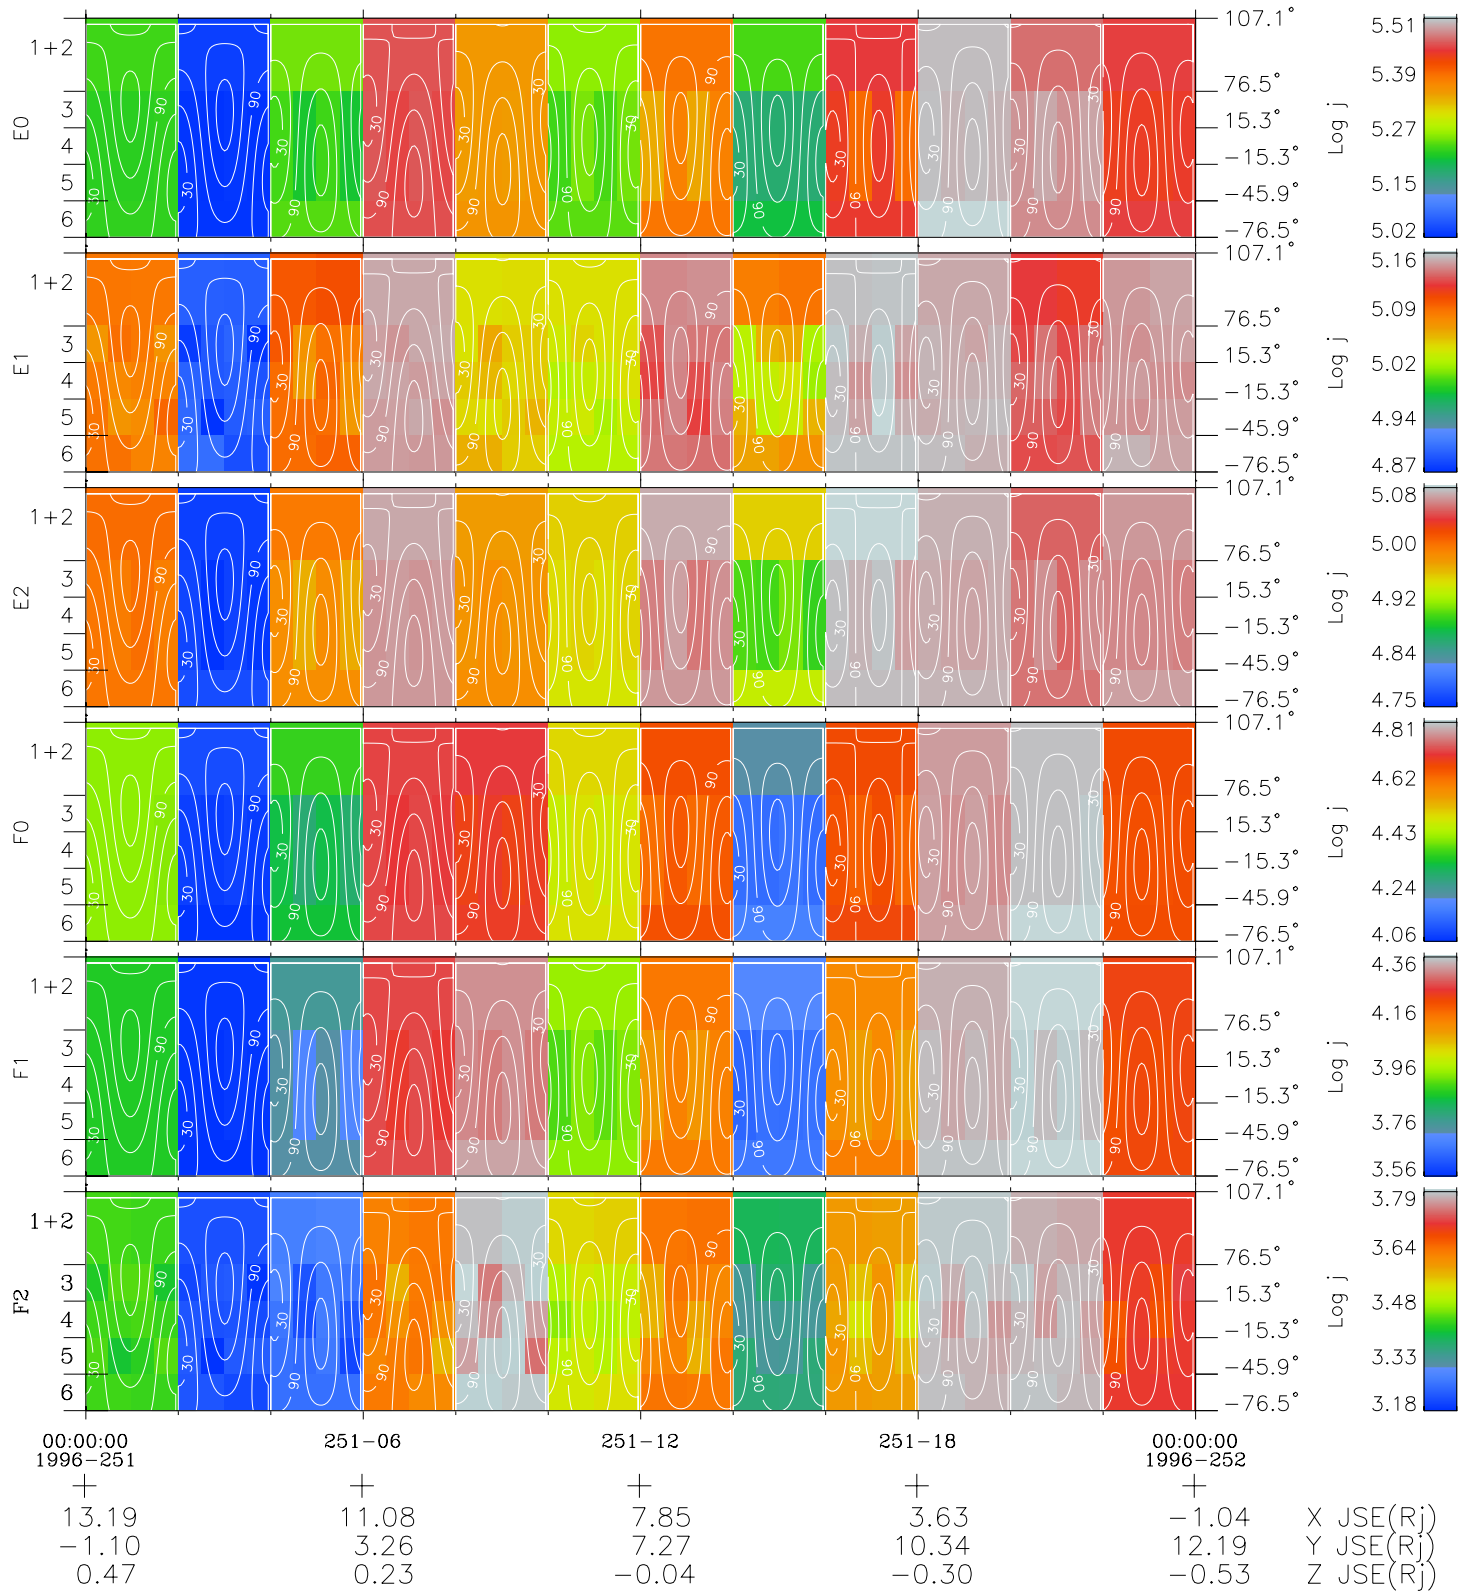

Galileo EPD Real Time All-Sky Anisotropies 96251

Software Version: RTSKY_FLUX V 1.20
 Data Production: 06-03-00
 Plot Production: Fri Sep 14 11:26:34 2001
 Color File: wondr3
 Geofactor File: 1.1

- ◇ = Jupiter look direction
- = Corotation look direction