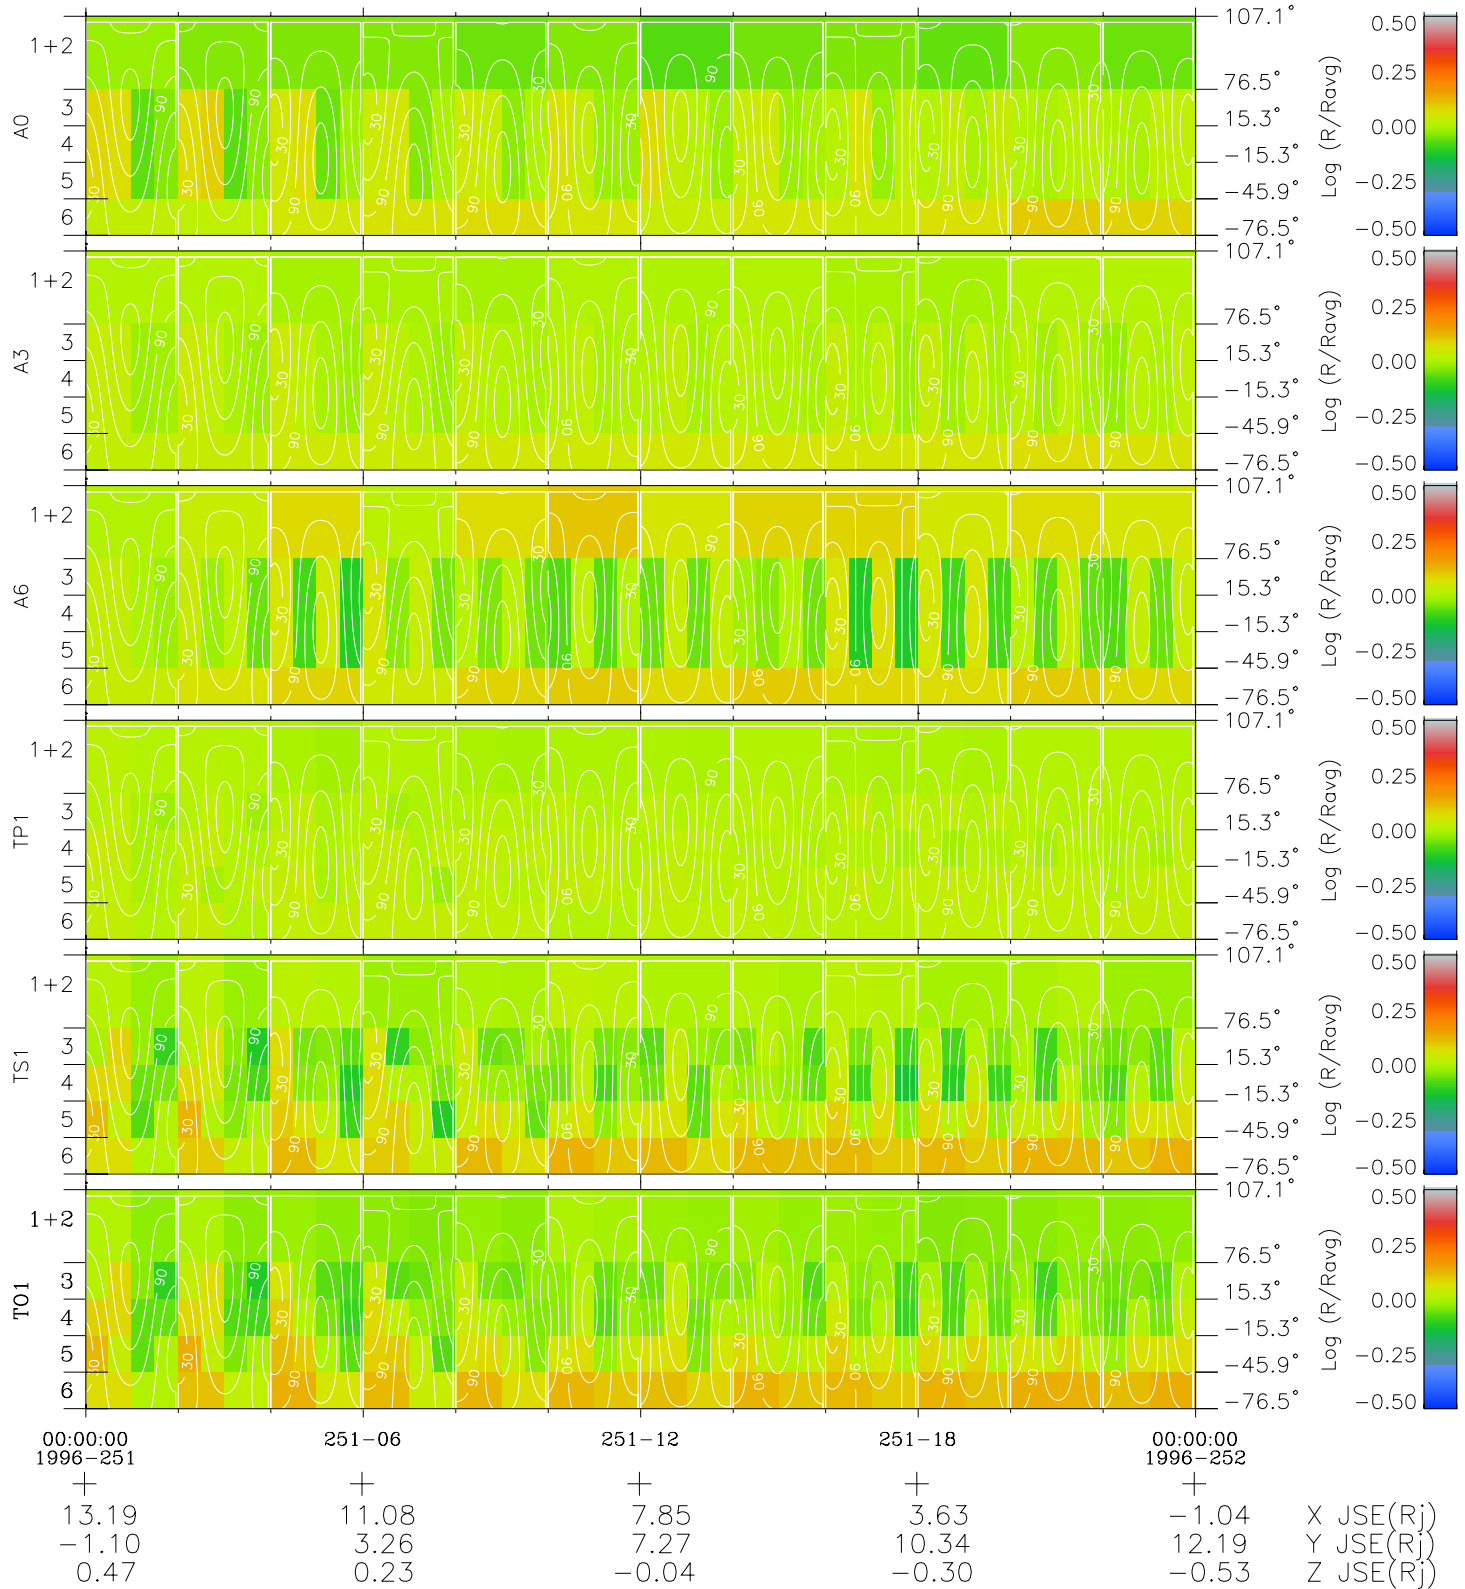

Galileo EPD Real Time All-Sky Anisotropies 96251

Software Version: RTSKY_MEAN V 1.20
 Data Production: 06-03-00
 Plot Production: Fri Sep 14 11:25:36 2001
 Color File: wondr3
 Geofactor File: 1.1

- ◇ = Jupiter look direction
- = Corotation look direction