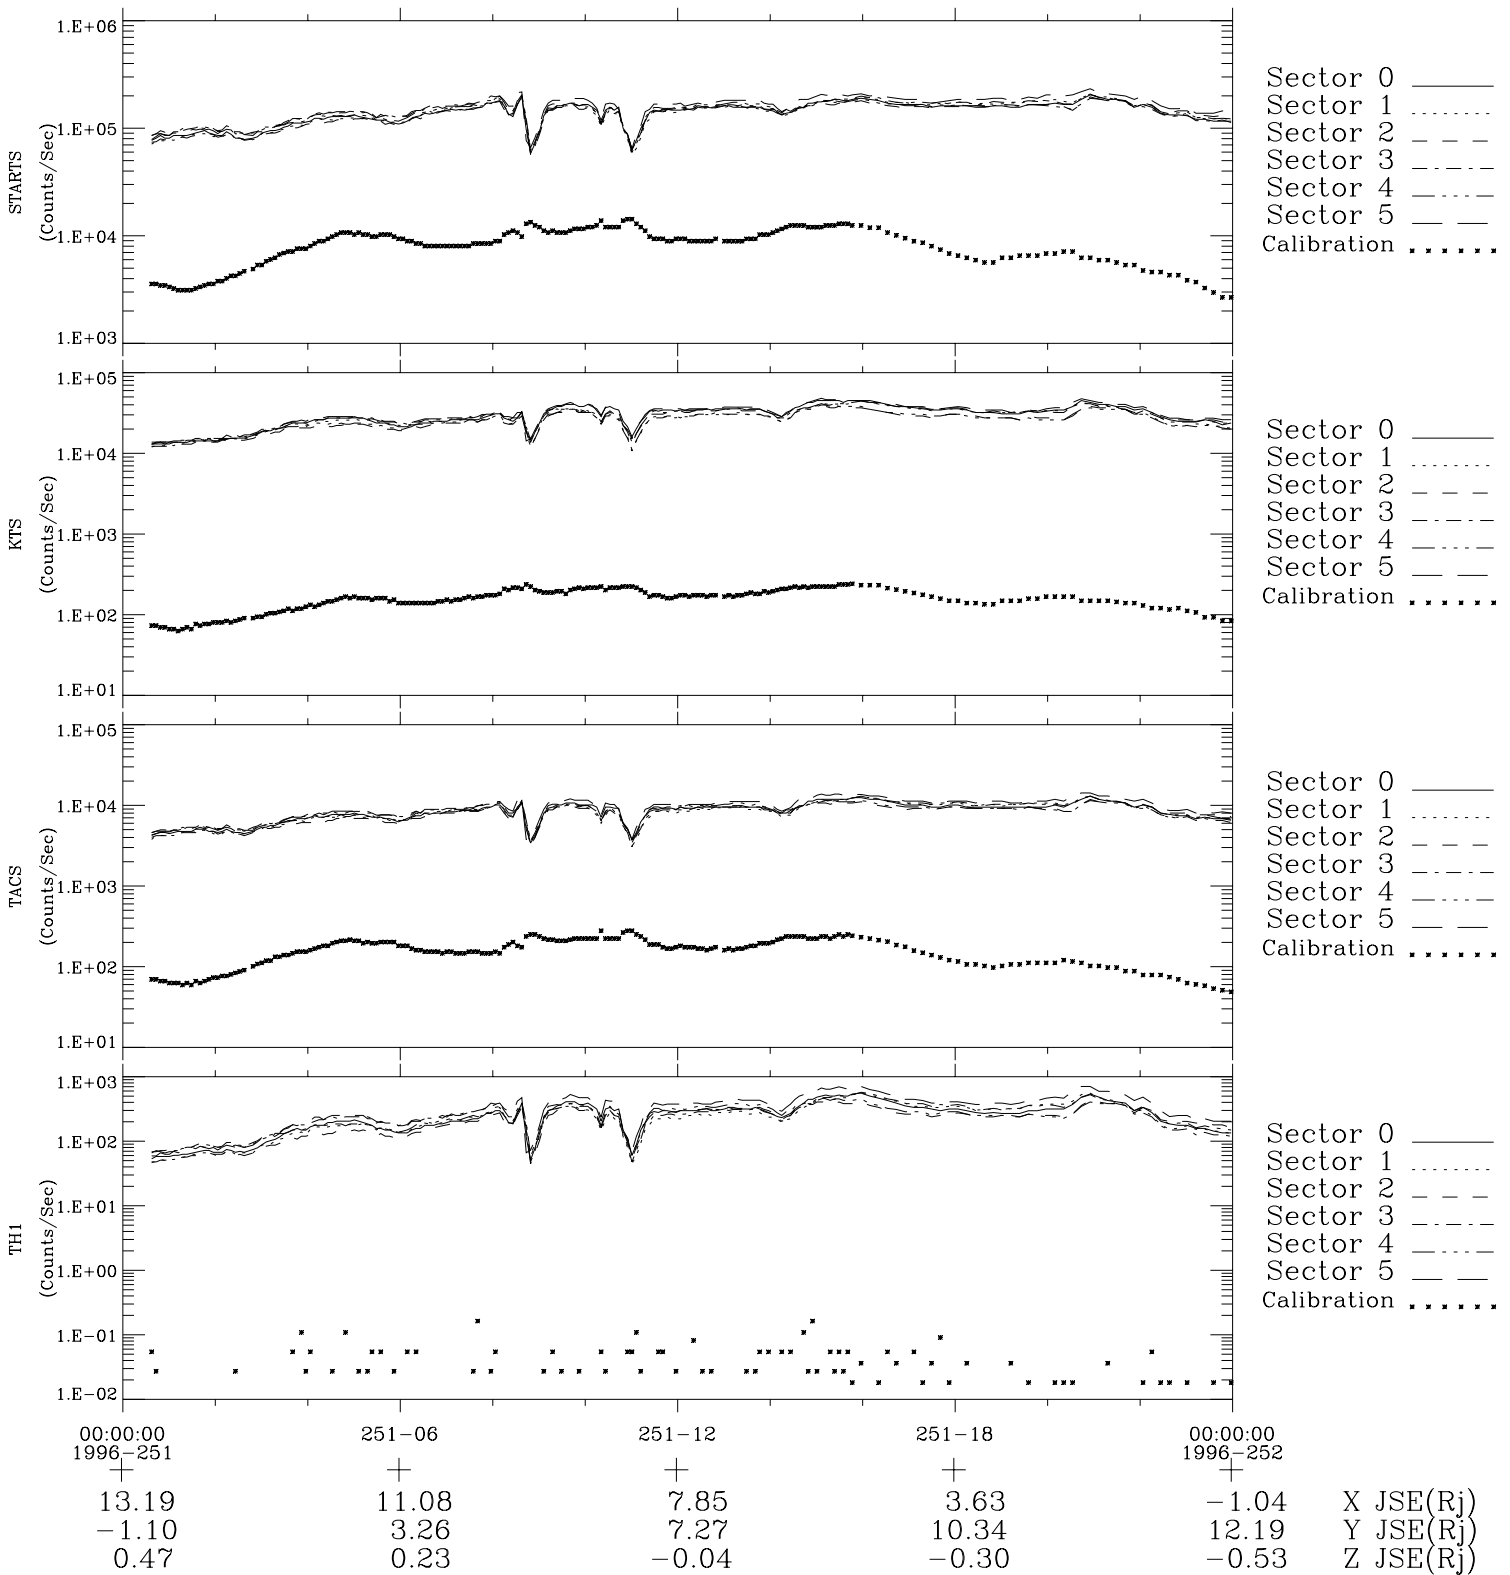

Galileo EPD Real-Time Six-Sector 96251

Software Version: RTLINE_R6 V 1.20
Data Production: 06-03-00
Plot Production: Fri Sep 14 11:30:52 2001

◇ = Jupiter look direction
□ = Corotation look direction