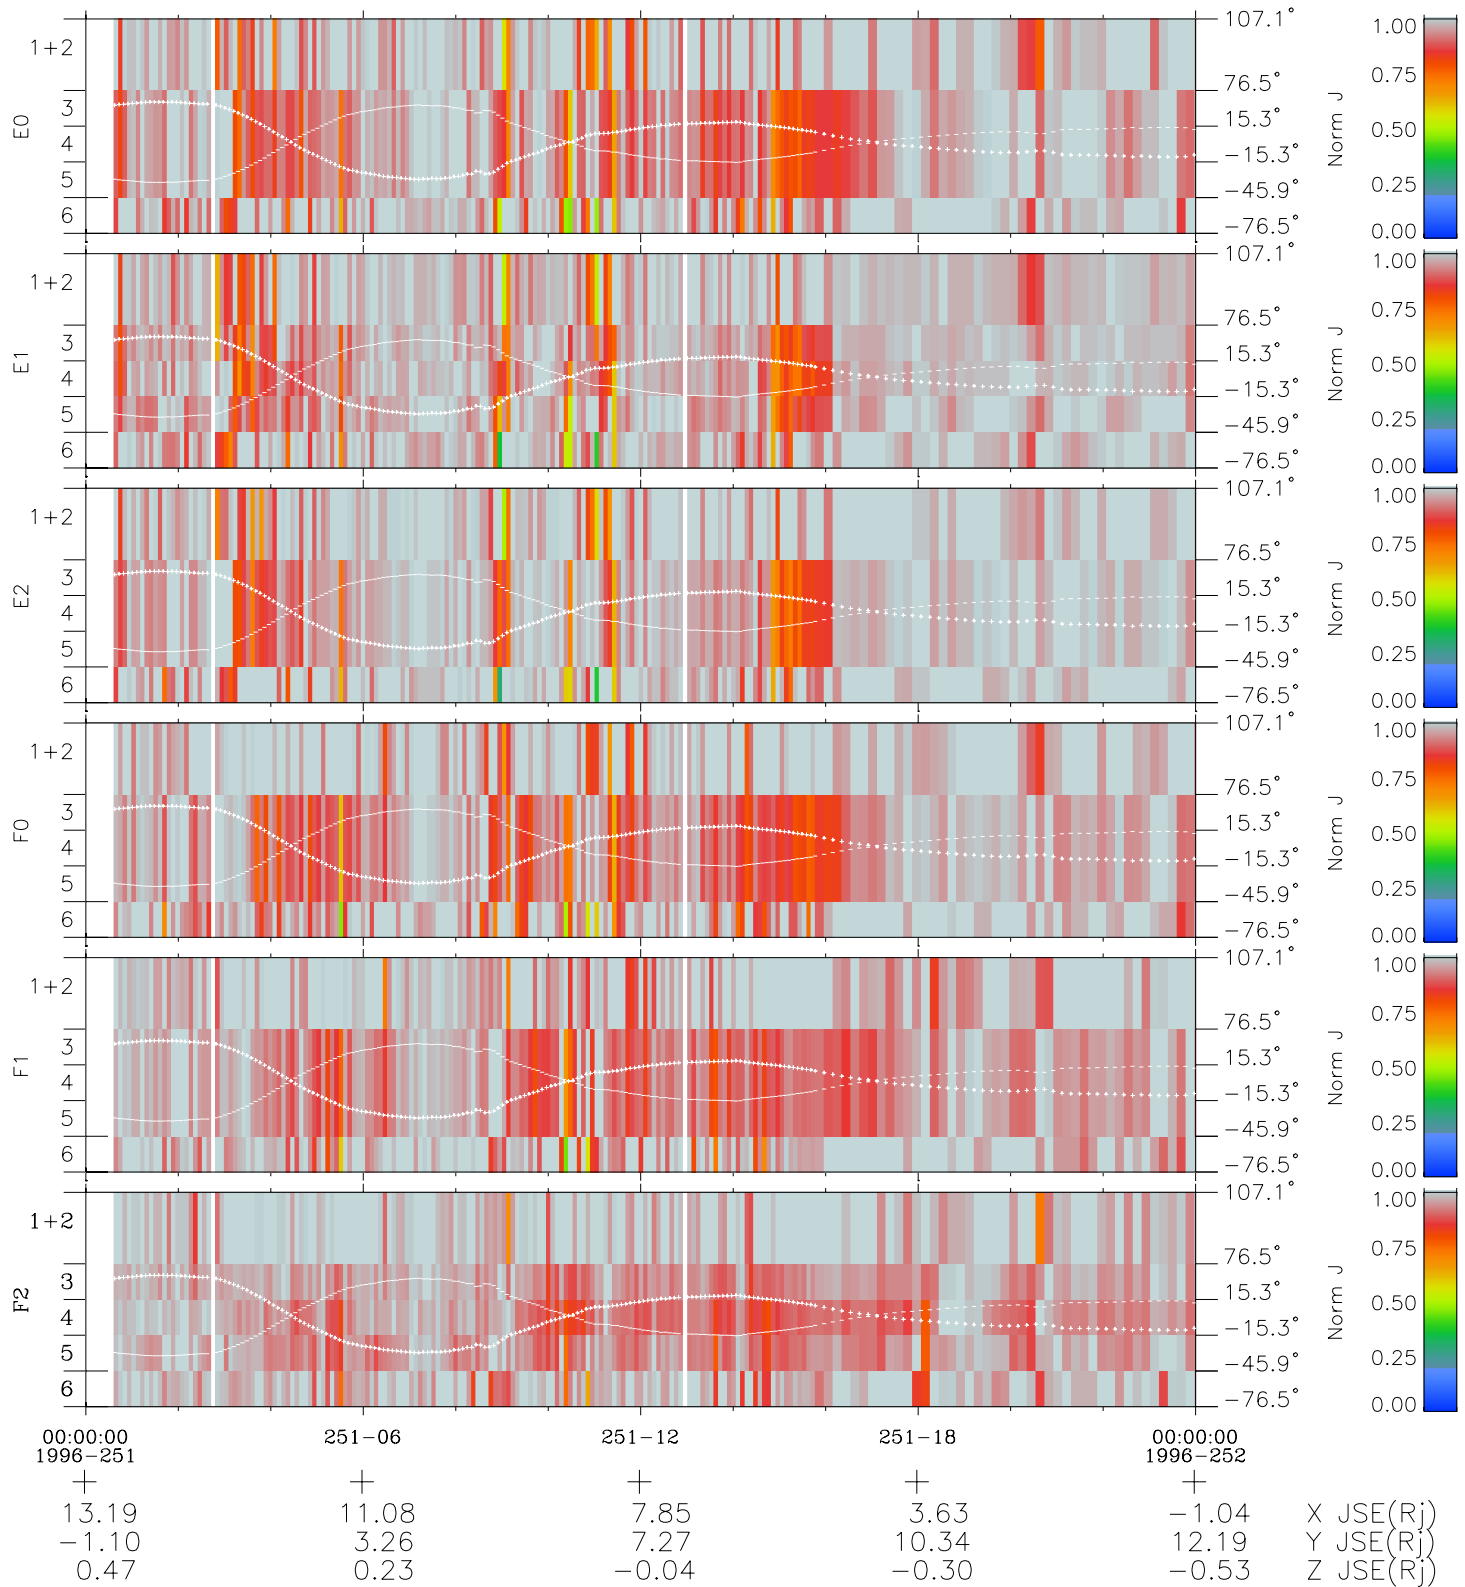

# Galileo EPD Real Elevation Anisotropies 96251

Software Version: RTELEV\_NORM V 1.20  
Data Production: 06-03-00  
Plot Production: Fri Sep 14 11:28:47 2001  
Color File: wondr3  
Geofactor File: 1.1

- ◇ = Jupiter look direction
- = Corotation look direction