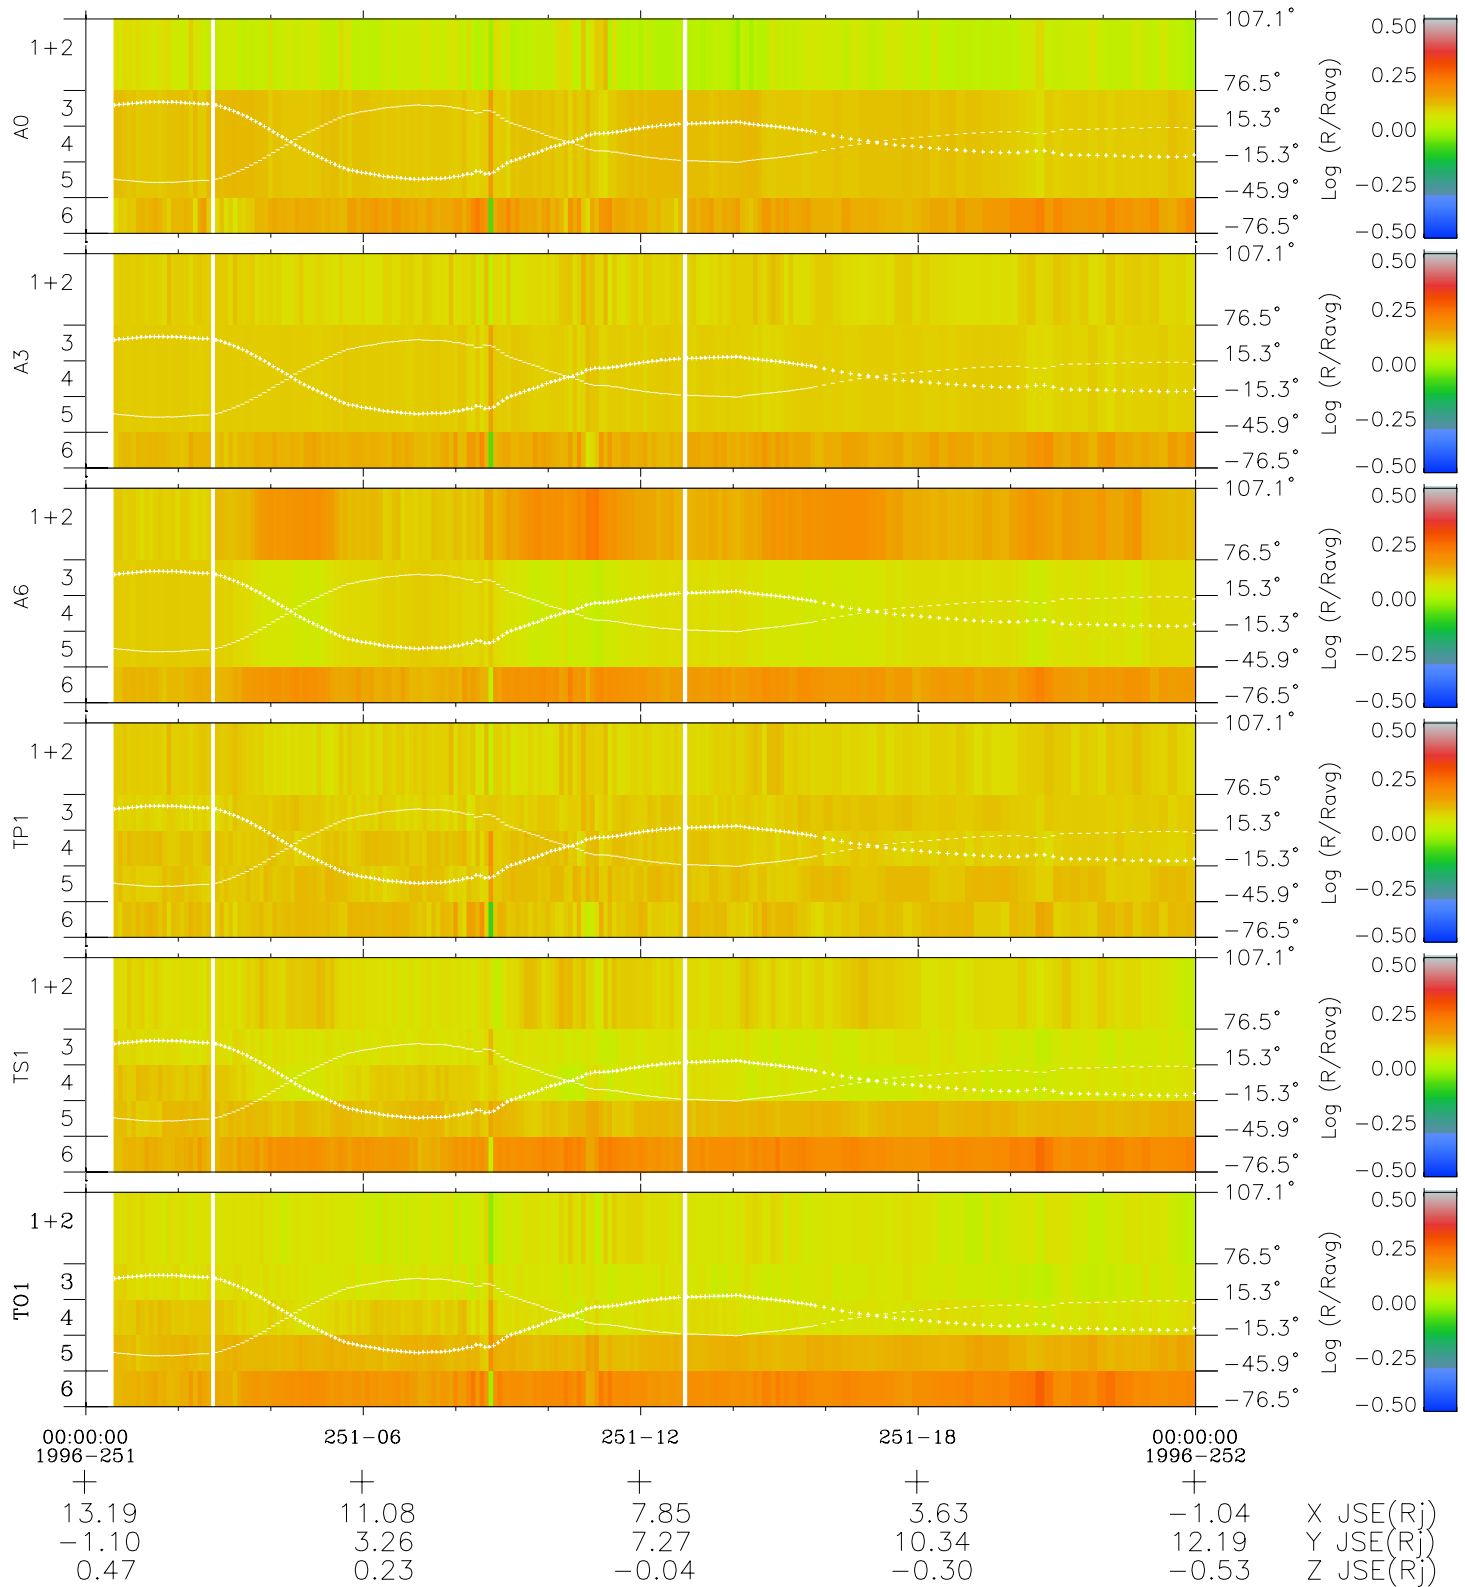

Galileo EPD Real Elevation Anisotropies 96251

Software Version: RTELEV_MEAN V 1.20
 Data Production: 06-03-00
 Plot Production: Fri Sep 14 11:27:30 2001
 Color File: wondr3
 Geofactor File: 1.1

- ◇ = Jupiter look direction
- = Corotation look direction