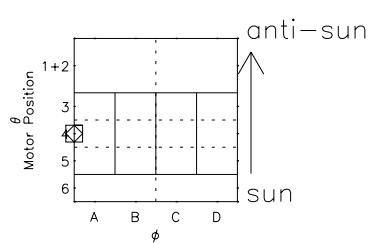

Galileo EPD Real Time Azimuth Anisotropies 96251

Software Version: RTAZIM_NORM V 1.20
Data Production: 06-03-00
Plot Production: Fri Sep 14 11:30:14 2001
Color File: wondr3
Geofactor File: 1.1

◇ = Jupiter look direction
□ = Corotation look direction