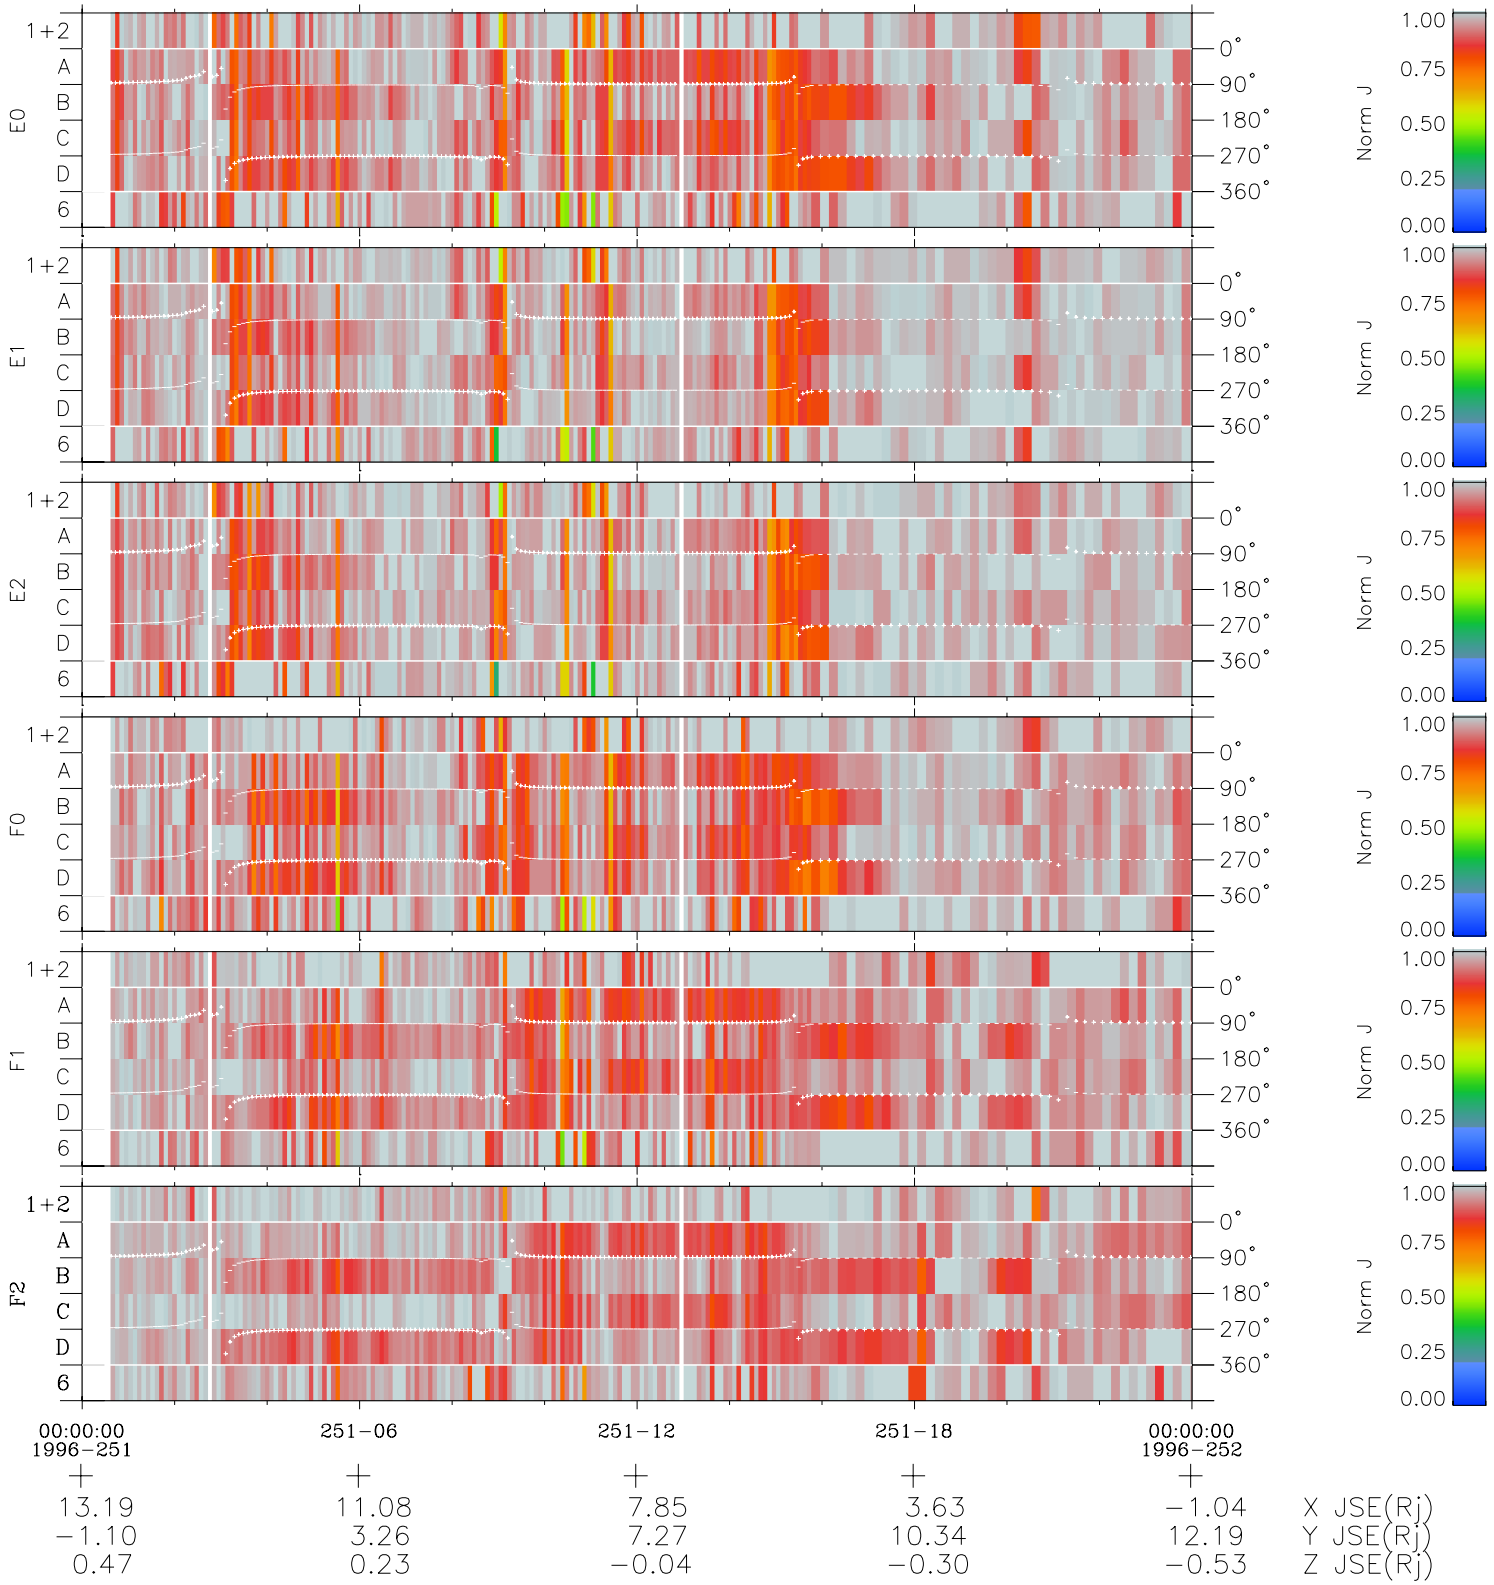

Galileo EPD Real Time Azimuth Anisotropies 96251

Software Version: RTAZIM_NORM V 1.20
Data Production: 06-03-00
Plot Production: Fri Sep 14 11:30:14 2001
Color File: wondr3
Geofactor File: 1.1

◇ = Jupiter look direction
□ = Corotation look direction