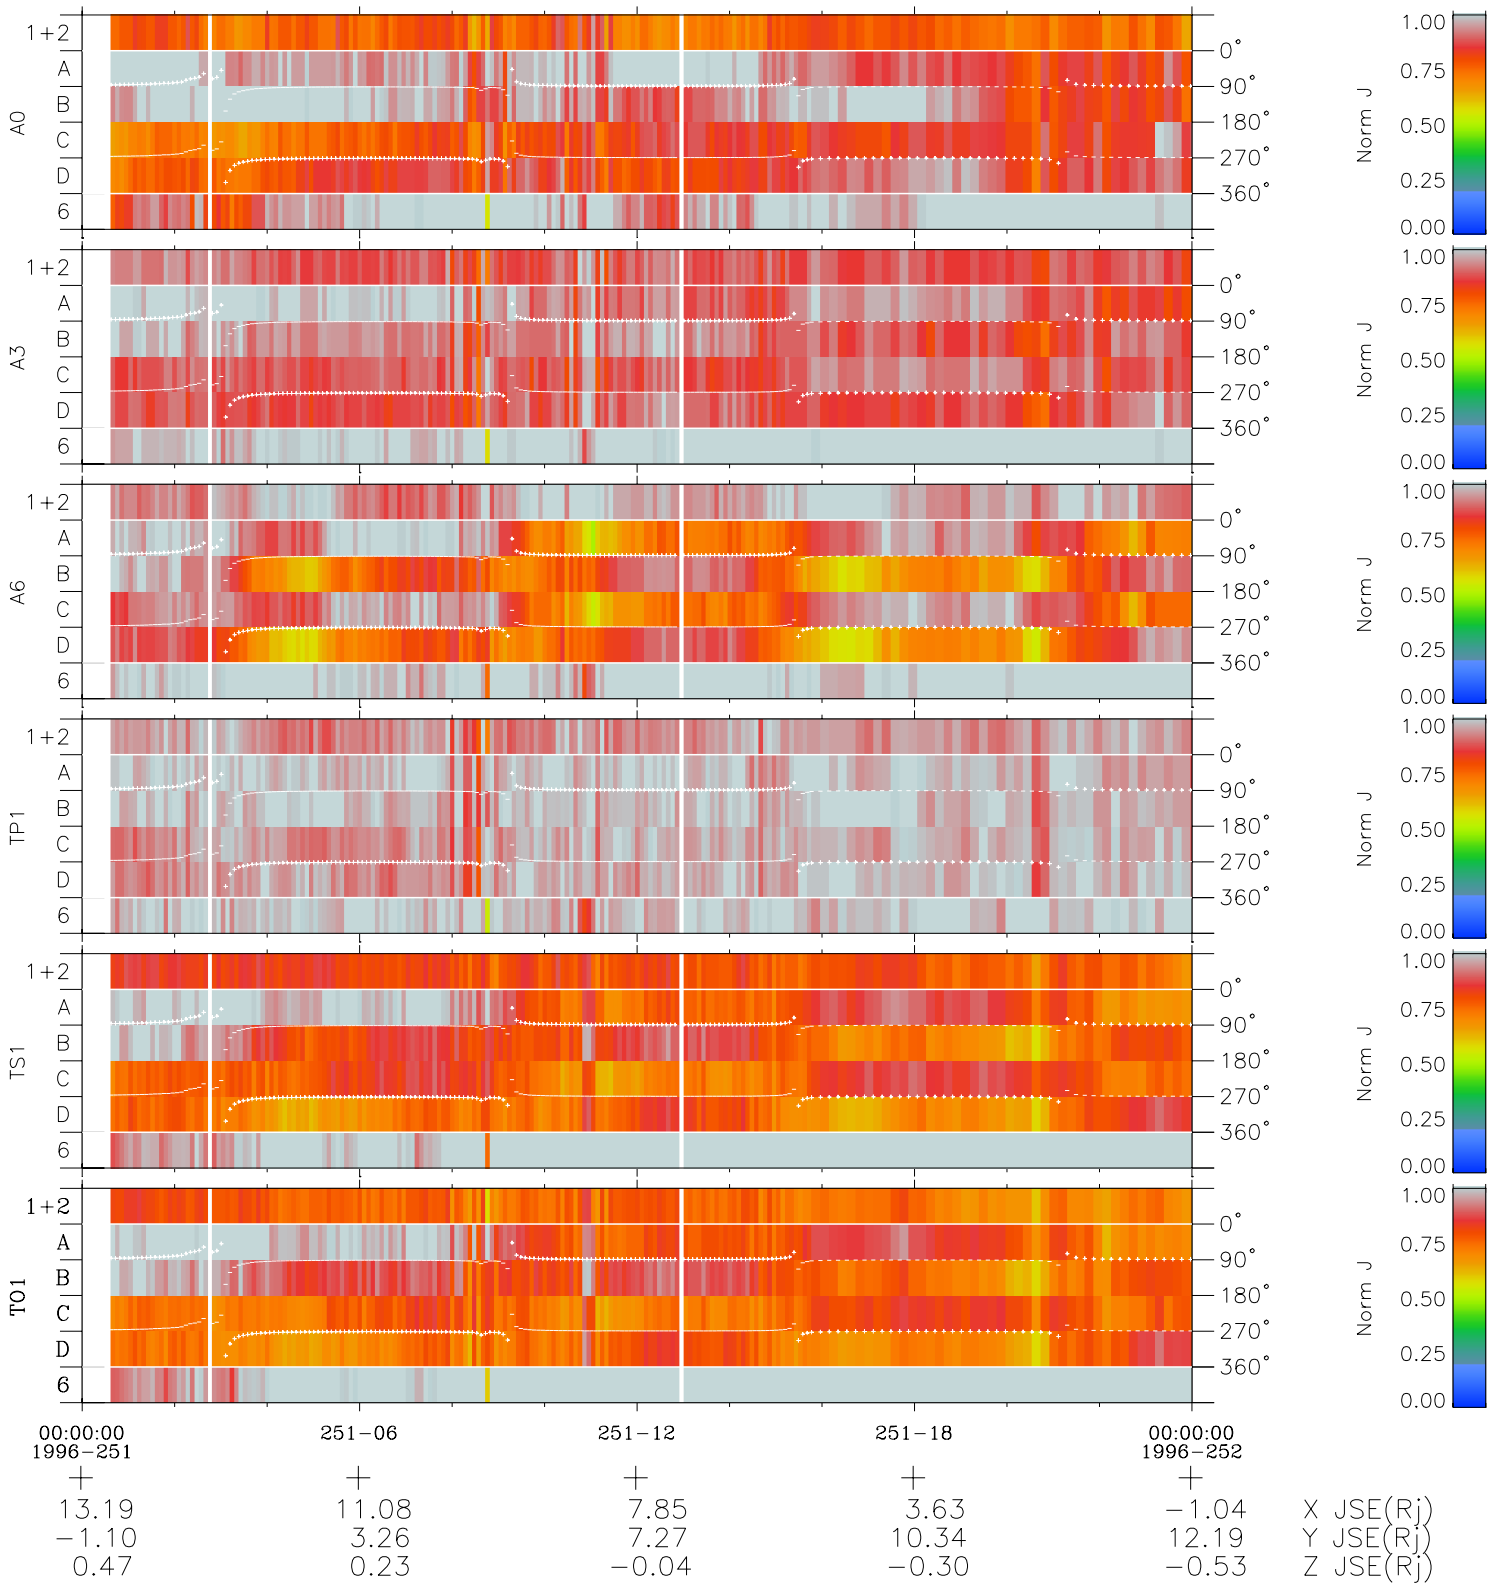

Galileo EPD Real Time Azimuth Anisotropies 96251

Software Version: RTAZIM_NORM V 1.20
 Data Production: 06-03-00
 Plot Production: Fri Sep 14 11:30:00 2001
 Color File: wondr3
 Geofactor File: 1.1

◇ = Jupiter look direction
 □ = Corotation look direction