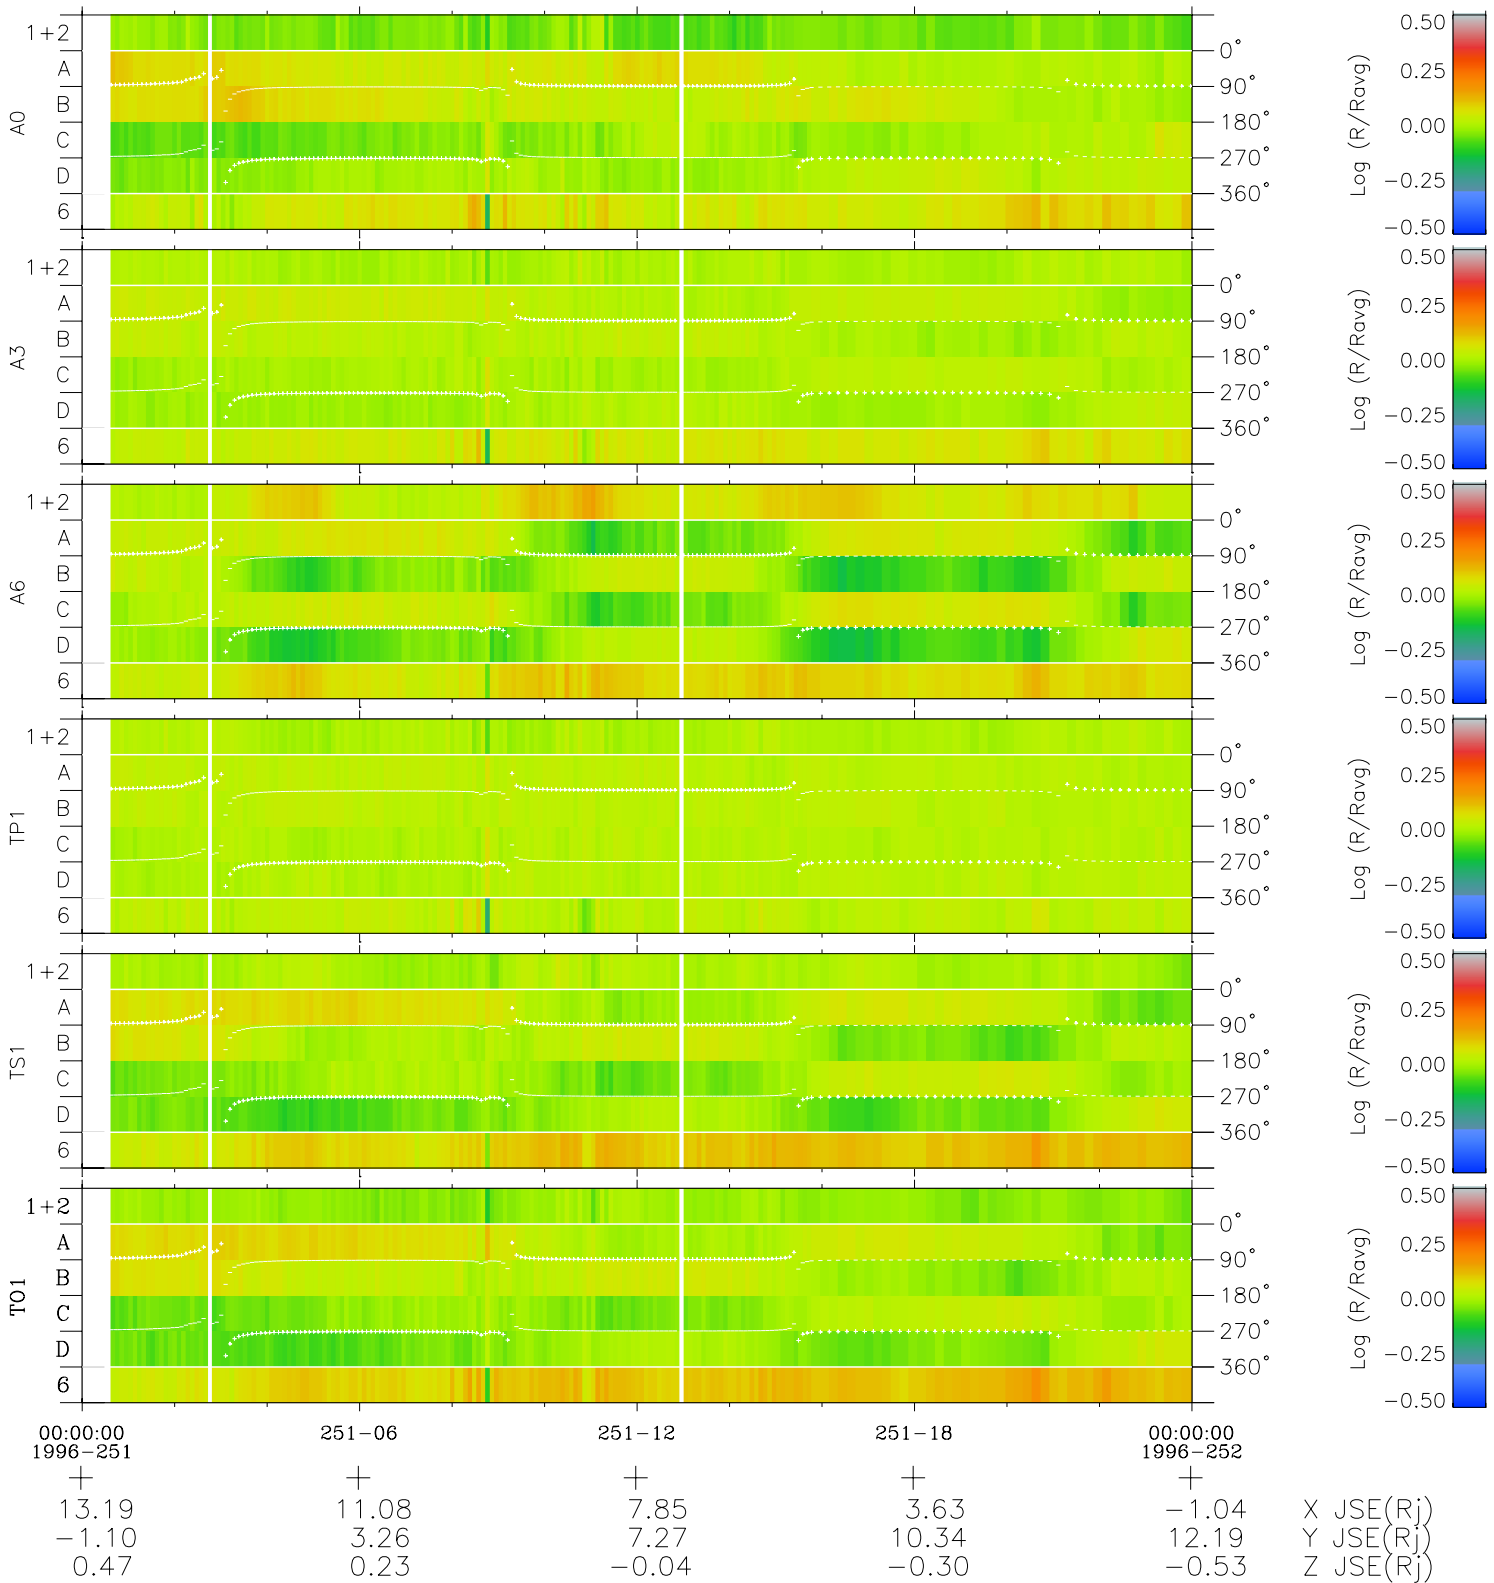

Galileo EPD Real Time Azimuth Anisotropies 96251

Software Version: RTAZIM_MEAN V 1.20
 Data Production: 06-03-00
 Plot Production: Fri Sep 14 11:29:03 2001
 Color File: wondr3
 Geofactor File: 1.1

◇ = Jupiter look direction
 □ = Corotation look direction