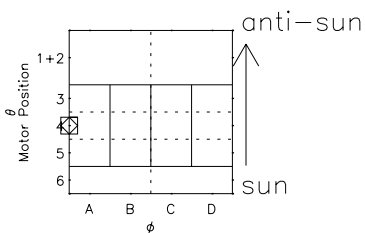

Galileo EPD Real Time Azimuth Anisotropies 96251

Software Version: RTAZIM_MEAN V 1.20
 Data Production: 06-03-00
 Plot Production: Fri Sep 14 11:29:03 2001
 Color File: wondr3
 Geofactor File: 1.1

◇ = Jupiter look direction
 □ = Corotation look direction