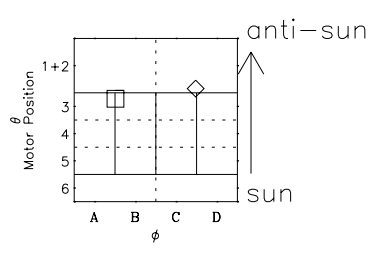

Galileo EPD Real Time Omni Spectrum 96250

Software Version: RTSPEC_OMNI V 1.20
 Data Production: 06-03-00
 Plot Production: Fri Sep 14 11:11:58 2001
 Color File: wondr3
 Geofactor File: 1.1

◇ = Jupiter look direction
 □ = Corotation look direction