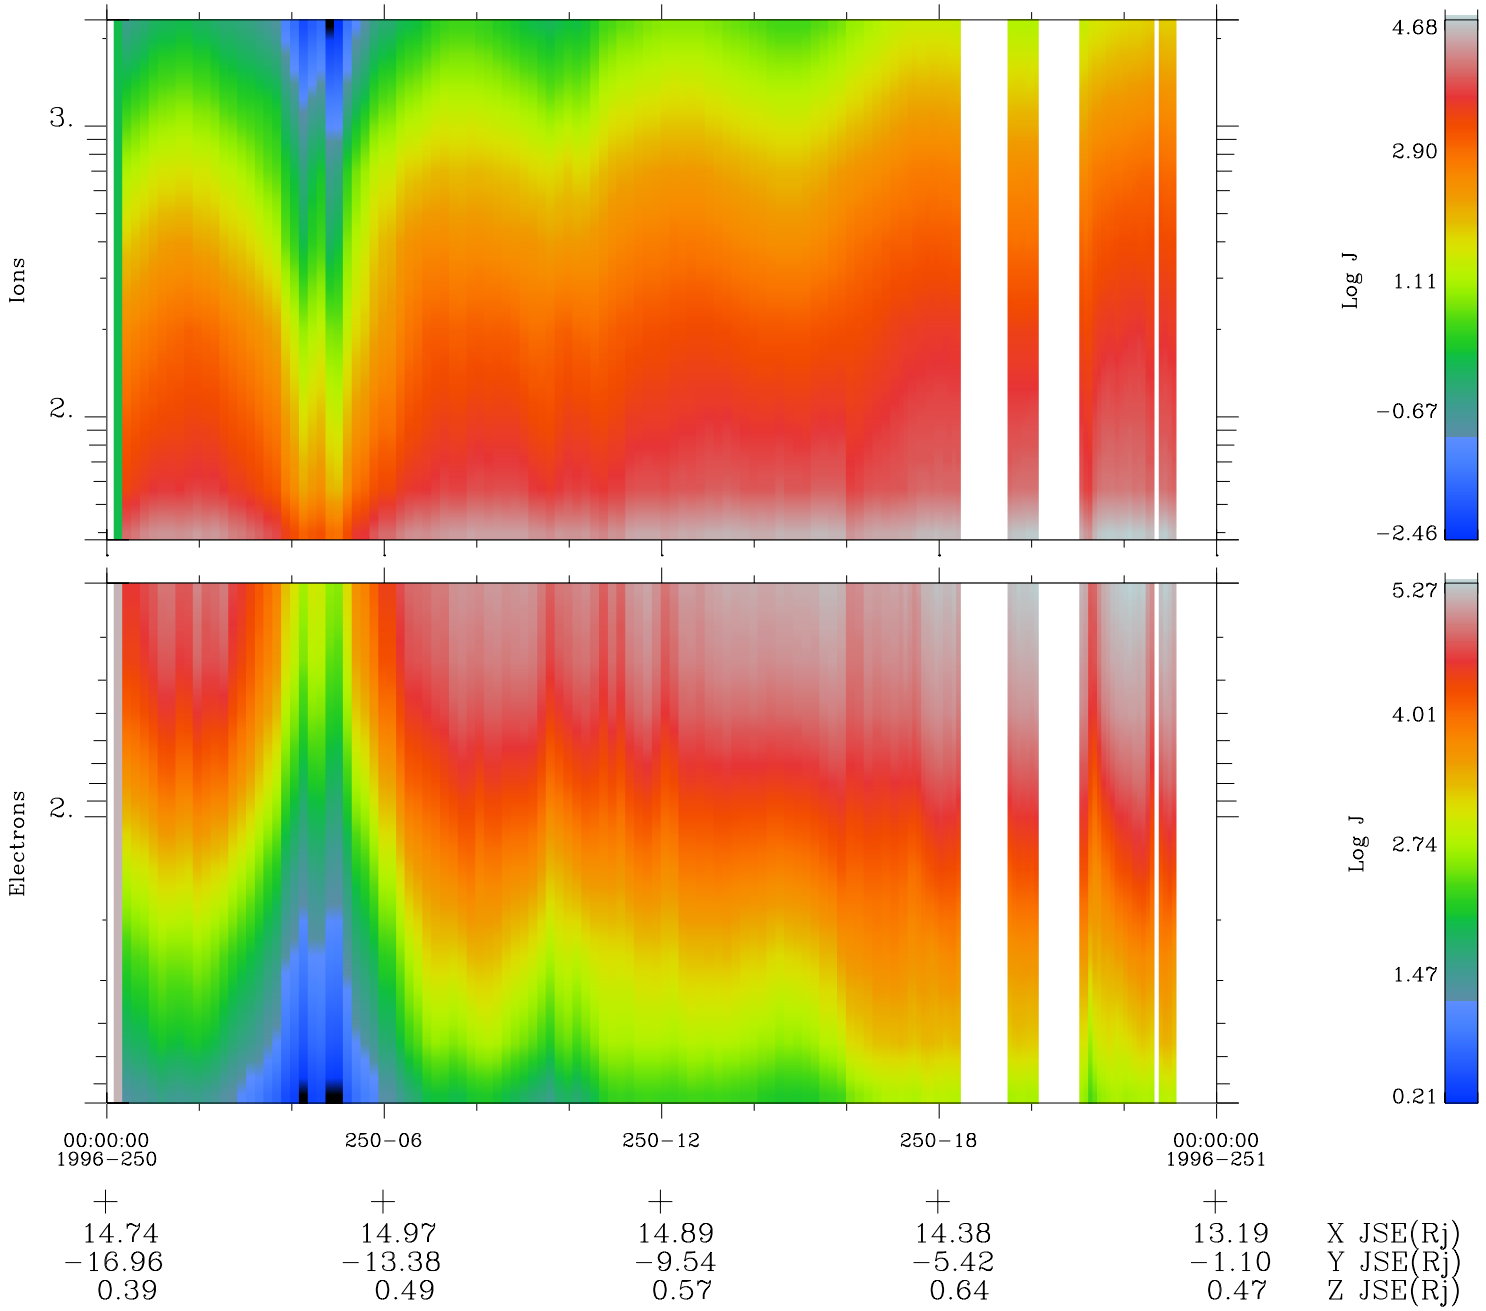

Galileo EPD Real Time Omni Spectrum 96250

Software Version: RTSPEC_OMNI V 1.20
 Data Production: 06-03-00
 Plot Production: Fri Sep 14 11:11:58 2001
 Color File: wondr3
 Geofactor File: 1.1

◇ = Jupiter look direction
 □ = Corotation look direction