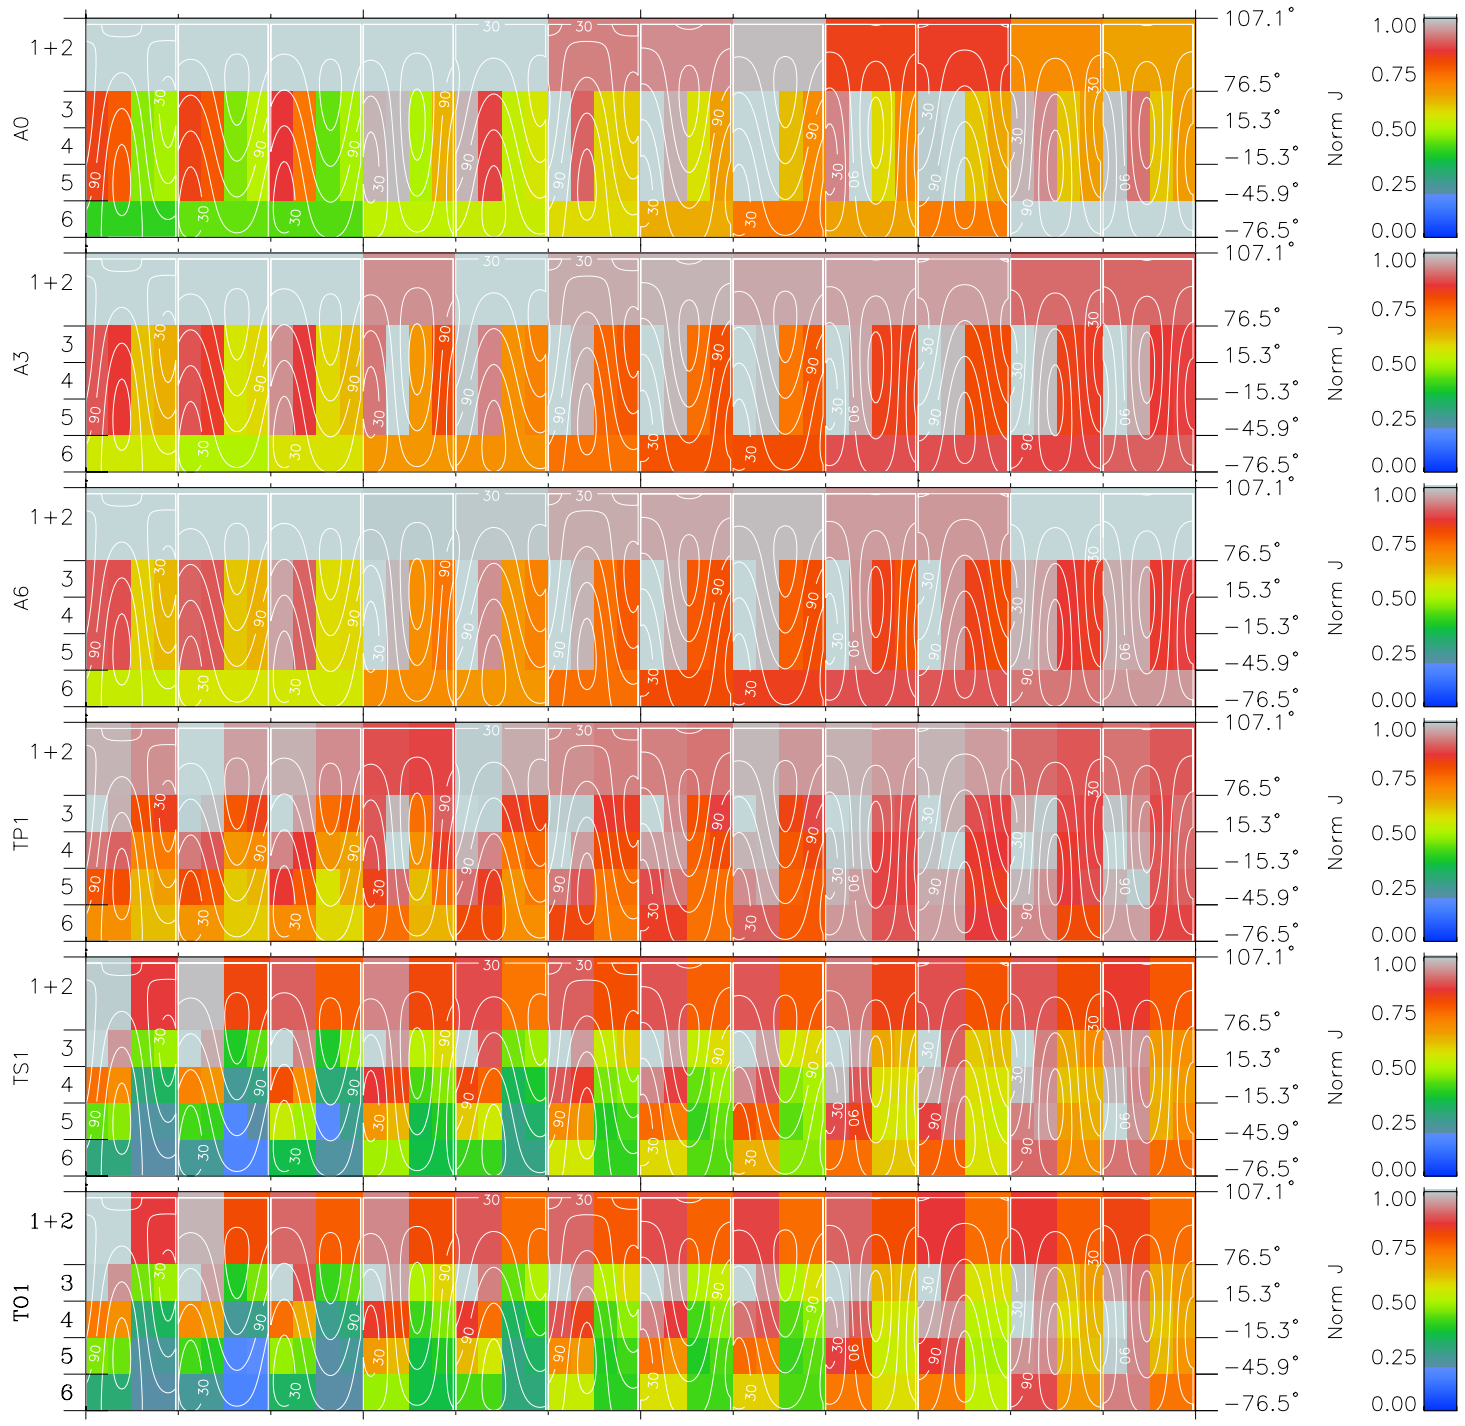

Galileo EPD Real Time All-Sky Anisotropies 96250

Software Version: RTSKY_NORM V 1.20
 Data Production: 06-03-00
 Plot Production: Fri Sep 14 11:12:55 2001
 Color File: wondr3
 Geofactor File: 1.1

00:00:00 1996-250	250-06	250-12	250-18	00:00:00 1996-251	
+	+	+	+	+	X JSE(R _j)
14.74	14.97	14.89	14.38	13.19	Y JSE(R _j)
-16.96	-13.38	-9.54	-5.42	-1.10	Z JSE(R _j)
0.39	0.49	0.57	0.64	0.47	

- ◇ = Jupiter look direction
- = Corotation look direction