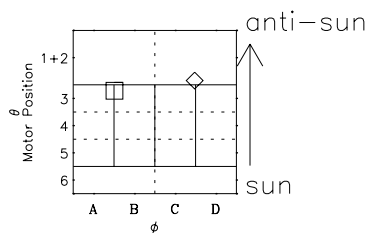

# Galileo EPD Real-Time Omni 96250

Software Version: RTLINE\_OMNI V 1.20  
Data Production: 06-03-00  
Plot Production: Fri Sep 14 11:15:02 2001

◇ = Jupiter look direction  
□ = Corotation look direction