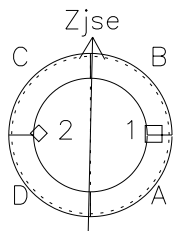

# Galileo EPD Real-Time Six-Sector 96250

Software Version: RTLINE\_R6 V 1.20  
Data Production: 06-03-00  
Plot Production: Fri Sep 14 11:15:14 2001

◇ = Jupiter look direction  
□ = Corotation look direction