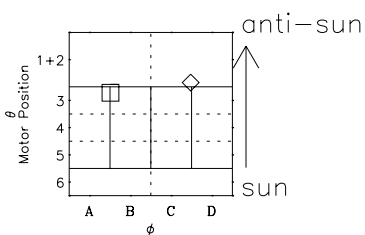

# Galileo EPD Real-Time Six-Sector 96250

Software Version: RTLINE\_R6 V 1.20  
Data Production: 06-03-00  
Plot Production: Fri Sep 14 11:15:14 2001

◇ = Jupiter look direction  
□ = Corotation look direction