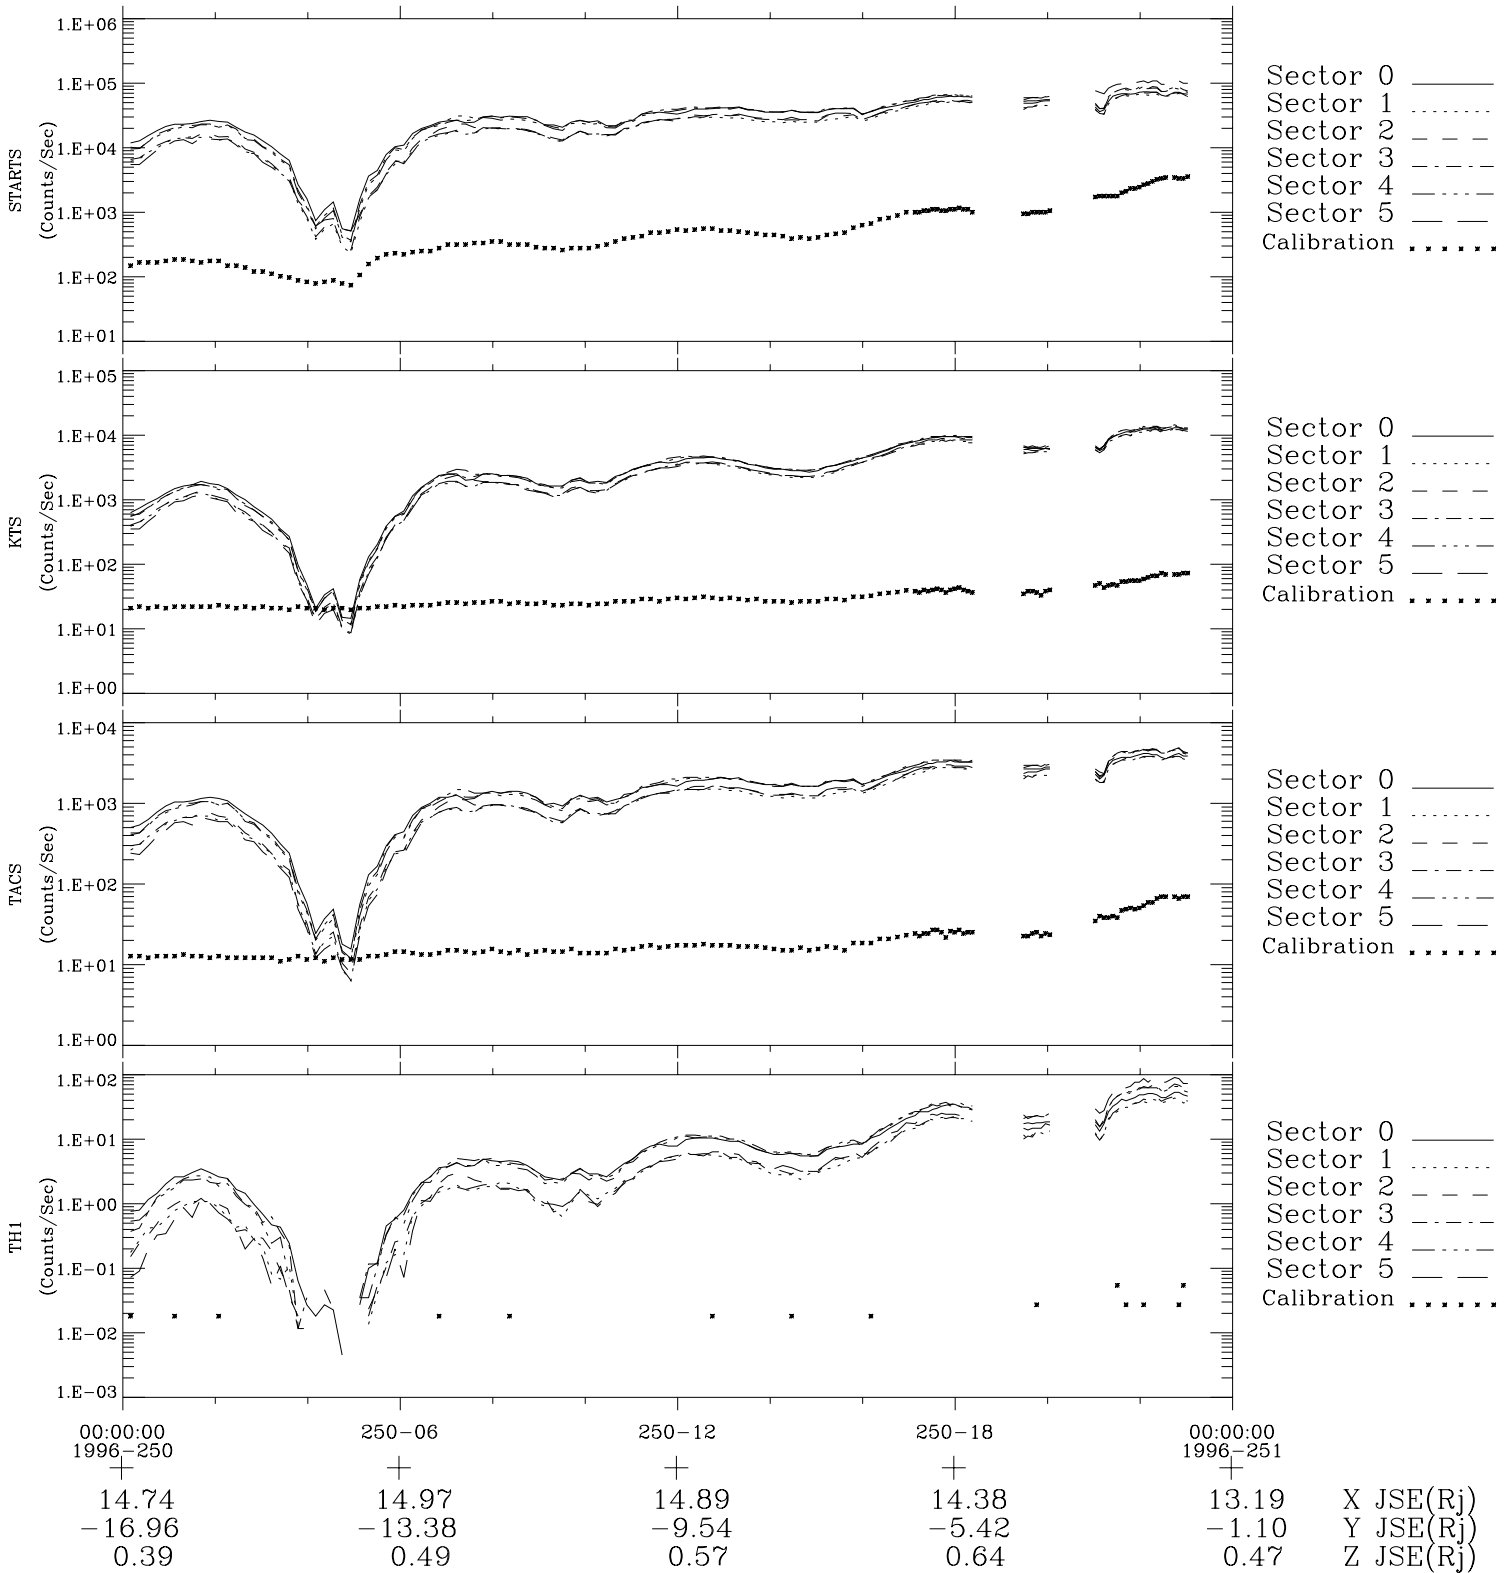

# Galileo EPD Real-Time Six-Sector 96250

Software Version: RTLINE\_R6 V 1.20  
Data Production: 06-03-00  
Plot Production: Fri Sep 14 11:15:14 2001

◇ = Jupiter look direction  
□ = Corotation look direction