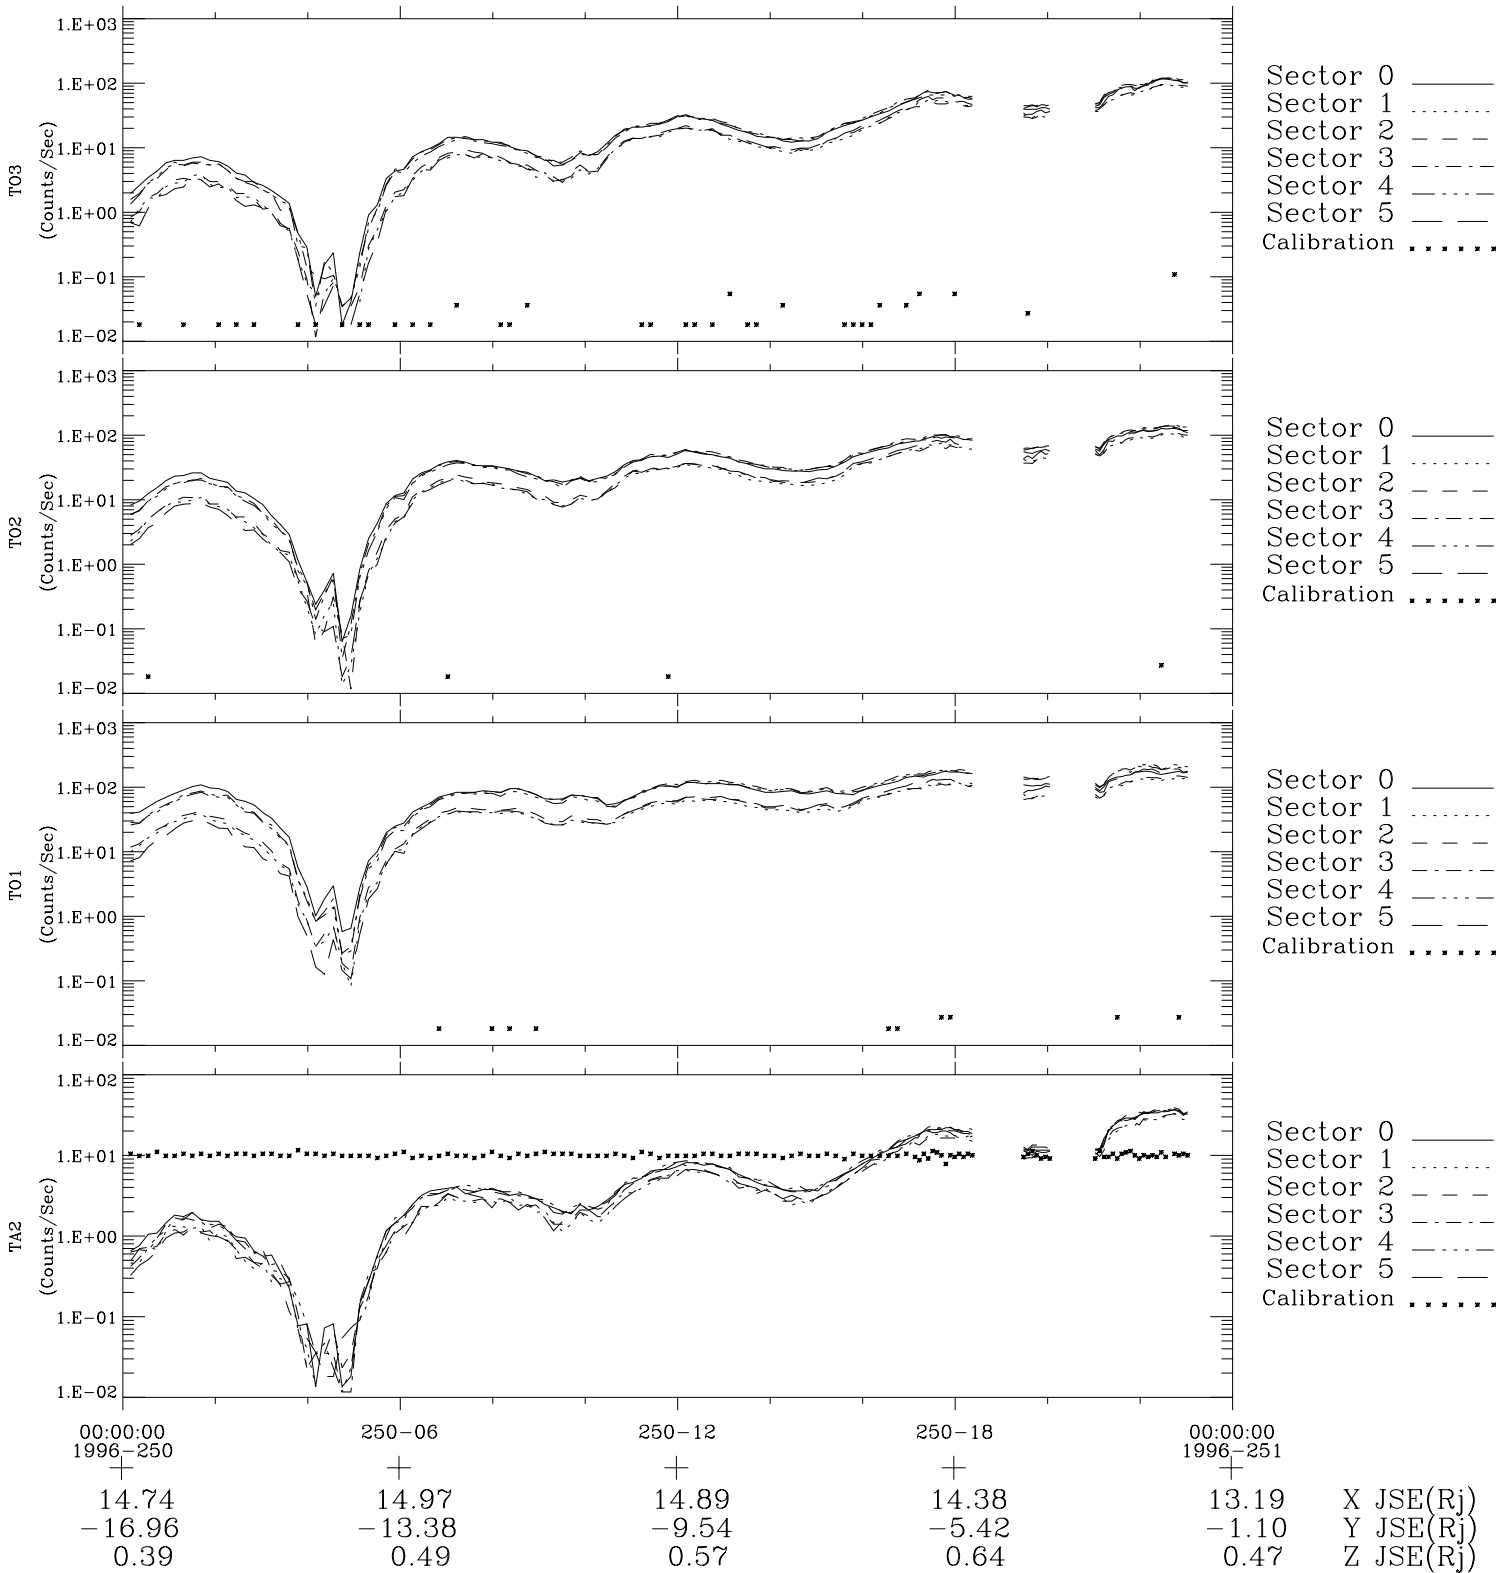

Galileo EPD Real-Time Six-Sector 96250

Software Version: RTLINE_R6 V 1.20
Data Production: 06-03-00
Plot Production: Fri Sep 14 11:15:12 2001

◇ = Jupiter look direction
□ = Corotation look direction