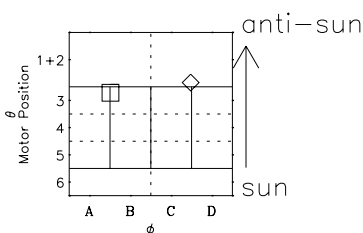

Galileo EPD Real-Time Six-Sector 96250

Software Version: RTLINE_R6 V 1.20
Data Production: 06-03-00
Plot Production: Fri Sep 14 11:15:12 2001

◇ = Jupiter look direction
□ = Corotation look direction