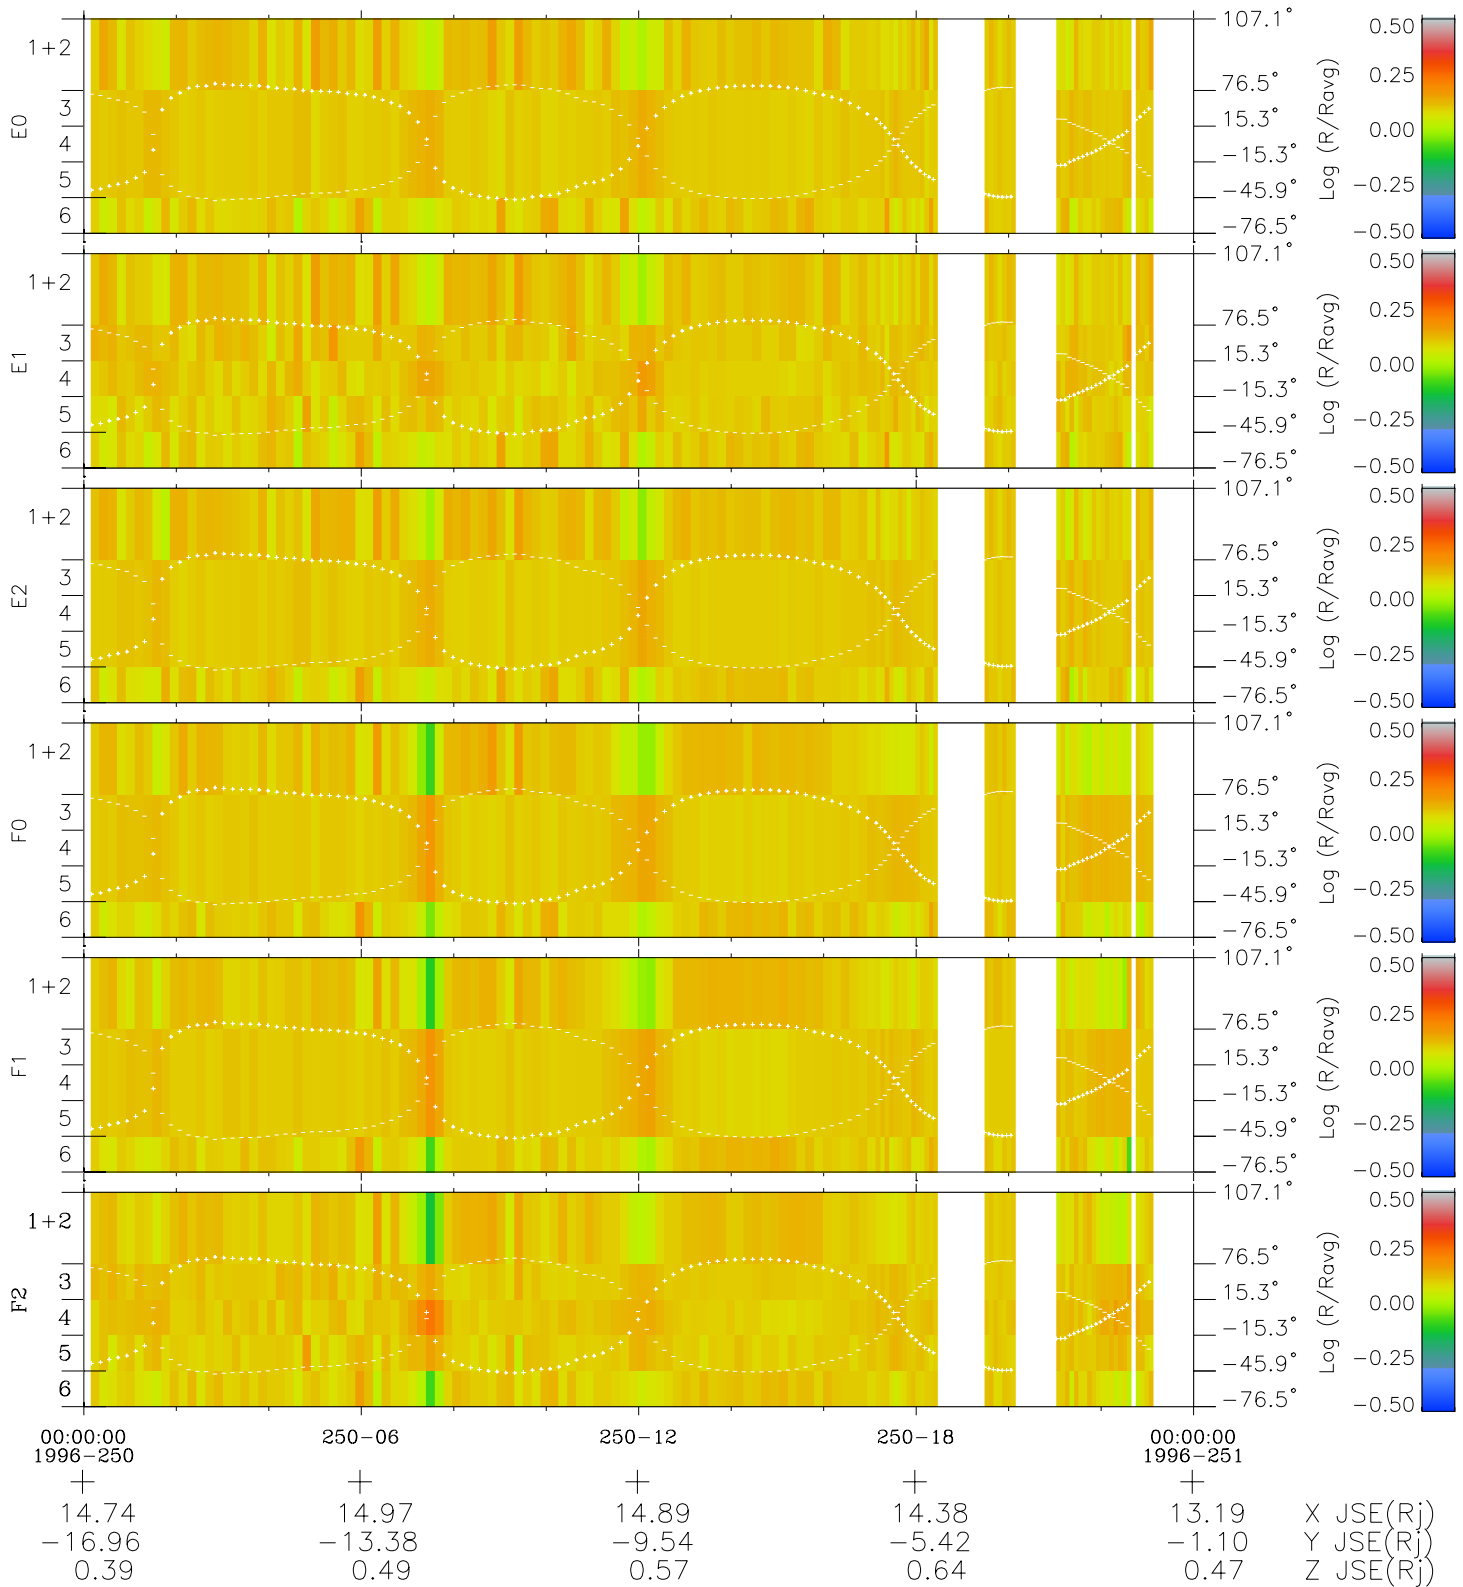

Galileo EPD Real Elevation Anisotropies 96250

Software Version: RTELEV_MEAN V 1.20
 Data Production: 06-03-00
 Plot Production: Fri Sep 14 11:13:23 2001
 Color File: wondr3
 Geofactor File: 1.1

- ◇ = Jupiter look direction
- = Corotation look direction