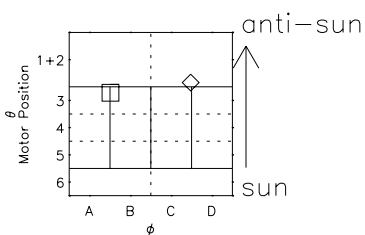

Galileo EPD Real Elevation Anisotropies 96250

Software Version: RTELEV_MEAN V 1.20
 Data Production: 06-03-00
 Plot Production: Fri Sep 14 11:13:23 2001
 Color File: wondr3
 Geofactor File: 1.1

- ◇ = Jupiter look direction
- = Corotation look direction