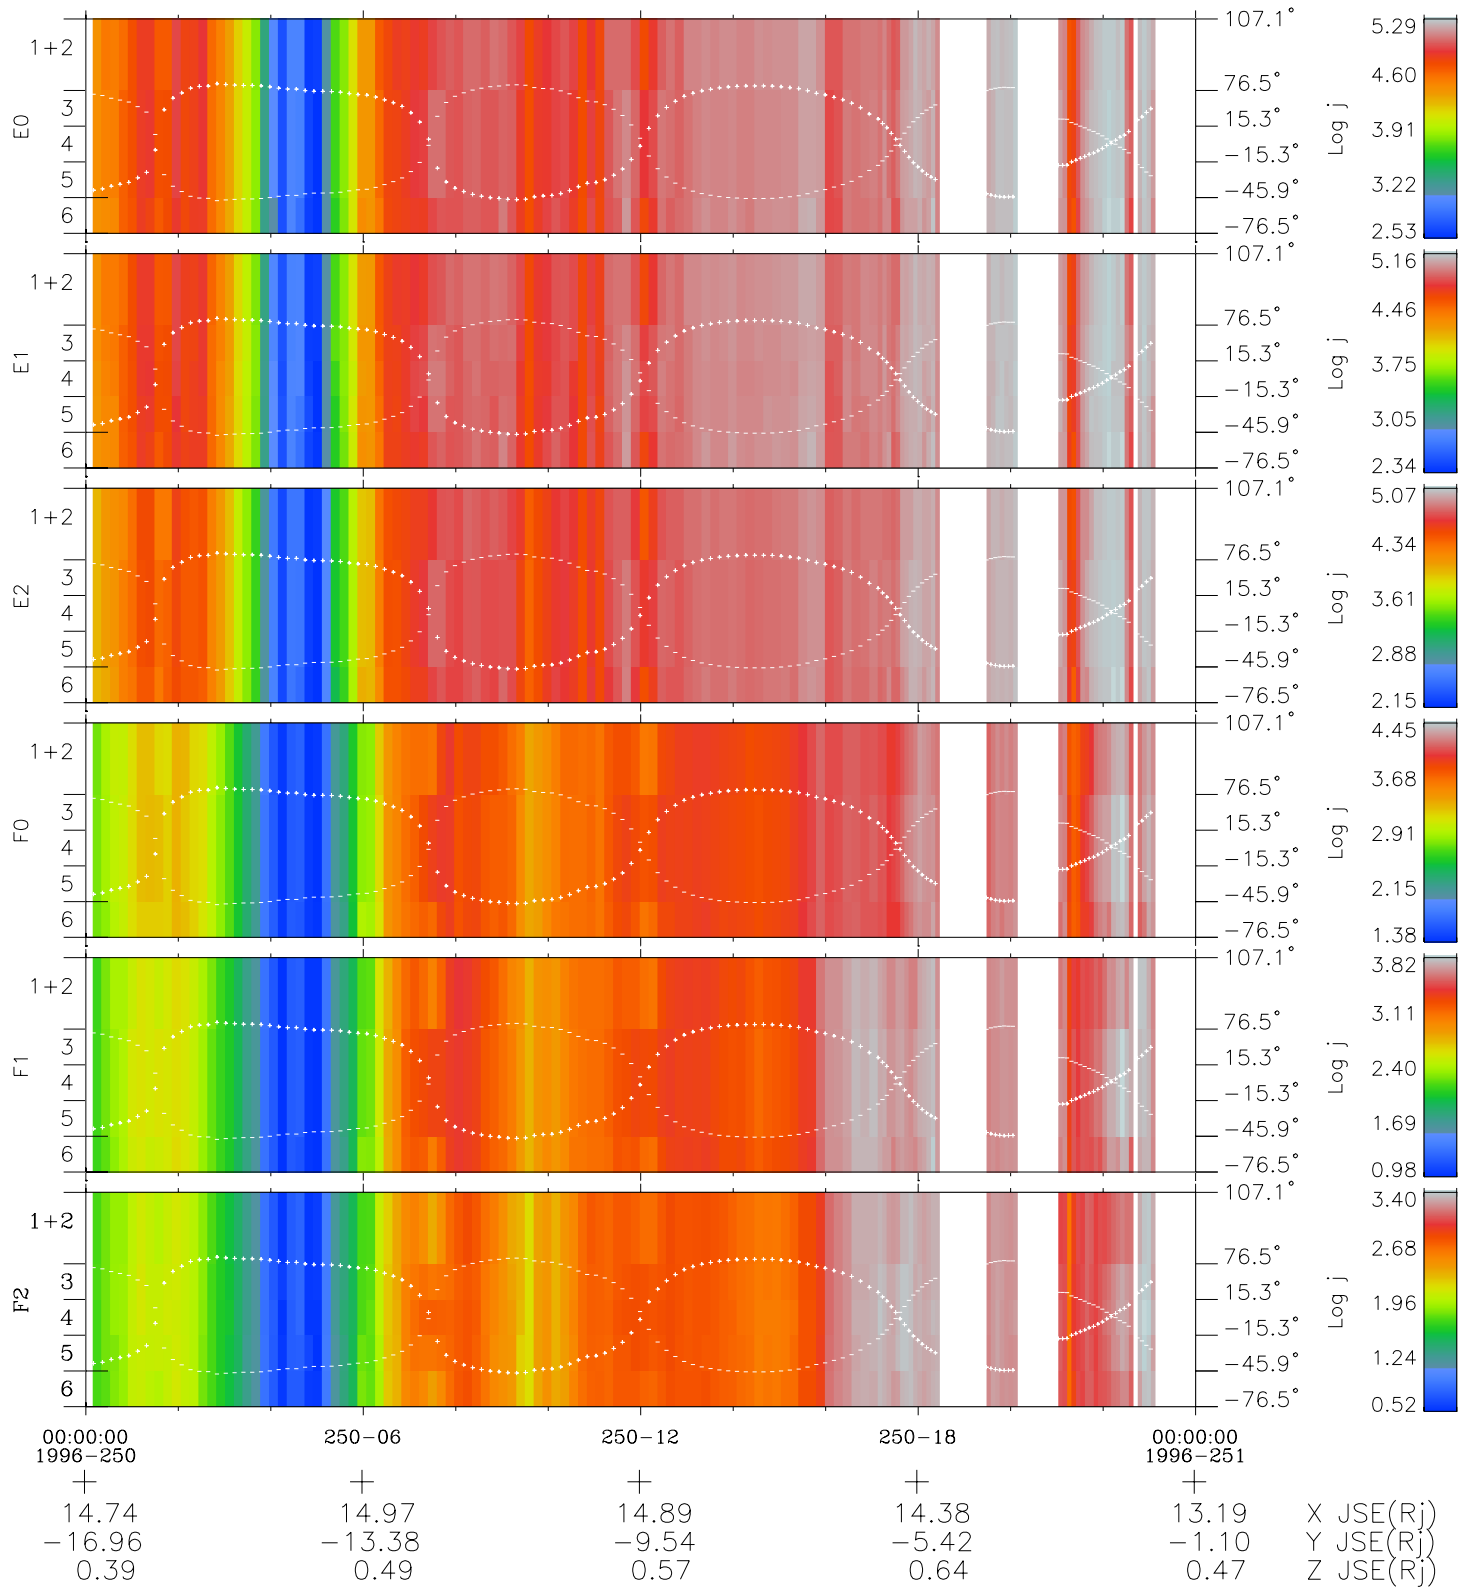

Galileo EPD Real Elevation Anisotropies 96250

Software Version: RTELEV_FLUX V 1.20
 Data Production: 06-03-00
 Plot Production: Fri Sep 14 11:13:41 2001
 Color File: wondr3
 Geofactor File: 1.1

- ◇ = Jupiter look direction
- = Corotation look direction