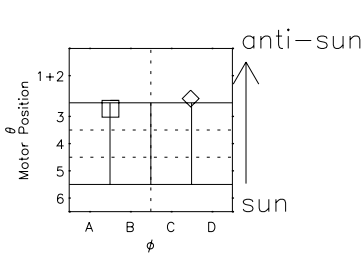

Galileo EPD Real Elevation Anisotropies 96250

Software Version: RTELEV_FLUX V 1.20
 Data Production: 06-03-00
 Plot Production: Fri Sep 14 11:13:41 2001
 Color File: wondr3
 Geofactor File: 1.1

- ◇ = Jupiter look direction
- = Corotation look direction