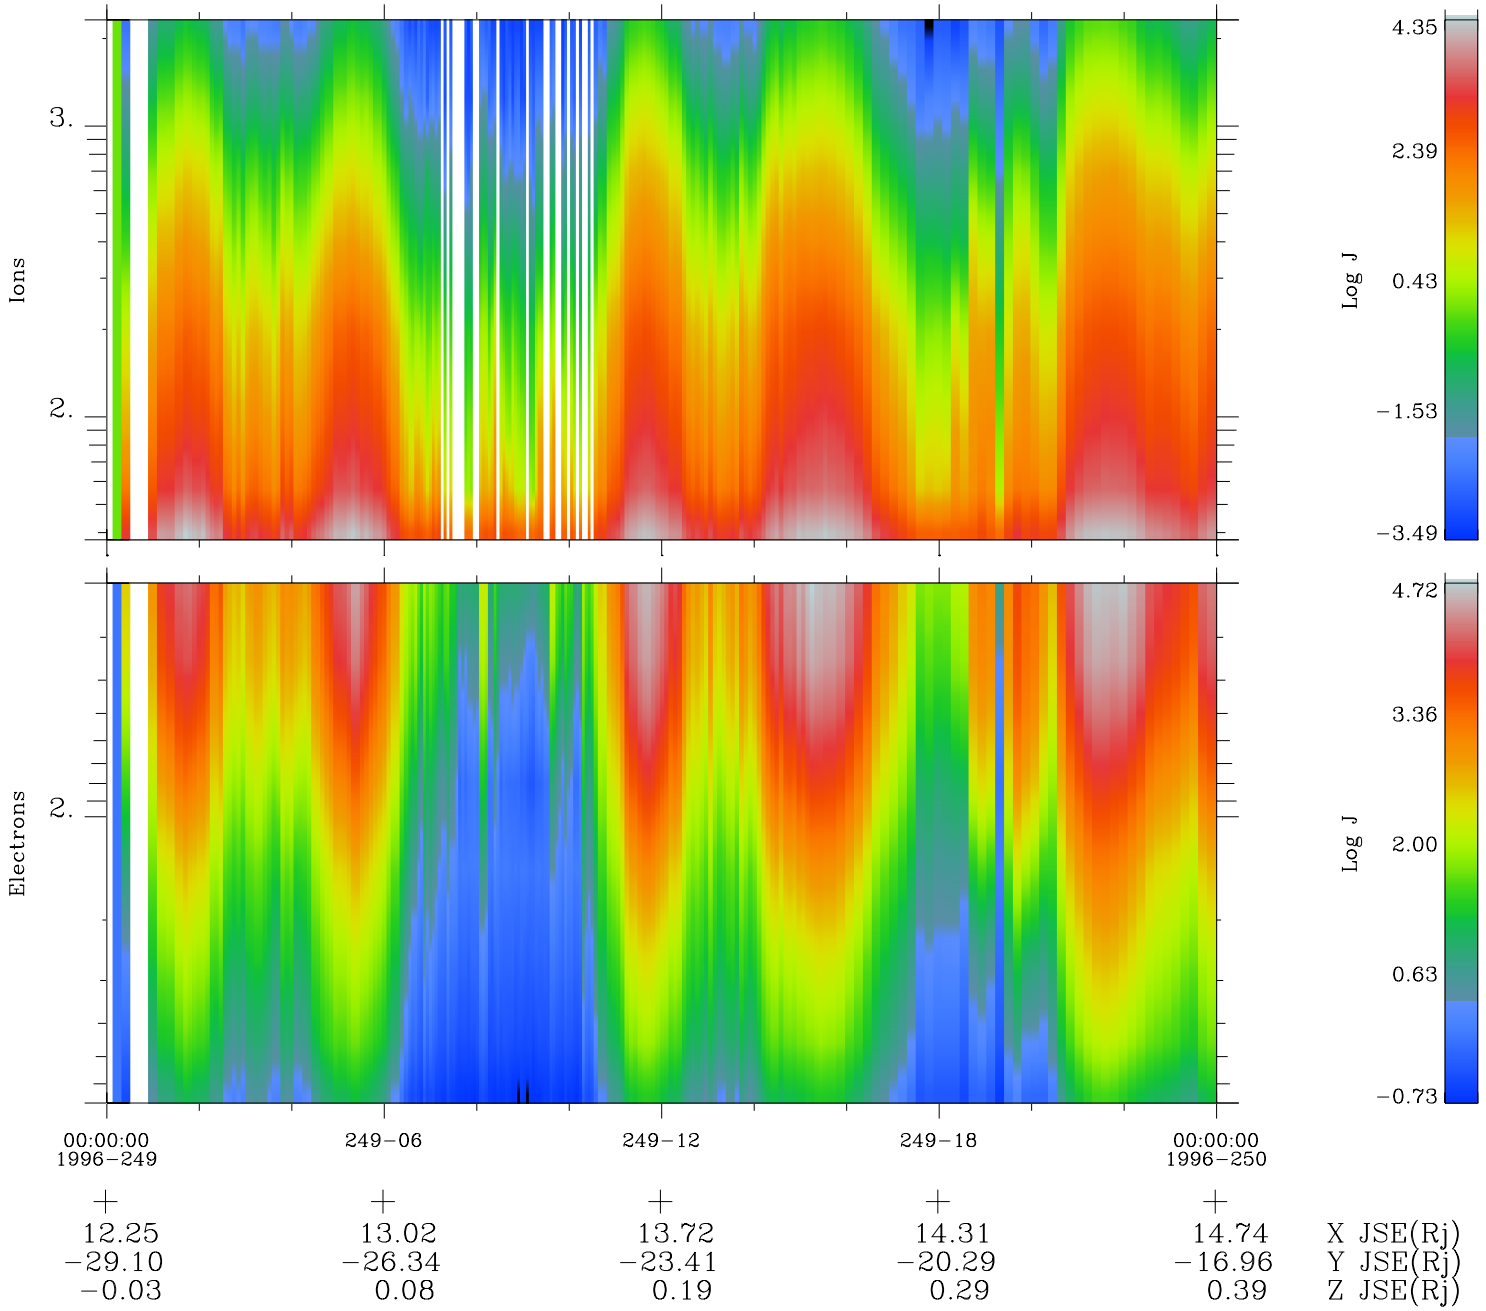

# Galileo EPD Real Time Omni Spectrum 96249

Software Version: RTSPEC\_OMNI V 1.20  
 Data Production: 06-03-00  
 Plot Production: Fri Sep 14 10:54:45 2001  
 Color File: wondr3  
 Geofactor File: 1.1

◇ = Jupiter look direction  
 □ = Corotation look direction