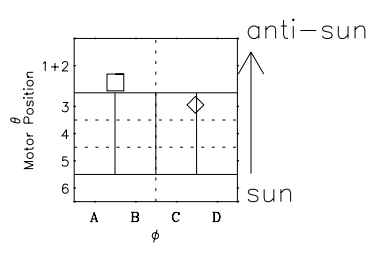

# Galileo EPD Real Time Omni Spectrum 96249

Software Version: RTSPEC\_OMNI V 1.20  
 Data Production: 06-03-00  
 Plot Production: Fri Sep 14 10:54:45 2001  
 Color File: wondr3  
 Geofactor File: 1.1

◇ = Jupiter look direction  
 □ = Corotation look direction