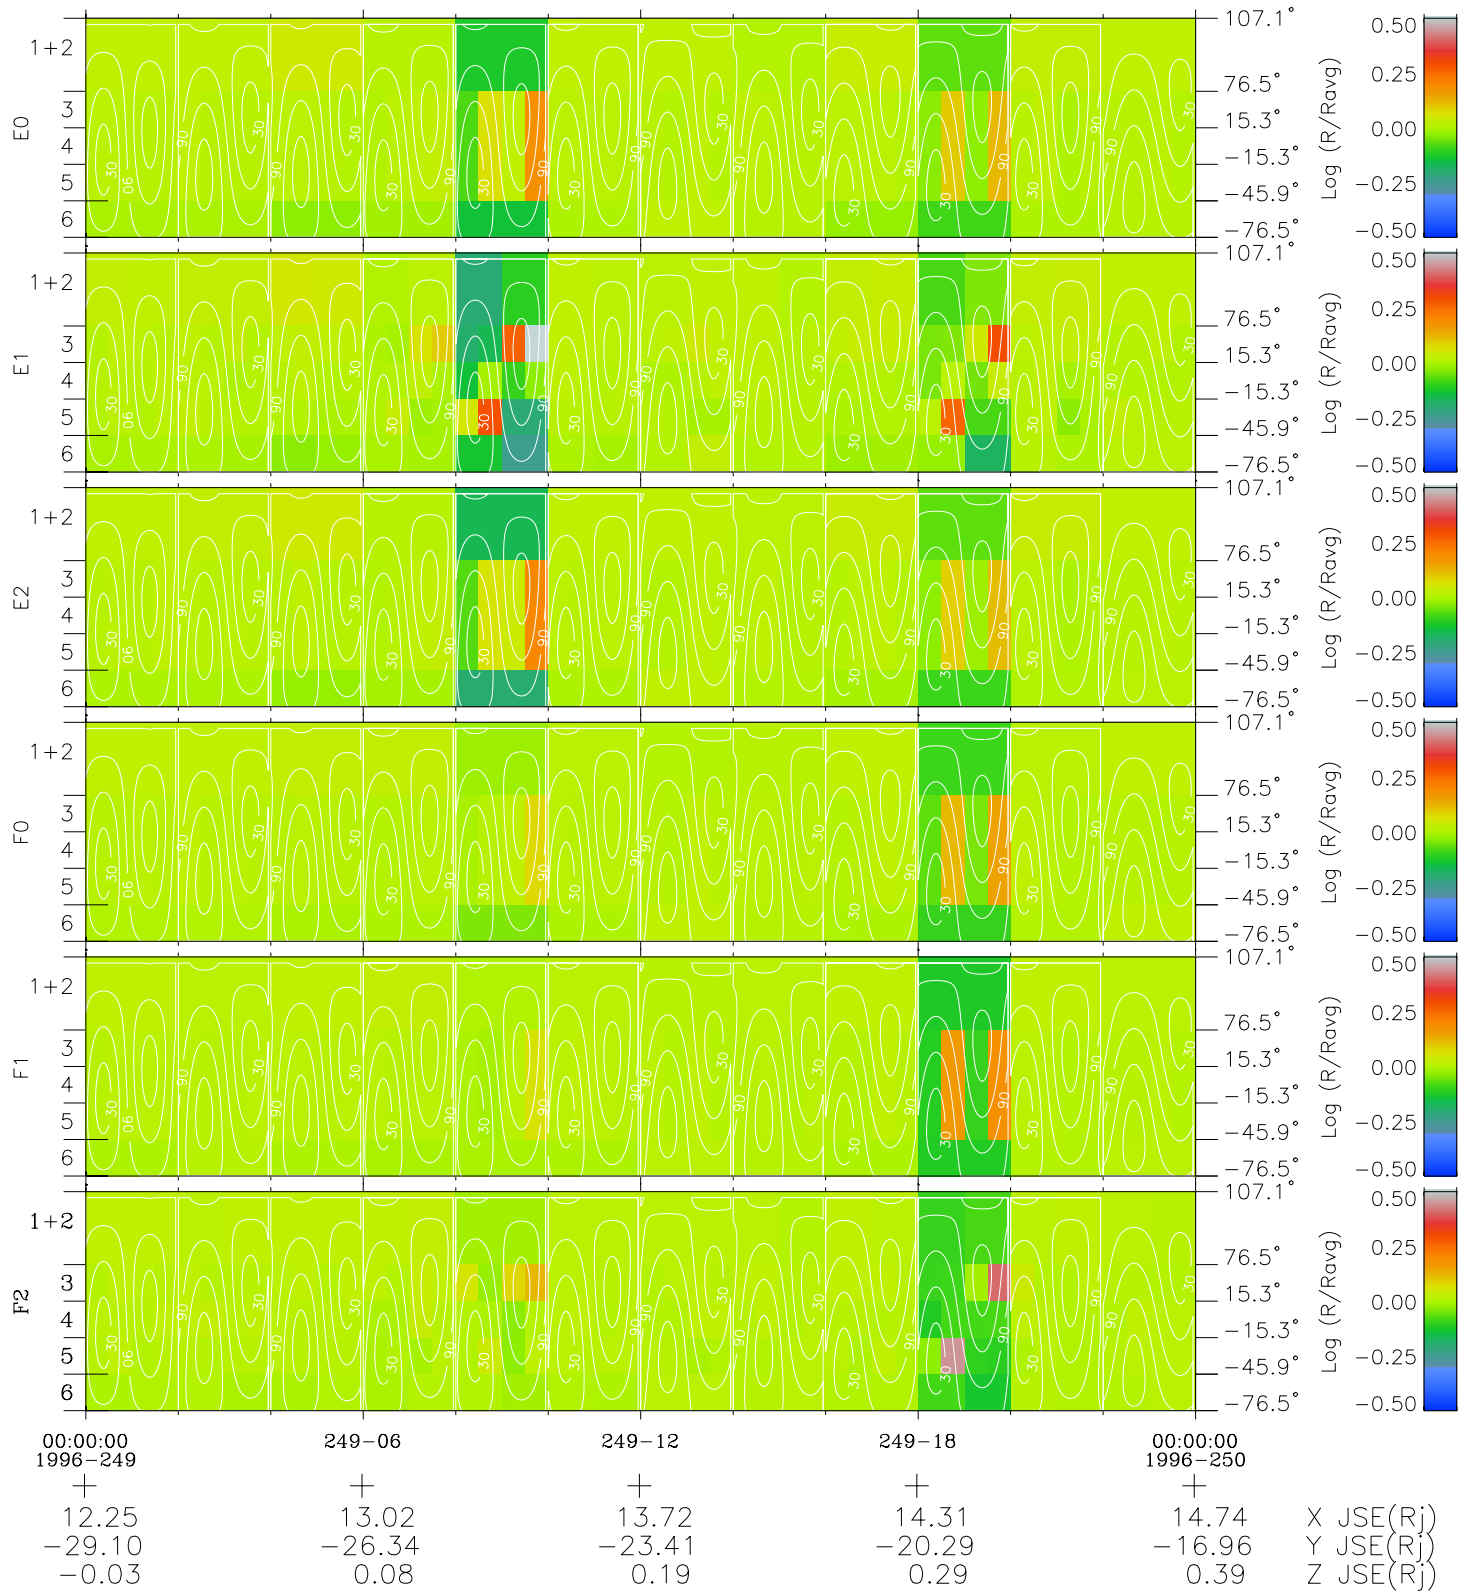

# Galileo EPD Real Time All-Sky Anisotropies 96249

Software Version: RTSKY\_MEAN V 1.20  
 Data Production: 06-03-00  
 Plot Production: Fri Sep 14 10:55:30 2001  
 Color File: wondr3  
 Geofactor File: 1.1

◇ = Jupiter look direction  
 □ = Corotation look direction