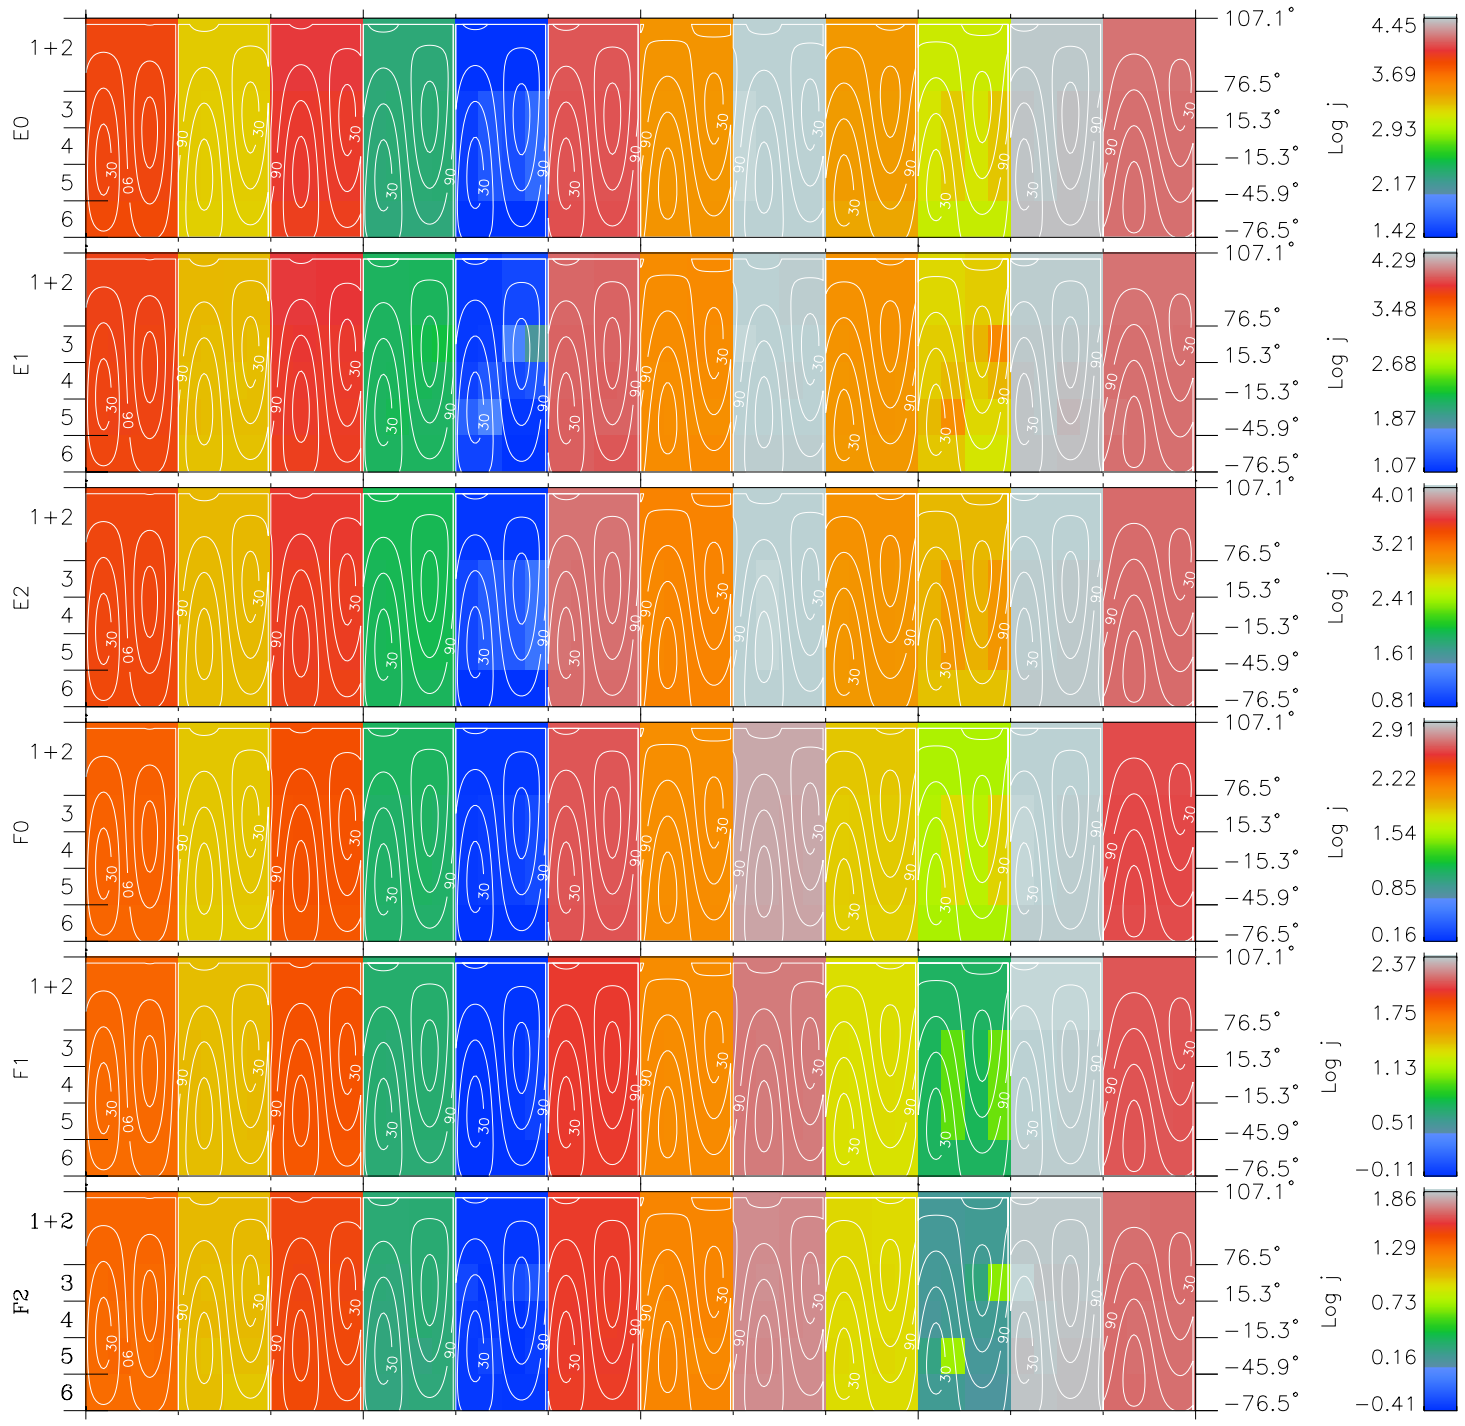

Galileo EPD Real Time All-Sky Anisotropies 96249

Software Version: RTSKY_FLUX V 1.20
 Data Production: 06-03-00
 Plot Production: Fri Sep 14 10:56:14 2001
 Color File: wondr3
 Geofactor File: 1.1

00:00:00 1996-249	249-06	249-12	249-18	00:00:00 1996-250	
+	+	+	+	+	X JSE(R _j)
12.25	13.02	13.72	14.31	14.74	Y JSE(R _j)
-29.10	-26.34	-23.41	-20.29	-16.96	Z JSE(R _j)
-0.03	0.08	0.19	0.29	0.39	

- ◇ = Jupiter look direction
- = Corotation look direction