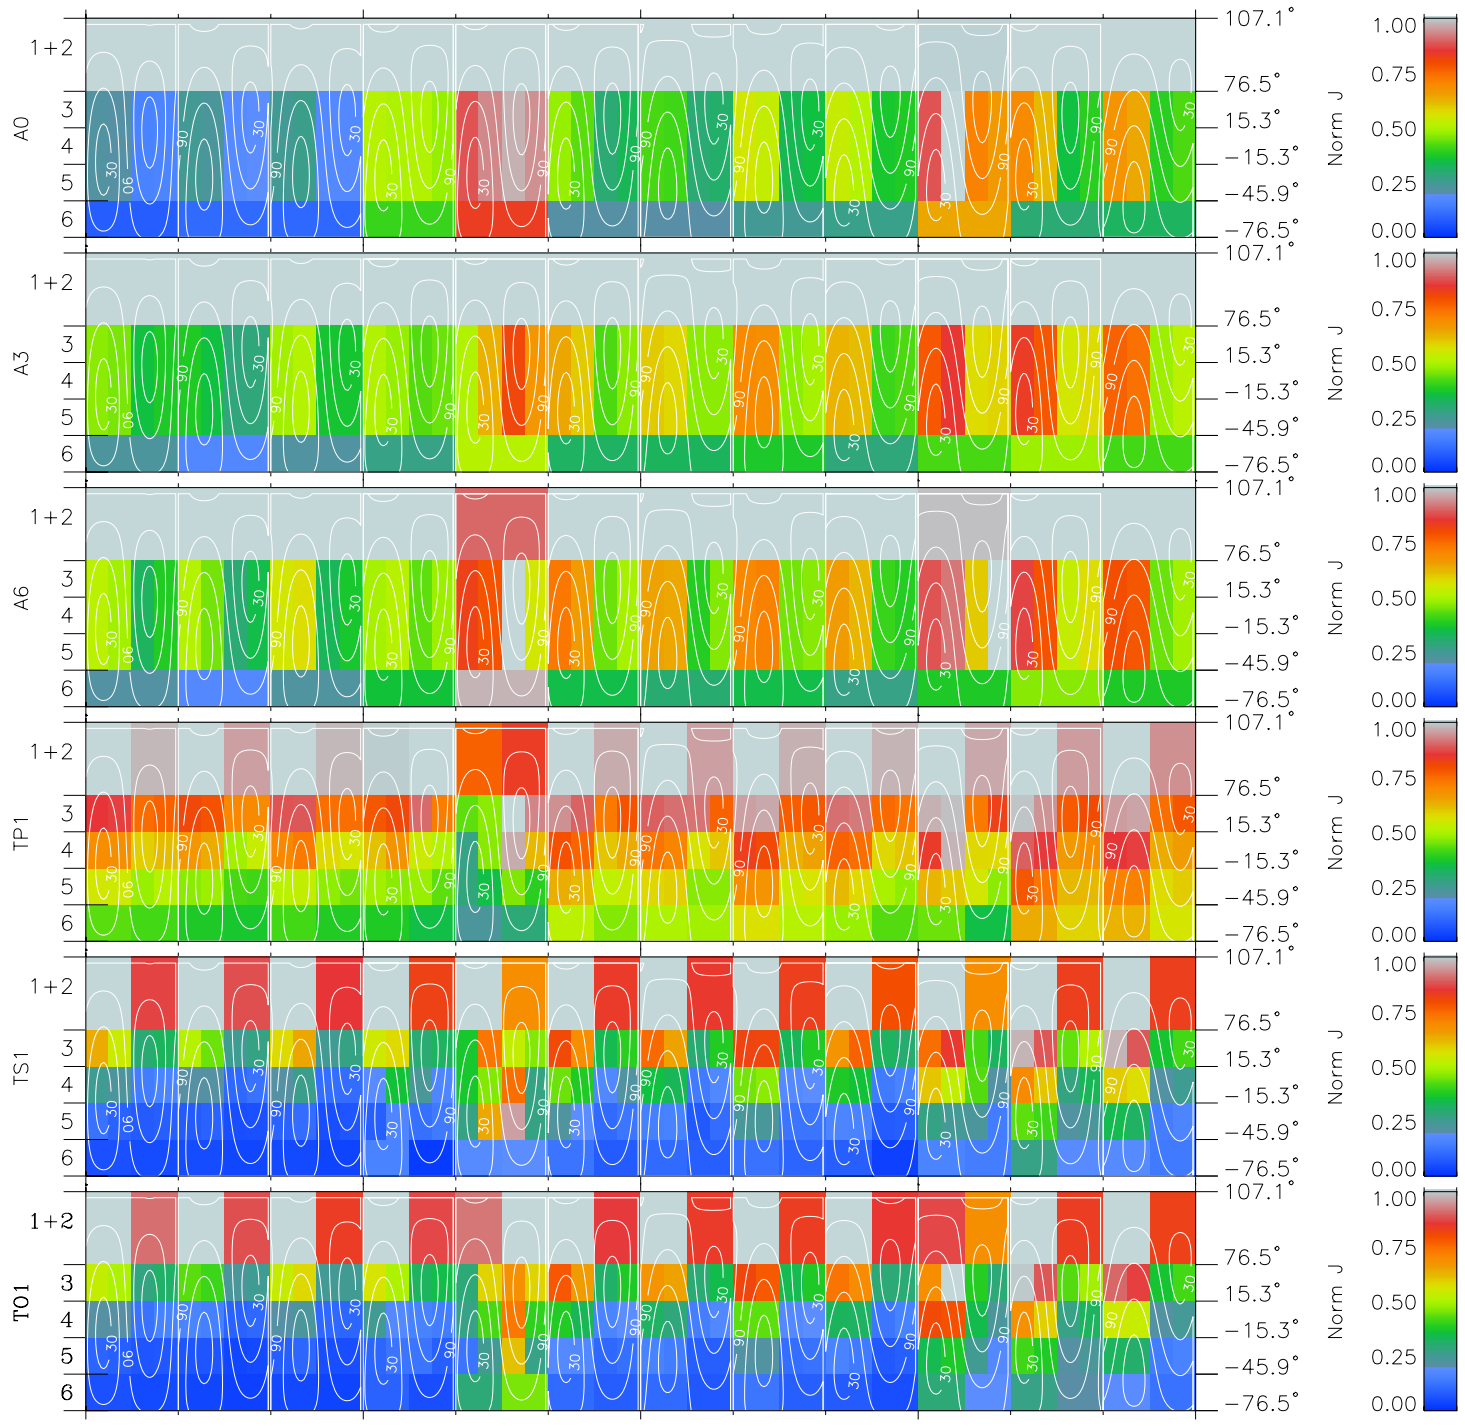

Galileo EPD Real Time All-Sky Anisotropies 96249

Software Version: RTSKY_NORM V 1.20
 Data Production: 06-03-00
 Plot Production: Fri Sep 14 10:56:34 2001
 Color File: wondr3
 Geofactor File: 1.1

00:00:00 1996-249	249-06	249-12	249-18	00:00:00 1996-250	
+	+	+	+	+	X JSE(R _j)
12.25	13.02	13.72	14.31	14.74	Y JSE(R _j)
-29.10	-26.34	-23.41	-20.29	-16.96	Z JSE(R _j)
-0.03	0.08	0.19	0.29	0.39	

◇ = Jupiter look direction
 □ = Corotation look direction