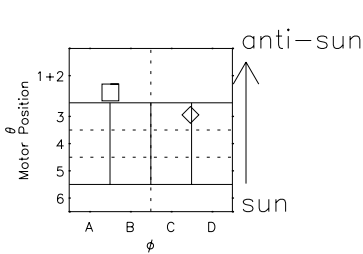

Galileo EPD Real Time All-Sky Anisotropies 96249

Software Version: RTSKY_FLUX V 1.20
 Data Production: 06-03-00
 Plot Production: Fri Sep 14 10:55:52 2001
 Color File: wondr3
 Geofactor File: 1.1

◇ = Jupiter look direction
 □ = Corotation look direction