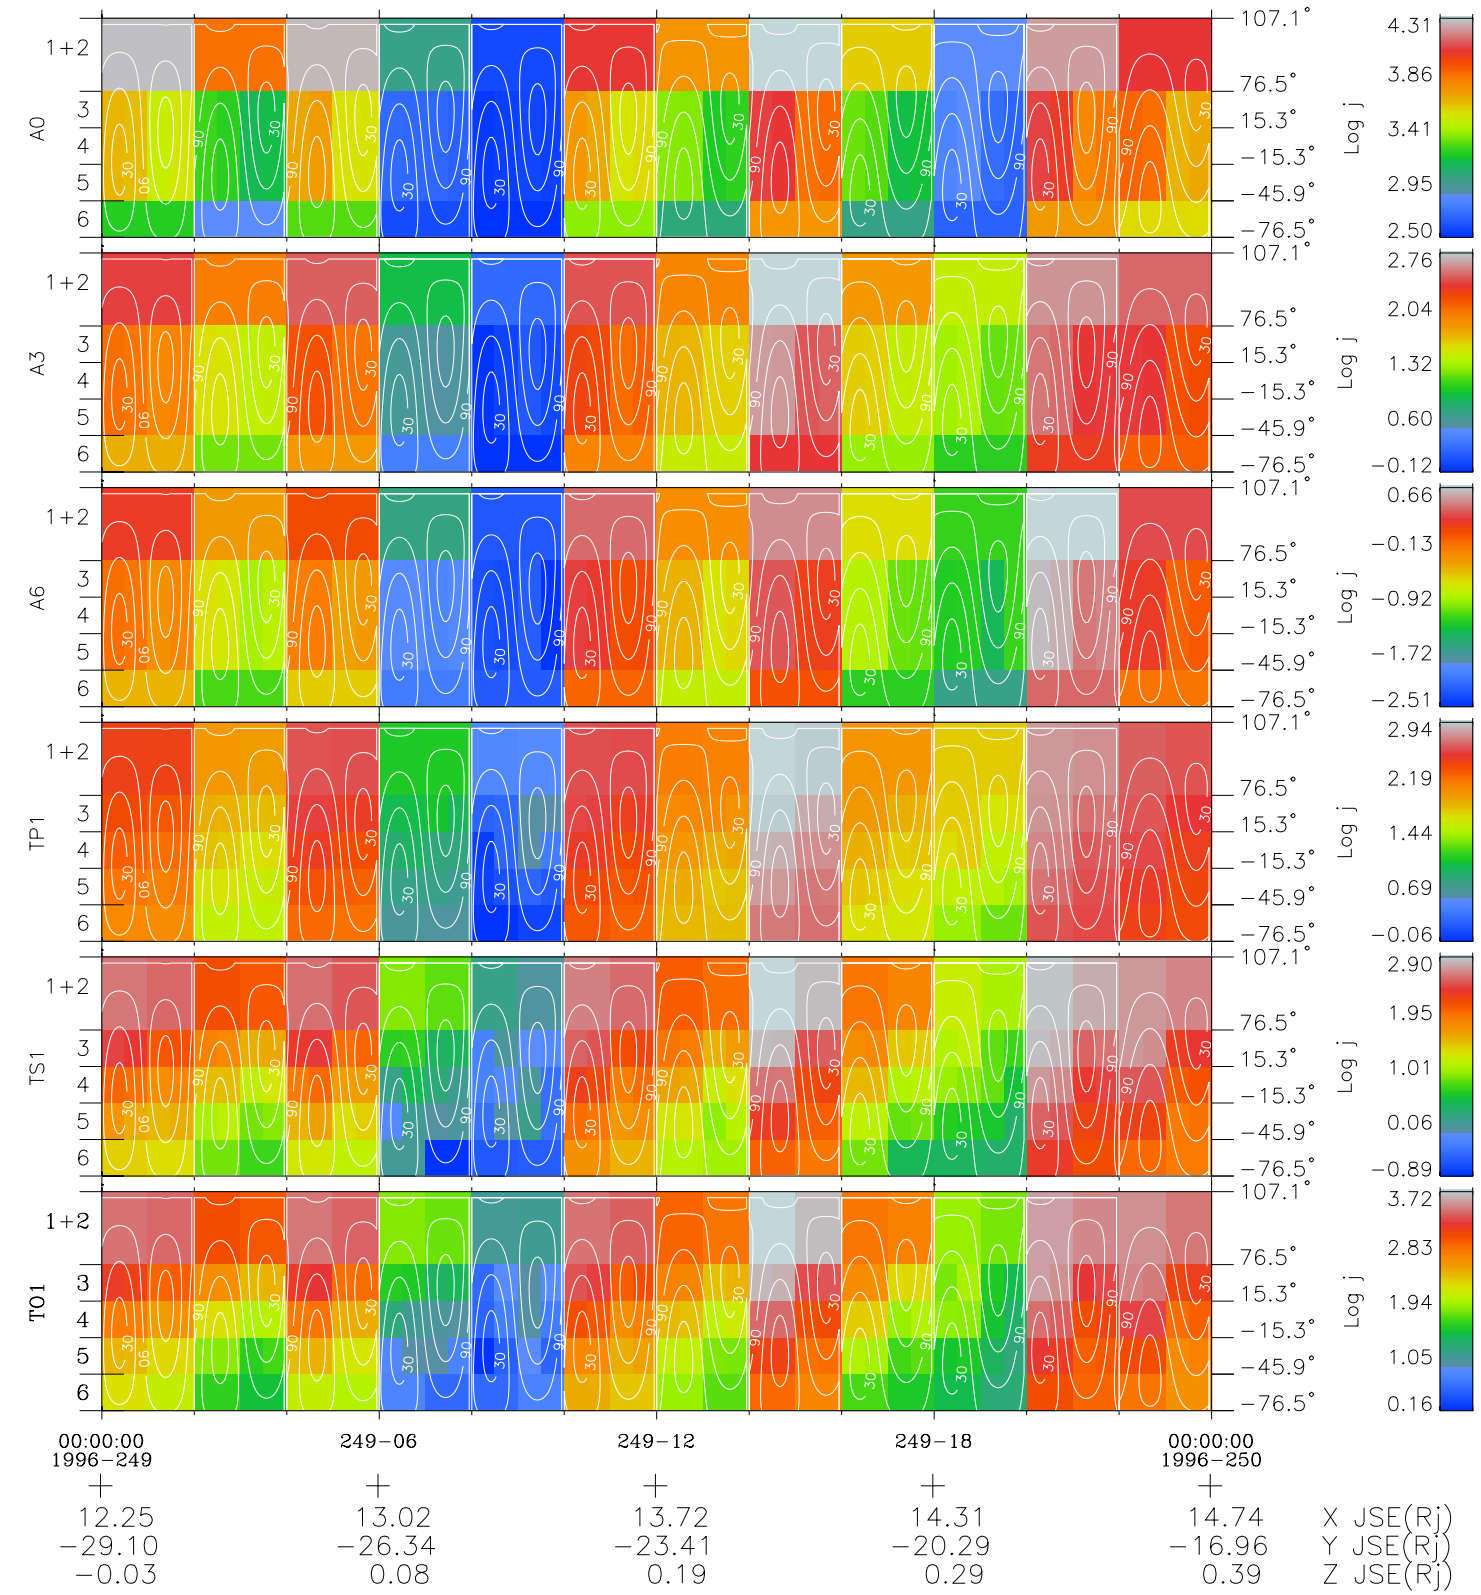

Galileo EPD Real Time All-Sky Anisotropies 96249

Software Version: RTSKY_FLUX V 1.20
 Data Production: 06-03-00
 Plot Production: Fri Sep 14 10:55:52 2001
 Color File: wondr3
 Geofactor File: 1.1

◇ = Jupiter look direction
 □ = Corotation look direction