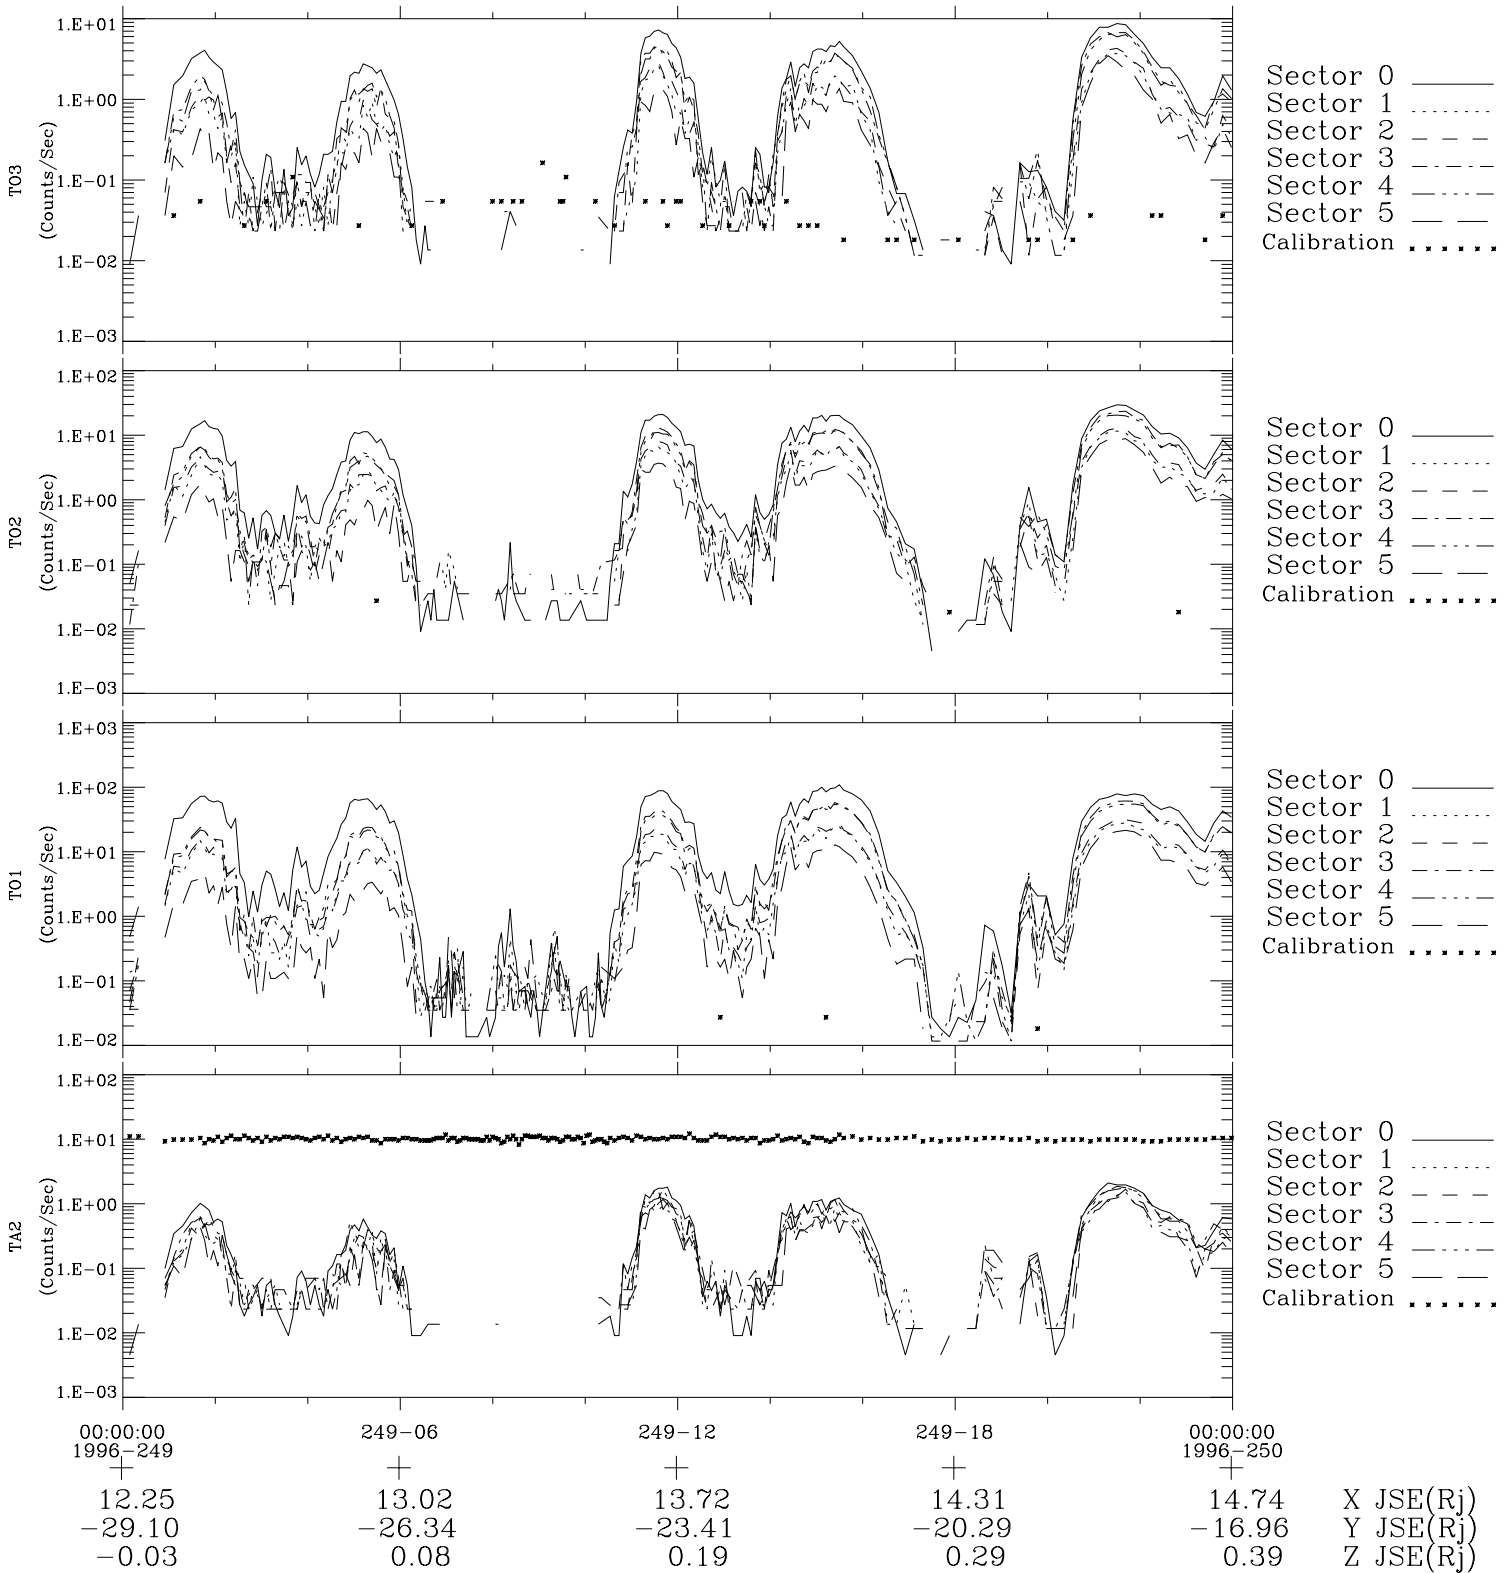

# Galileo EPD Real-Time Six-Sector 96249

Software Version: RTLINE\_R6 V 1.20  
Data Production: 06-03-00  
Plot Production: Fri Sep 14 11:00:59 2001

◇ = Jupiter look direction  
□ = Corotation look direction