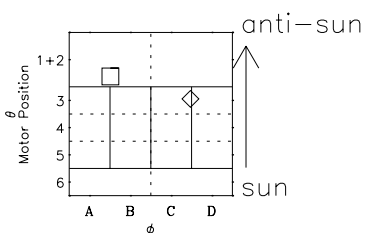

# Galileo EPD Real-Time Six-Sector 96249

Software Version: RTLINE\_R6 V 1.20  
Data Production: 06-03-00  
Plot Production: Fri Sep 14 11:00:59 2001

◇ = Jupiter look direction  
□ = Corotation look direction