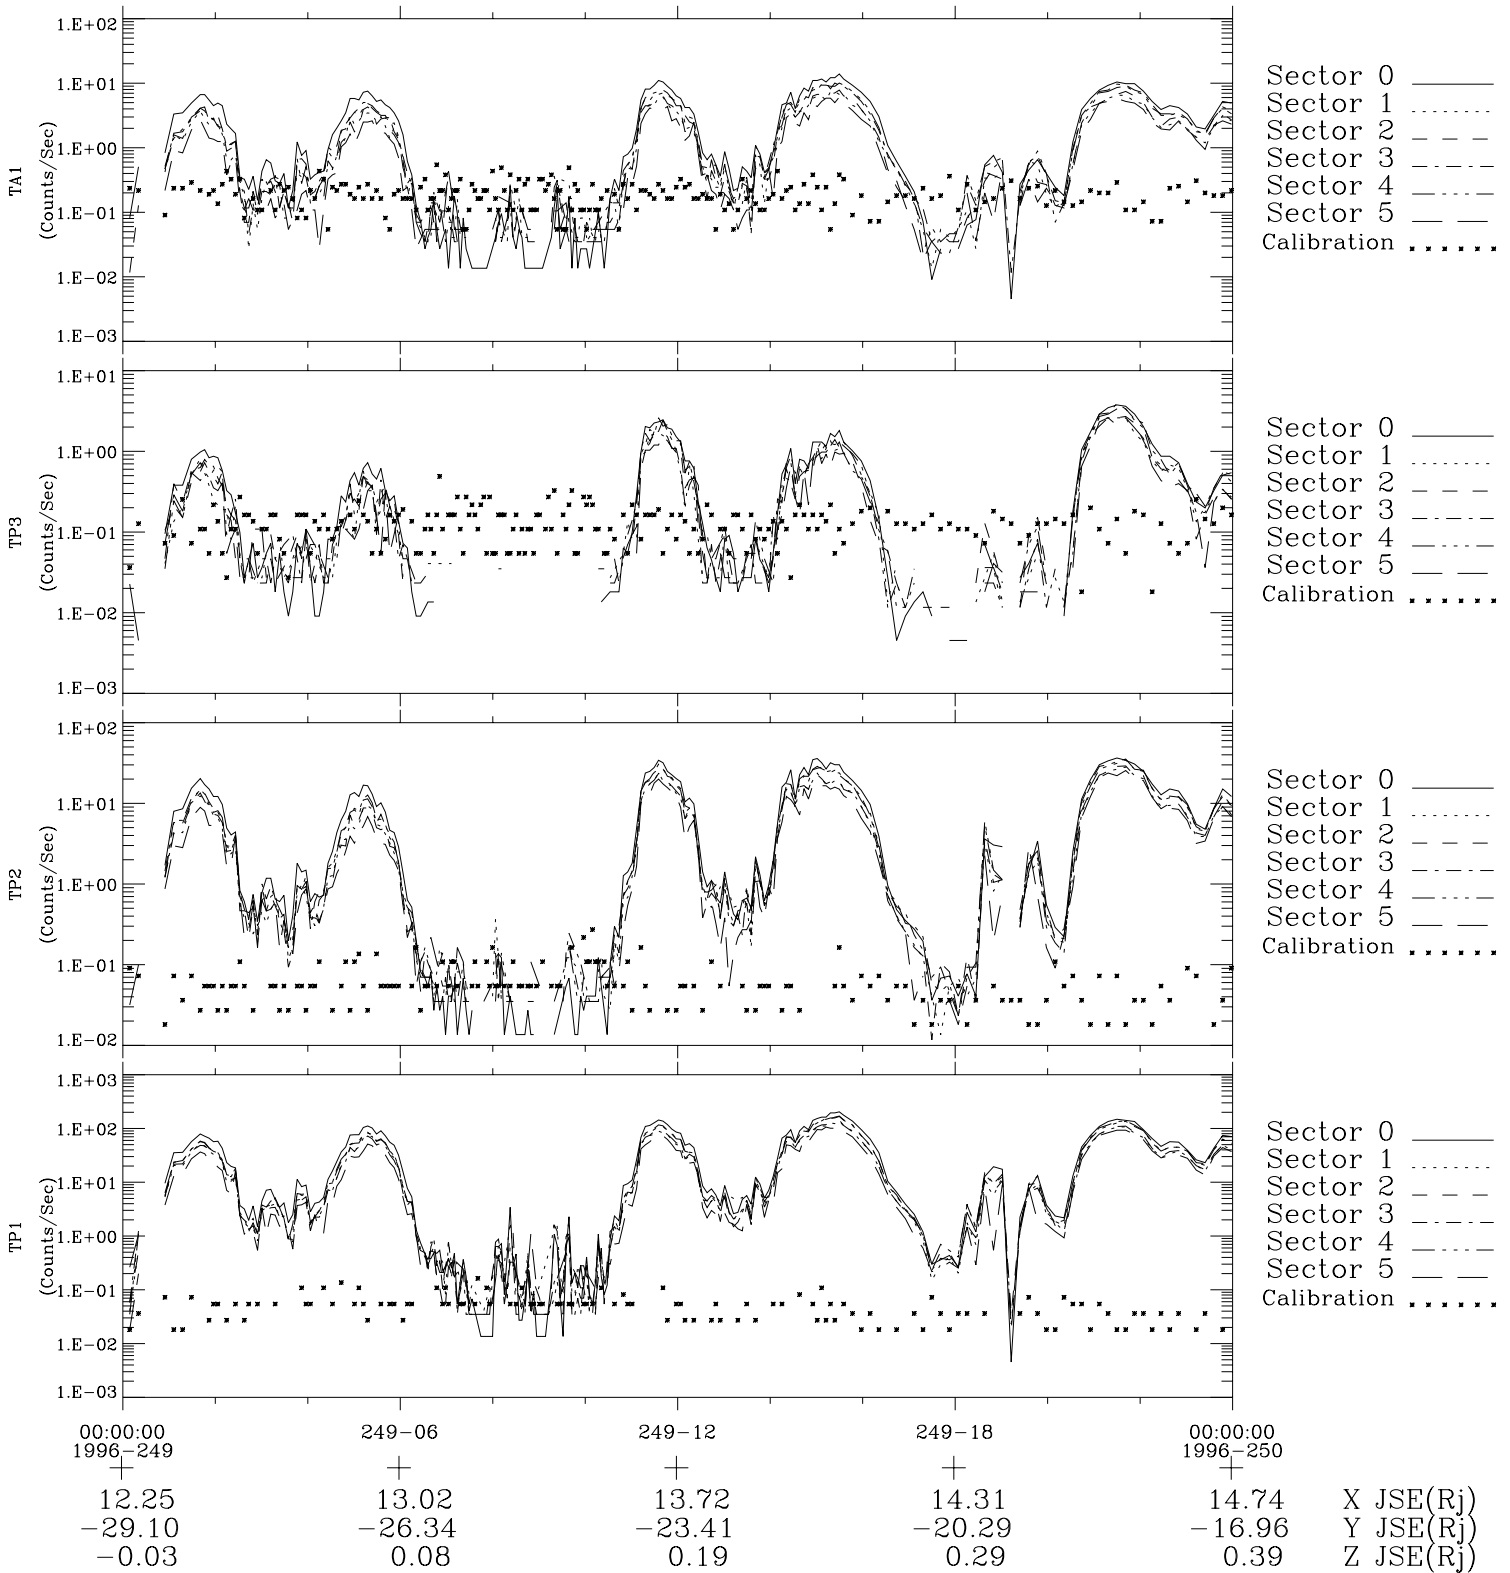

Galileo EPD Real-Time Six-Sector 96249

Software Version: RTLINE_R6 V 1.20
Data Production: 06-03-00
Plot Production: Fri Sep 14 11:00:58 2001

◇ = Jupiter look direction
□ = Corotation look direction