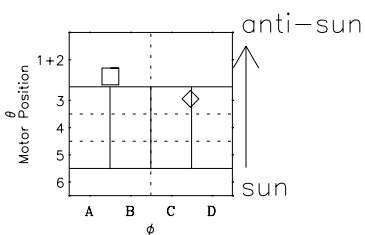

Galileo EPD Real-Time Six-Sector 96249

Software Version: RTLINE_R6 V 1.20
Data Production: 06-03-00
Plot Production: Fri Sep 14 11:00:58 2001

◇ = Jupiter look direction
□ = Corotation look direction