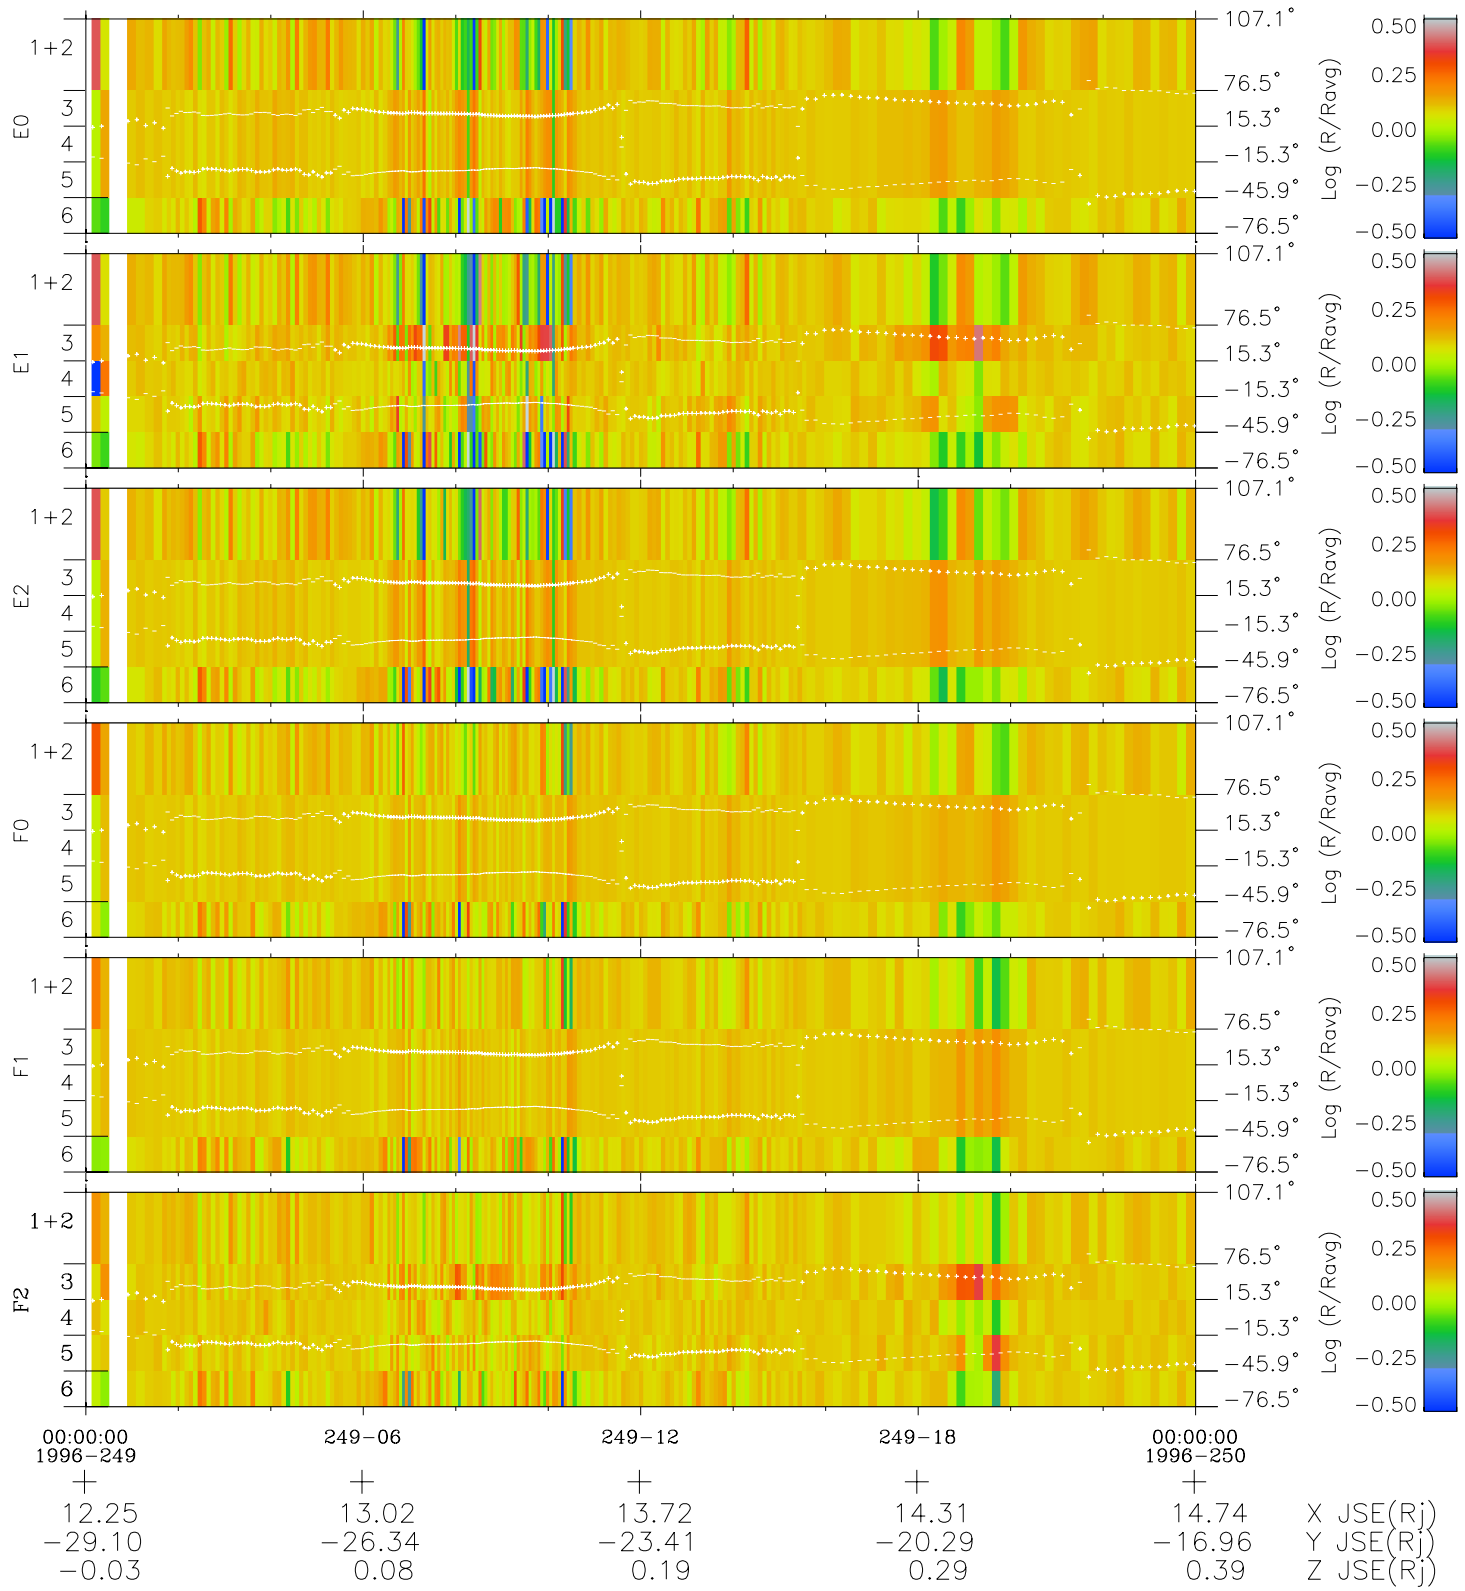

Galileo EPD Real Elevation Anisotropies 96249

Software Version: RTELEV_MEAN V 1.20
 Data Production: 06-03-00
 Plot Production: Fri Sep 14 10:57:28 2001
 Color File: wondr3
 Geofactor File: 1.1

◇ = Jupiter look direction
 □ = Corotation look direction