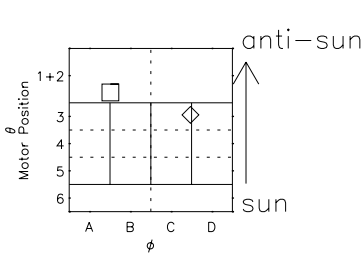

Galileo EPD Real Elevation Anisotropies 96249

Software Version: RTELEV_MEAN V 1.20
 Data Production: 06-03-00
 Plot Production: Fri Sep 14 10:57:28 2001
 Color File: wondr3
 Geofactor File: 1.1

◇ = Jupiter look direction
 □ = Corotation look direction