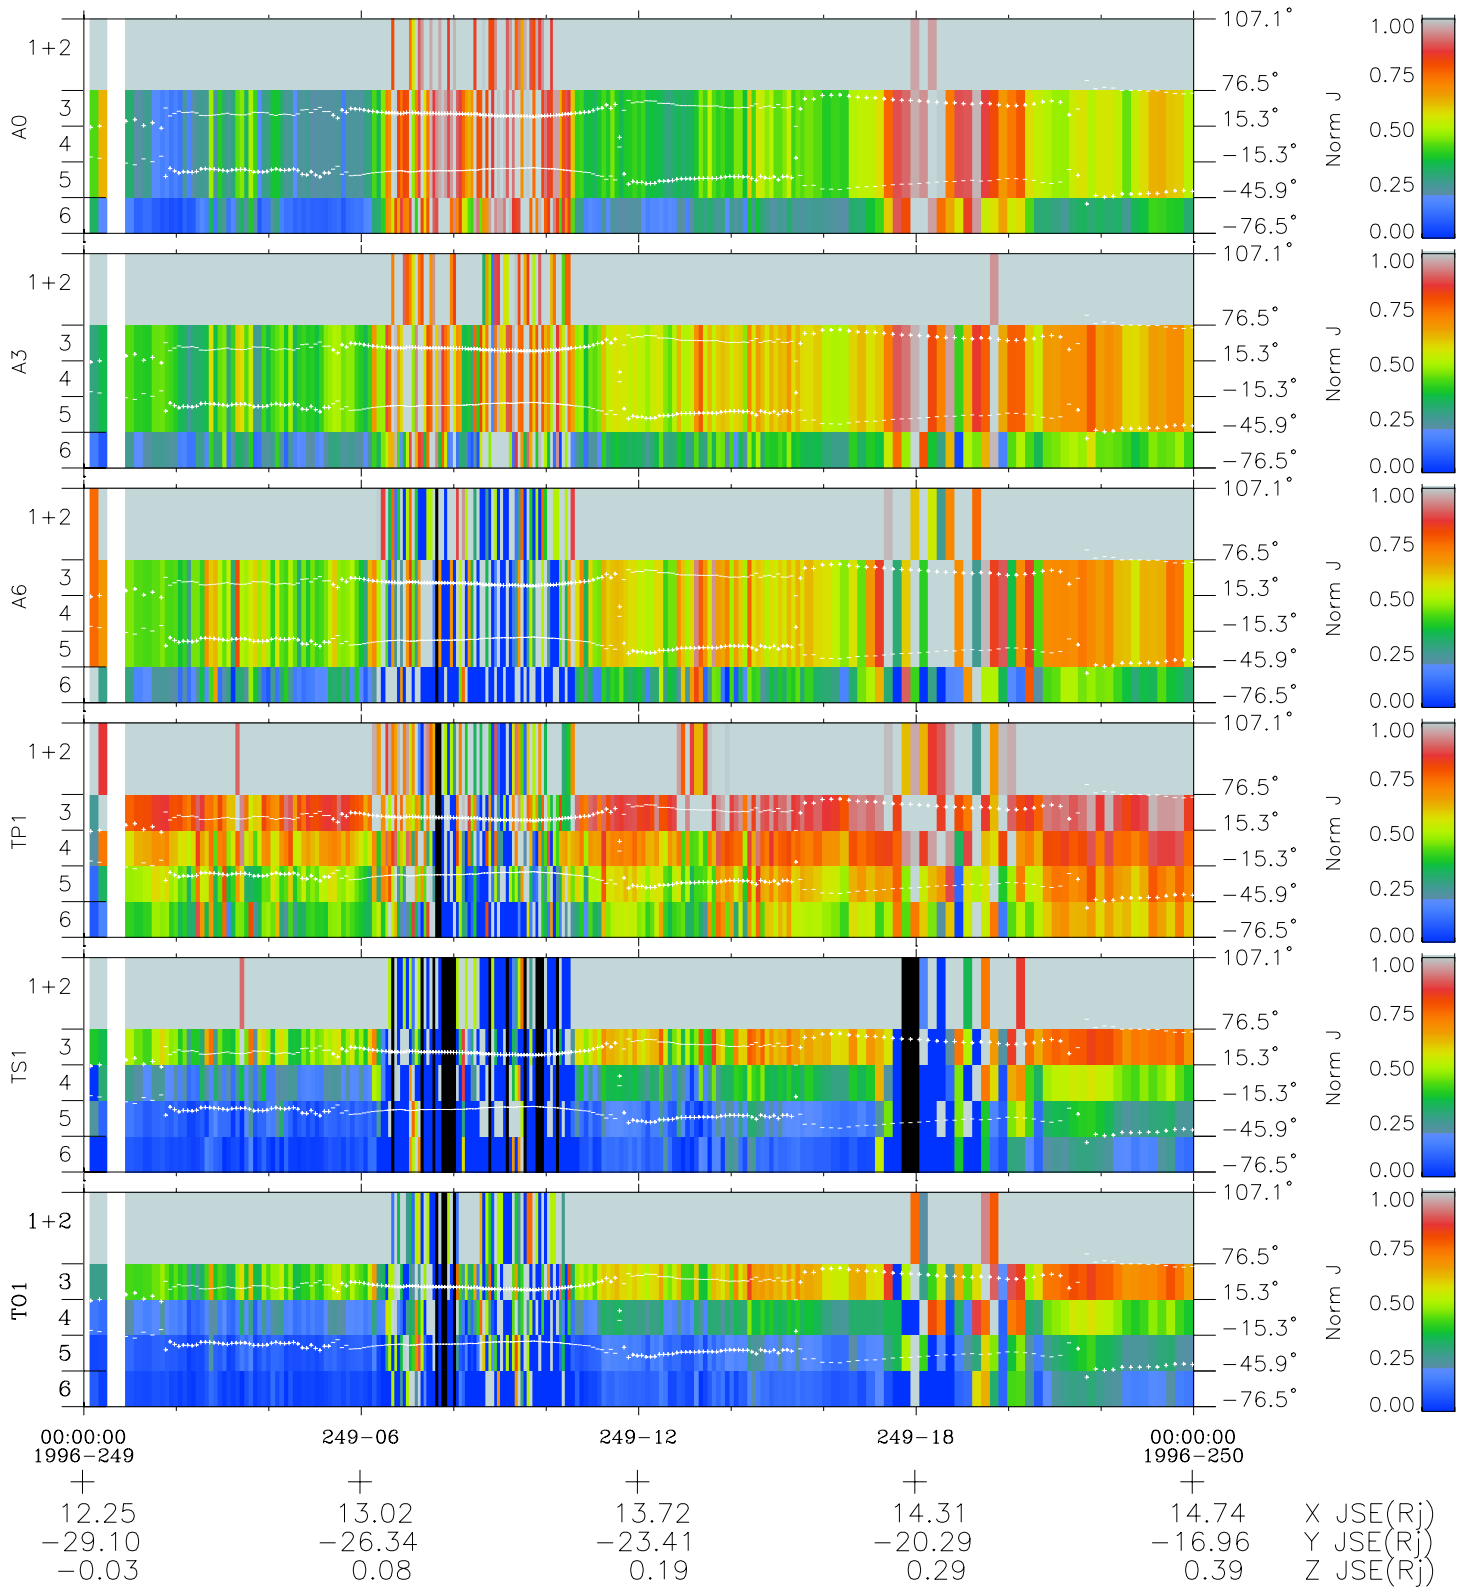

# Galileo EPD Real Elevation Anisotropies 96249

Software Version: RTELEV\_NORM V 1.20  
Data Production: 06-03-00  
Plot Production: Fri Sep 14 10:58:23 2001  
Color File: wondr3  
Geofactor File: 1.1

- ◇ = Jupiter look direction
- = Corotation look direction