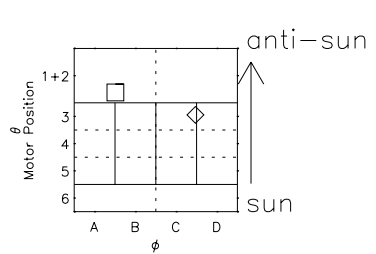

Galileo EPD Real Time Azimuth Anisotropies 96249

Software Version: RTAZIM_FLUX V 1.20
Data Production: 06-03-00
Plot Production: Fri Sep 14 10:59:31 2001
Color File: wondr3
Geofactor File: 1.1

◇ = Jupiter look direction
□ = Corotation look direction