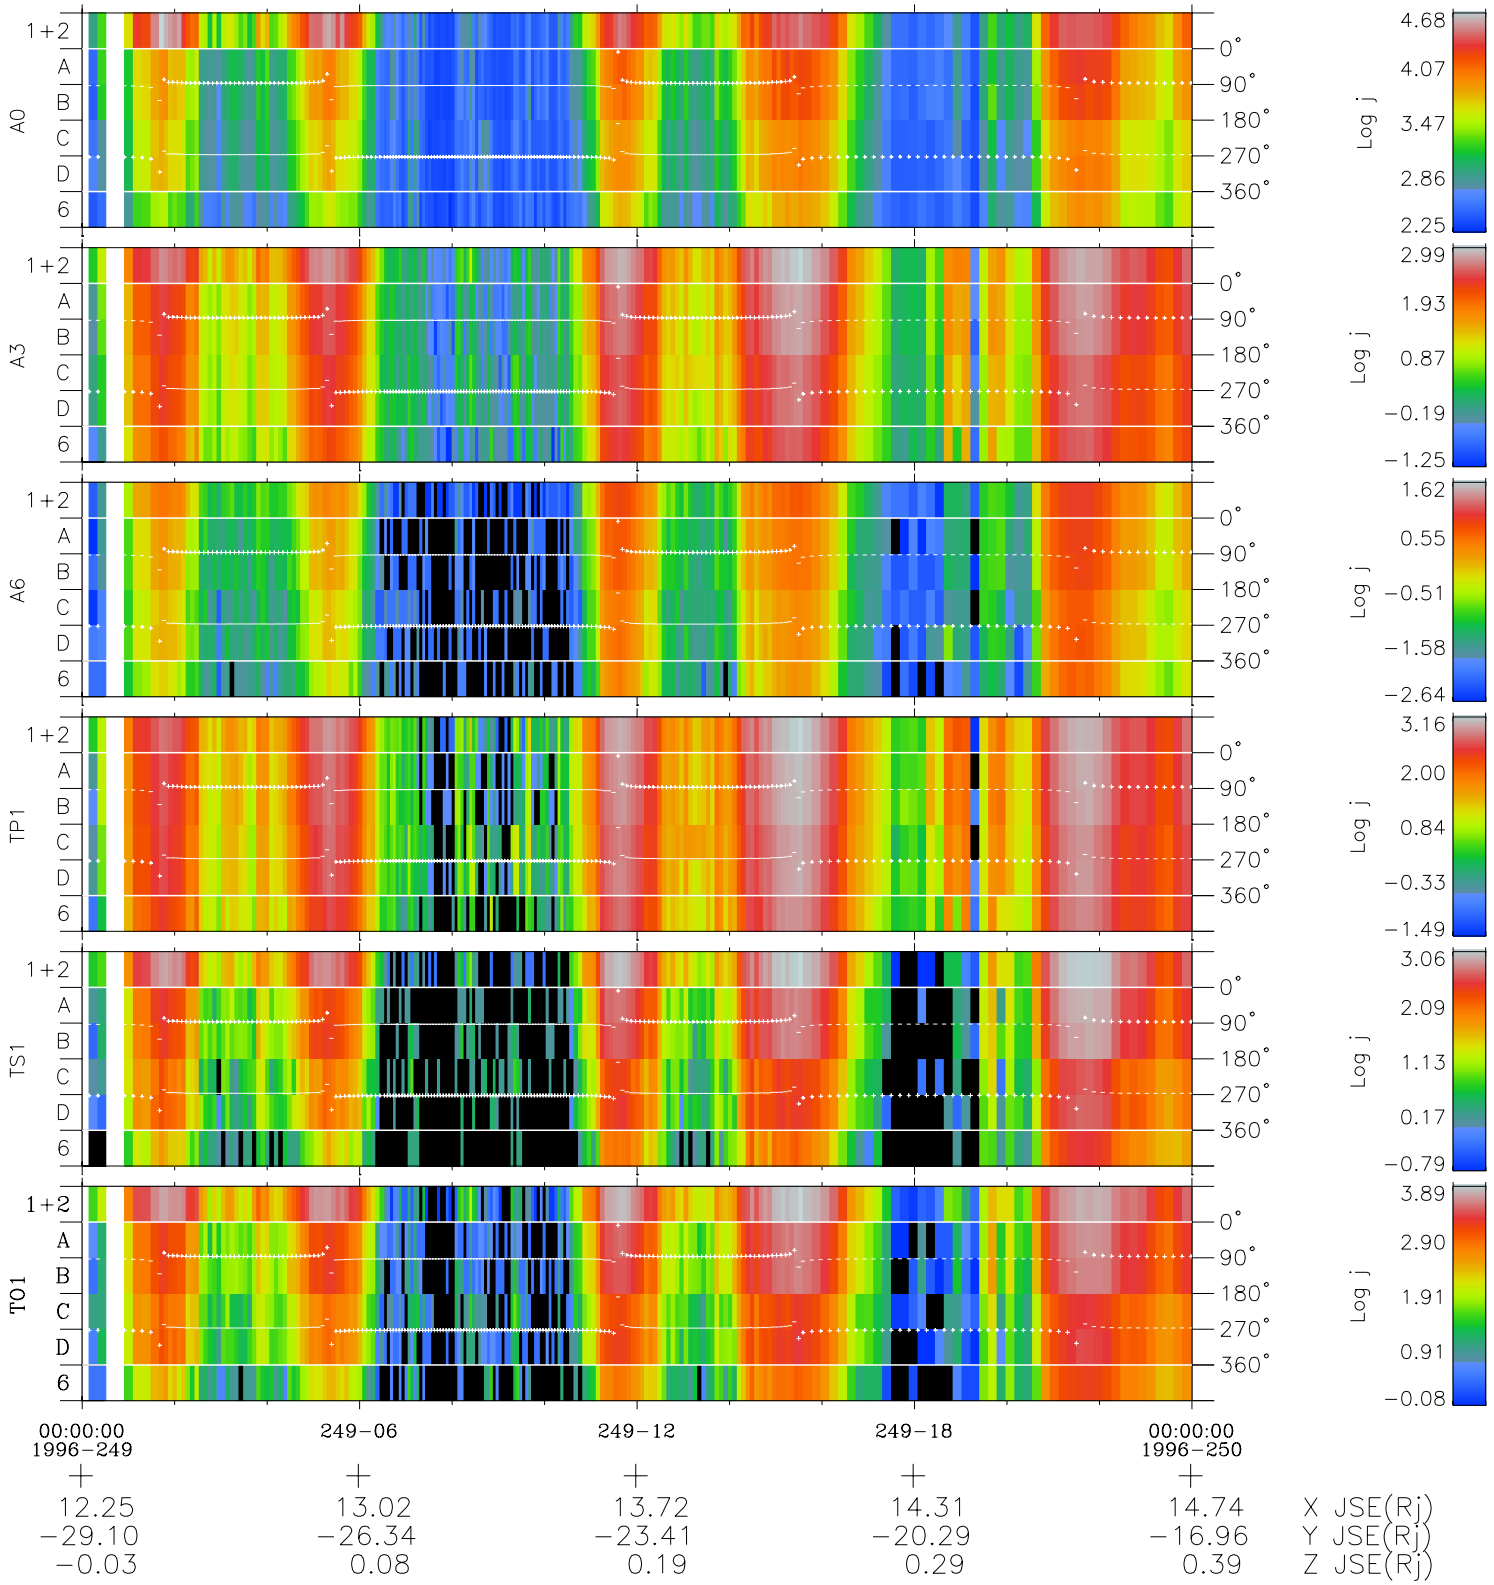

Galileo EPD Real Time Azimuth Anisotropies 96249

Software Version: RTAZIM_FLUX V 1.20
Data Production: 06-03-00
Plot Production: Fri Sep 14 10:59:31 2001
Color File: wondr3
Geofactor File: 1.1

◇ = Jupiter look direction
□ = Corotation look direction