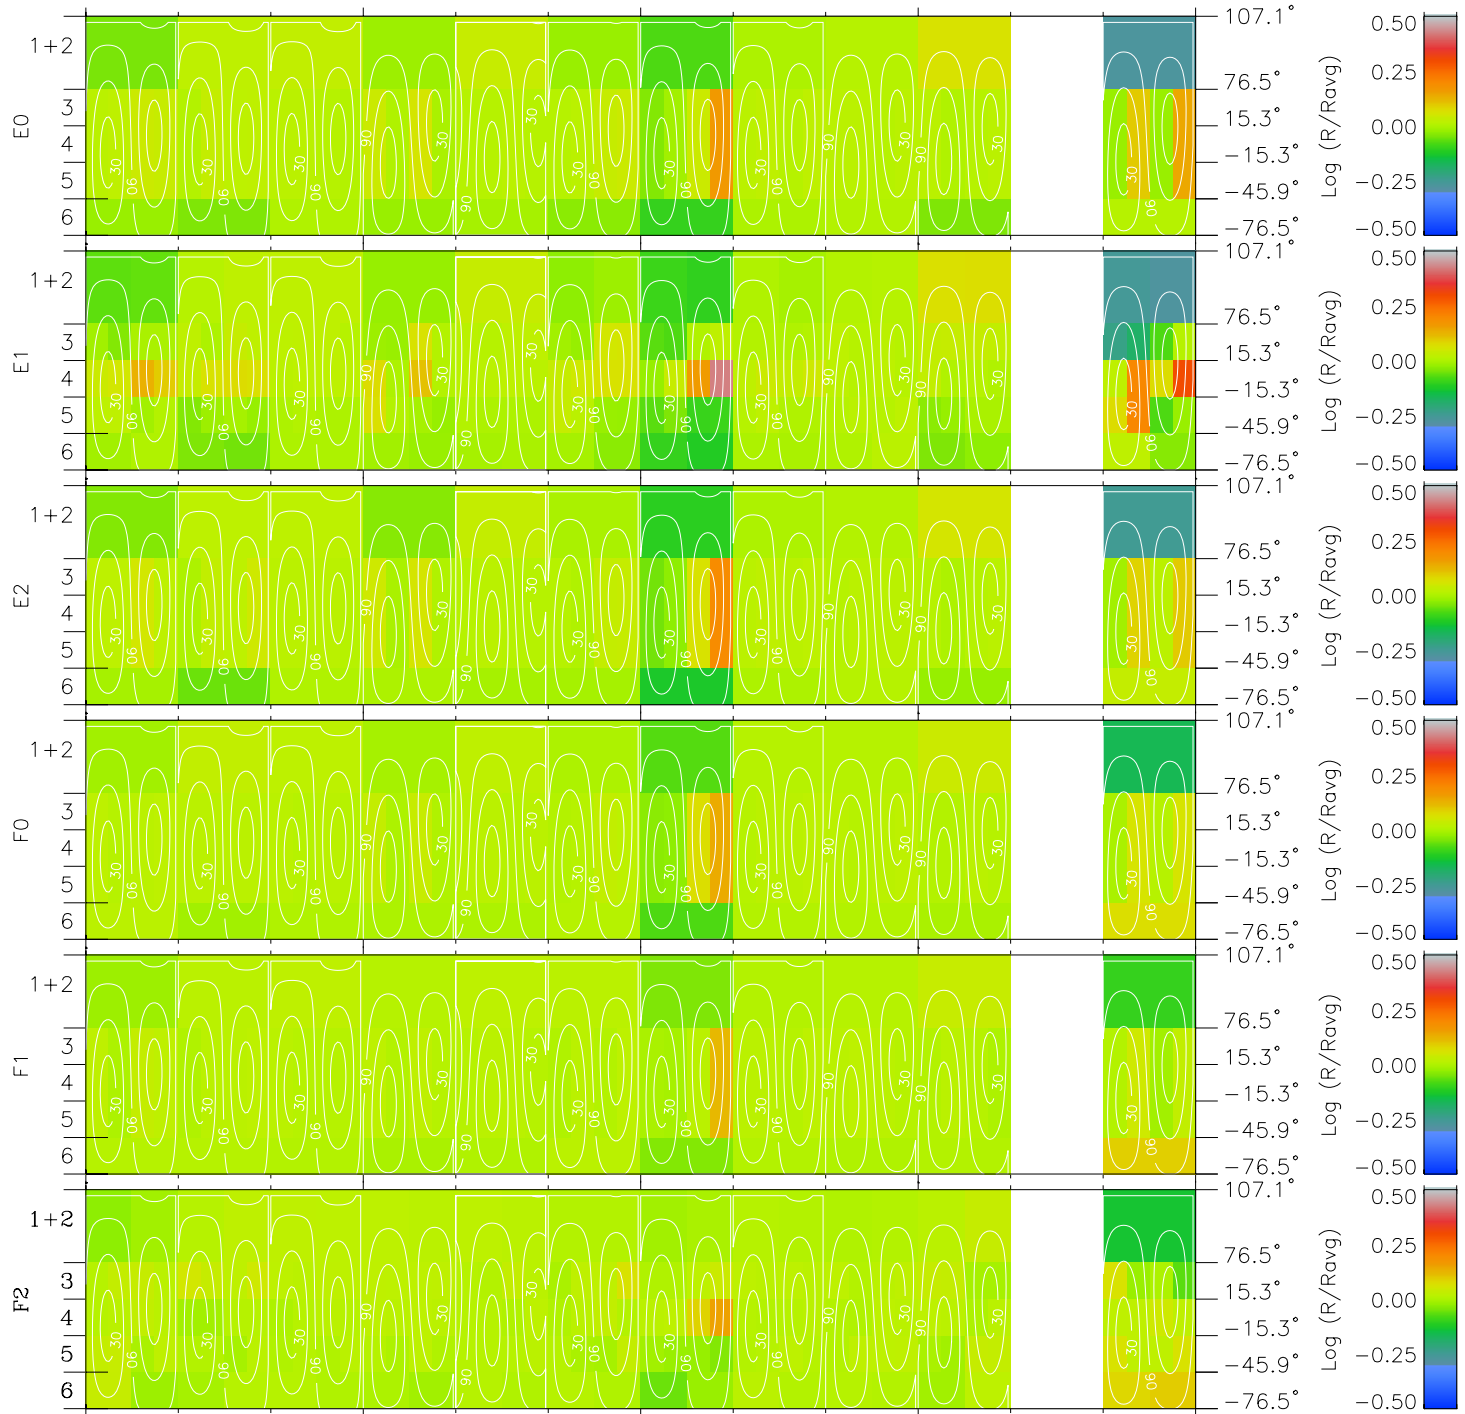

# Galileo EPD Real Time All-Sky Anisotropies 96248

Software Version: RTSKY\_MEAN V 1.20  
 Data Production: 06-03-00  
 Plot Production: Fri Sep 14 10:39:57 2001  
 Color File: wondr3  
 Geofactor File: 1.1

00:00:00 1996-248	248-06	248-12	248-18	00:00:00 1996-249	
+	+	+	+	+	
8.65	9.60	10.52	11.41	12.25	X JSE(R <sub>j</sub> )
-38.80	-36.55	-34.19	-31.71	-29.10	Y JSE(R <sub>j</sub> )
-0.45	-0.35	-0.24	-0.13	-0.03	Z JSE(R <sub>j</sub> )

- ◇ = Jupiter look direction
- = Corotation look direction