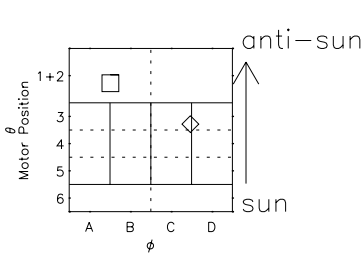

Galileo EPD Real Time All-Sky Anisotropies 96248

Software Version: RTSKY_FLUX V 1.20
 Data Production: 06-03-00
 Plot Production: Fri Sep 14 10:40:22 2001
 Color File: wondr3
 Geofactor File: 1.1

◇ = Jupiter look direction
 □ = Corotation look direction