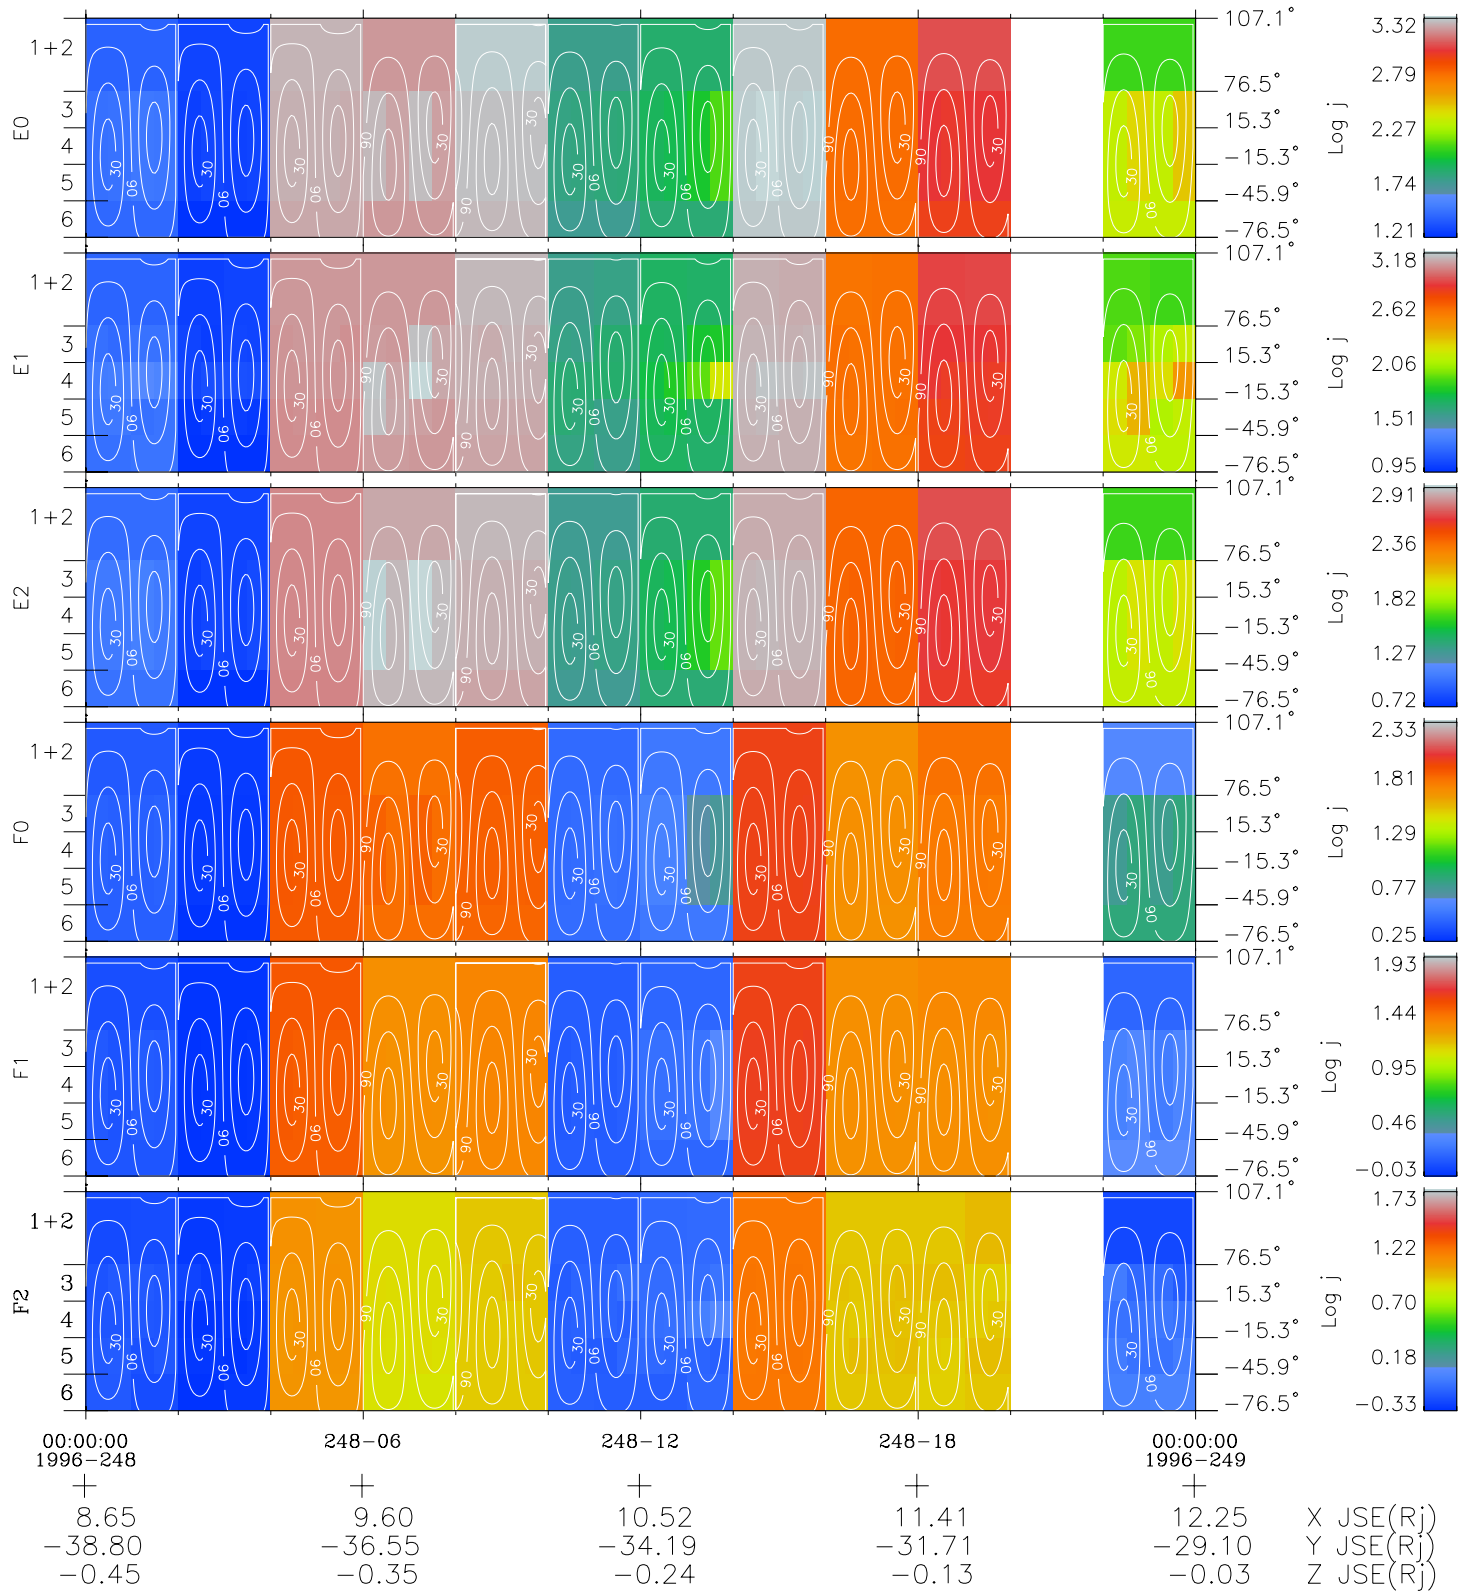

Galileo EPD Real Time All-Sky Anisotropies 96248

Software Version: RTSKY_FLUX V 1.20
 Data Production: 06-03-00
 Plot Production: Fri Sep 14 10:40:22 2001
 Color File: wondr3
 Geofactor File: 1.1

◇ = Jupiter look direction
 □ = Corotation look direction