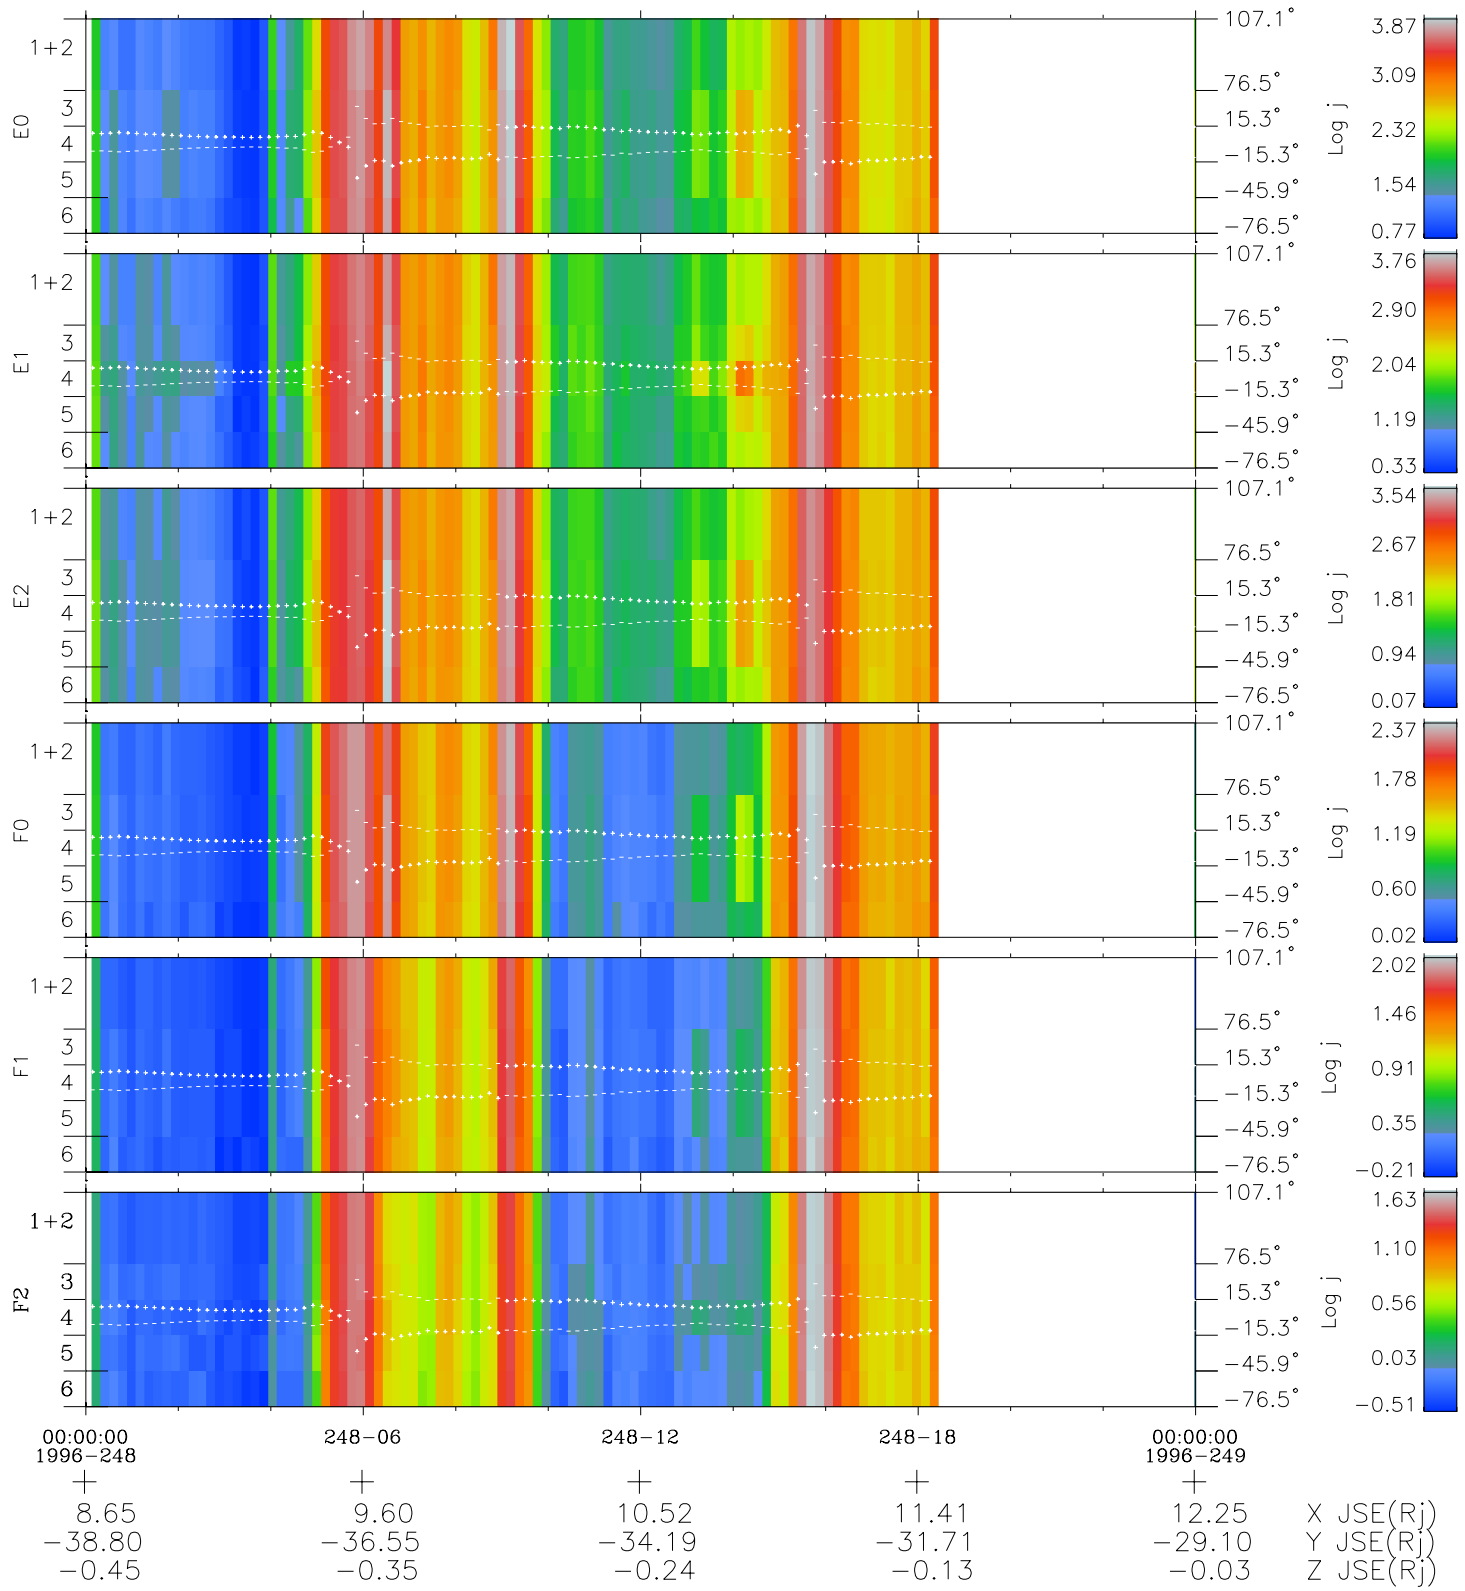

# Galileo EPD Real Elevation Anisotropies 96248

Software Version: RTELEV\_FLUX V 1.20  
Data Production: 06-03-00  
Plot Production: Fri Sep 14 10:41:22 2001  
Color File: wondr3  
Geofactor File: 1.1

- ◇ = Jupiter look direction
- = Corotation look direction