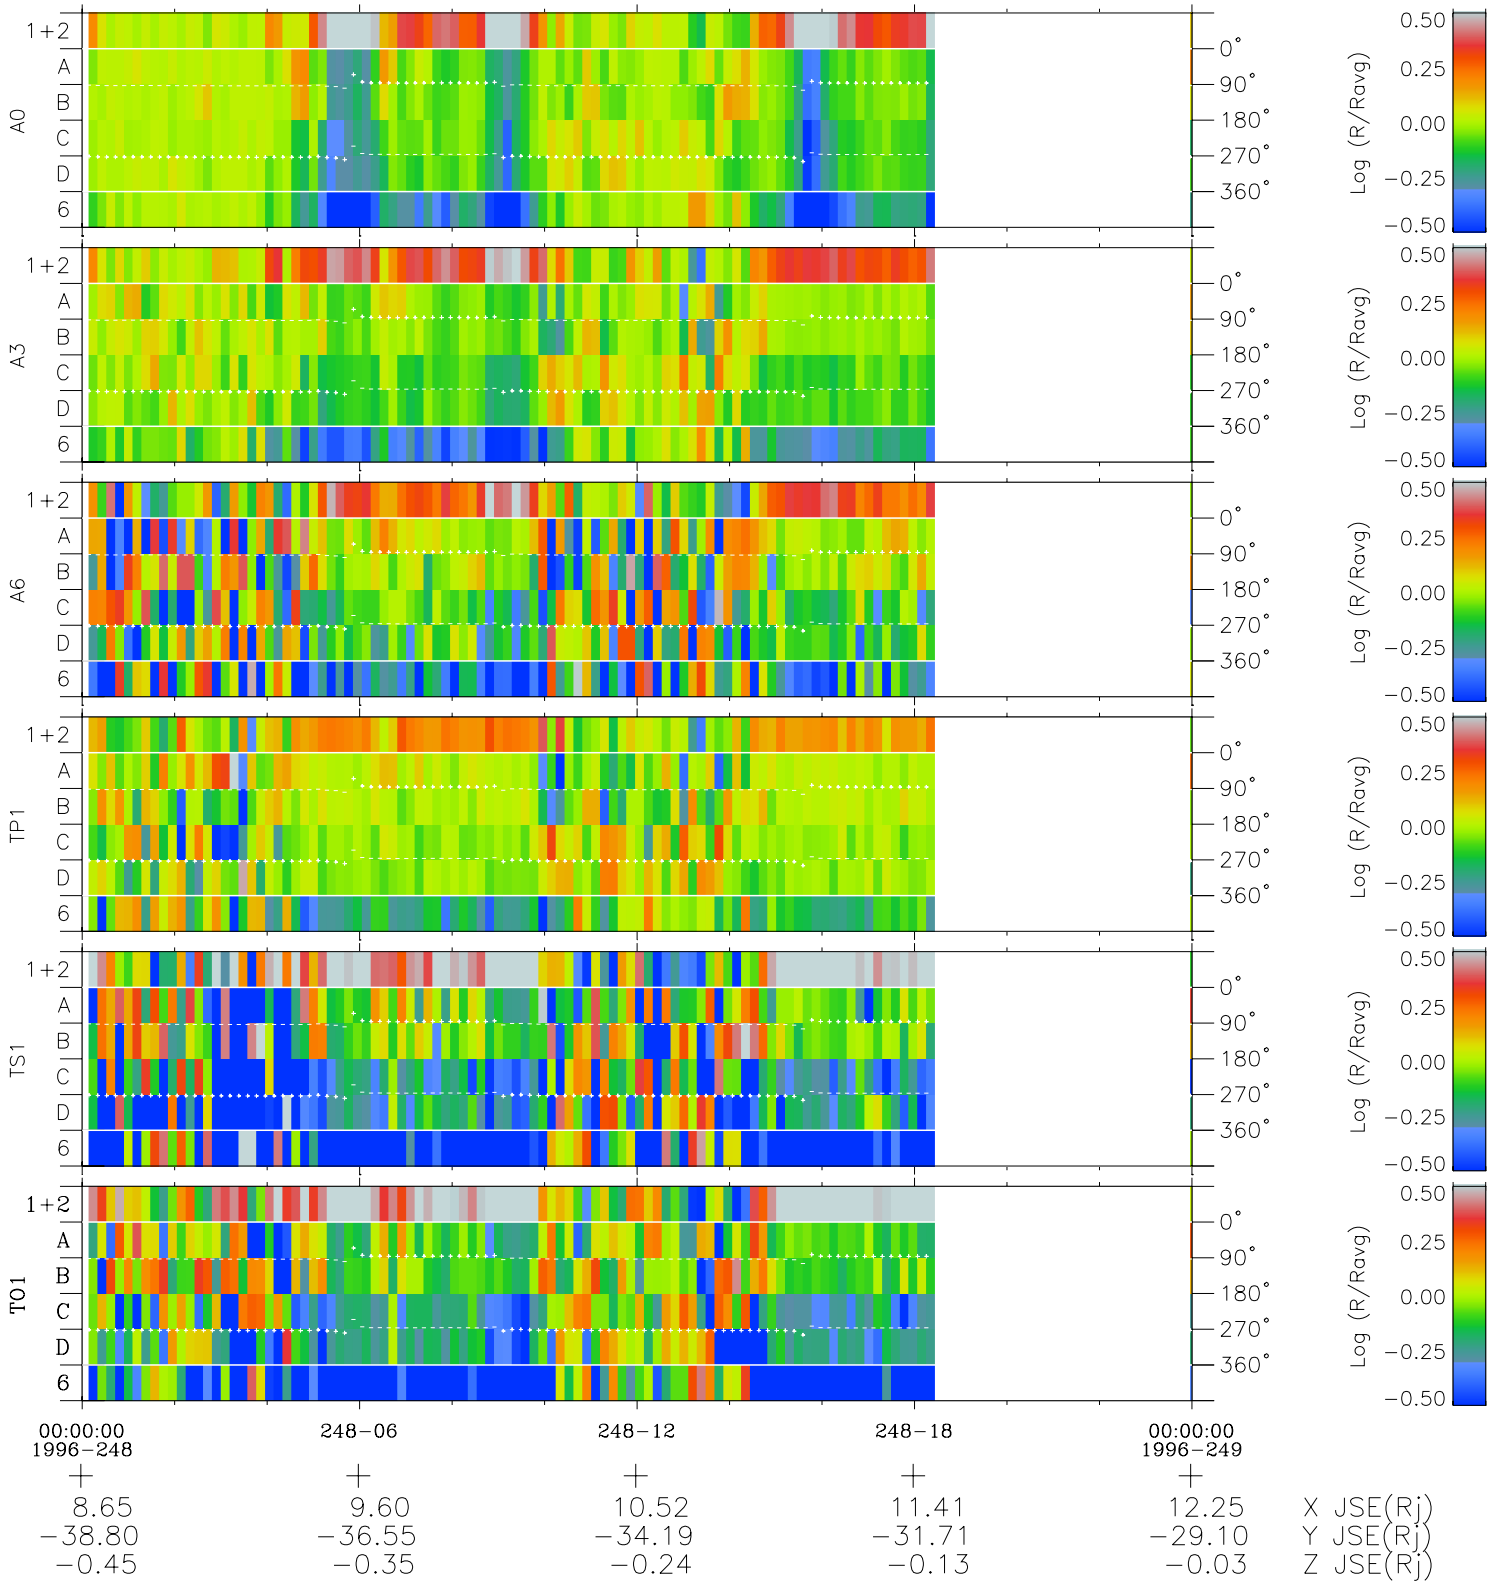

# Galileo EPD Real Time Azimuth Anisotropies 96248

Software Version: RTAZIM\_MEAN V 1.20  
Data Production: 06-03-00  
Plot Production: Fri Sep 14 10:41:51 2001  
Color File: wondr3  
Geofactor File: 1.1

◇ = Jupiter look direction  
□ = Corotation look direction