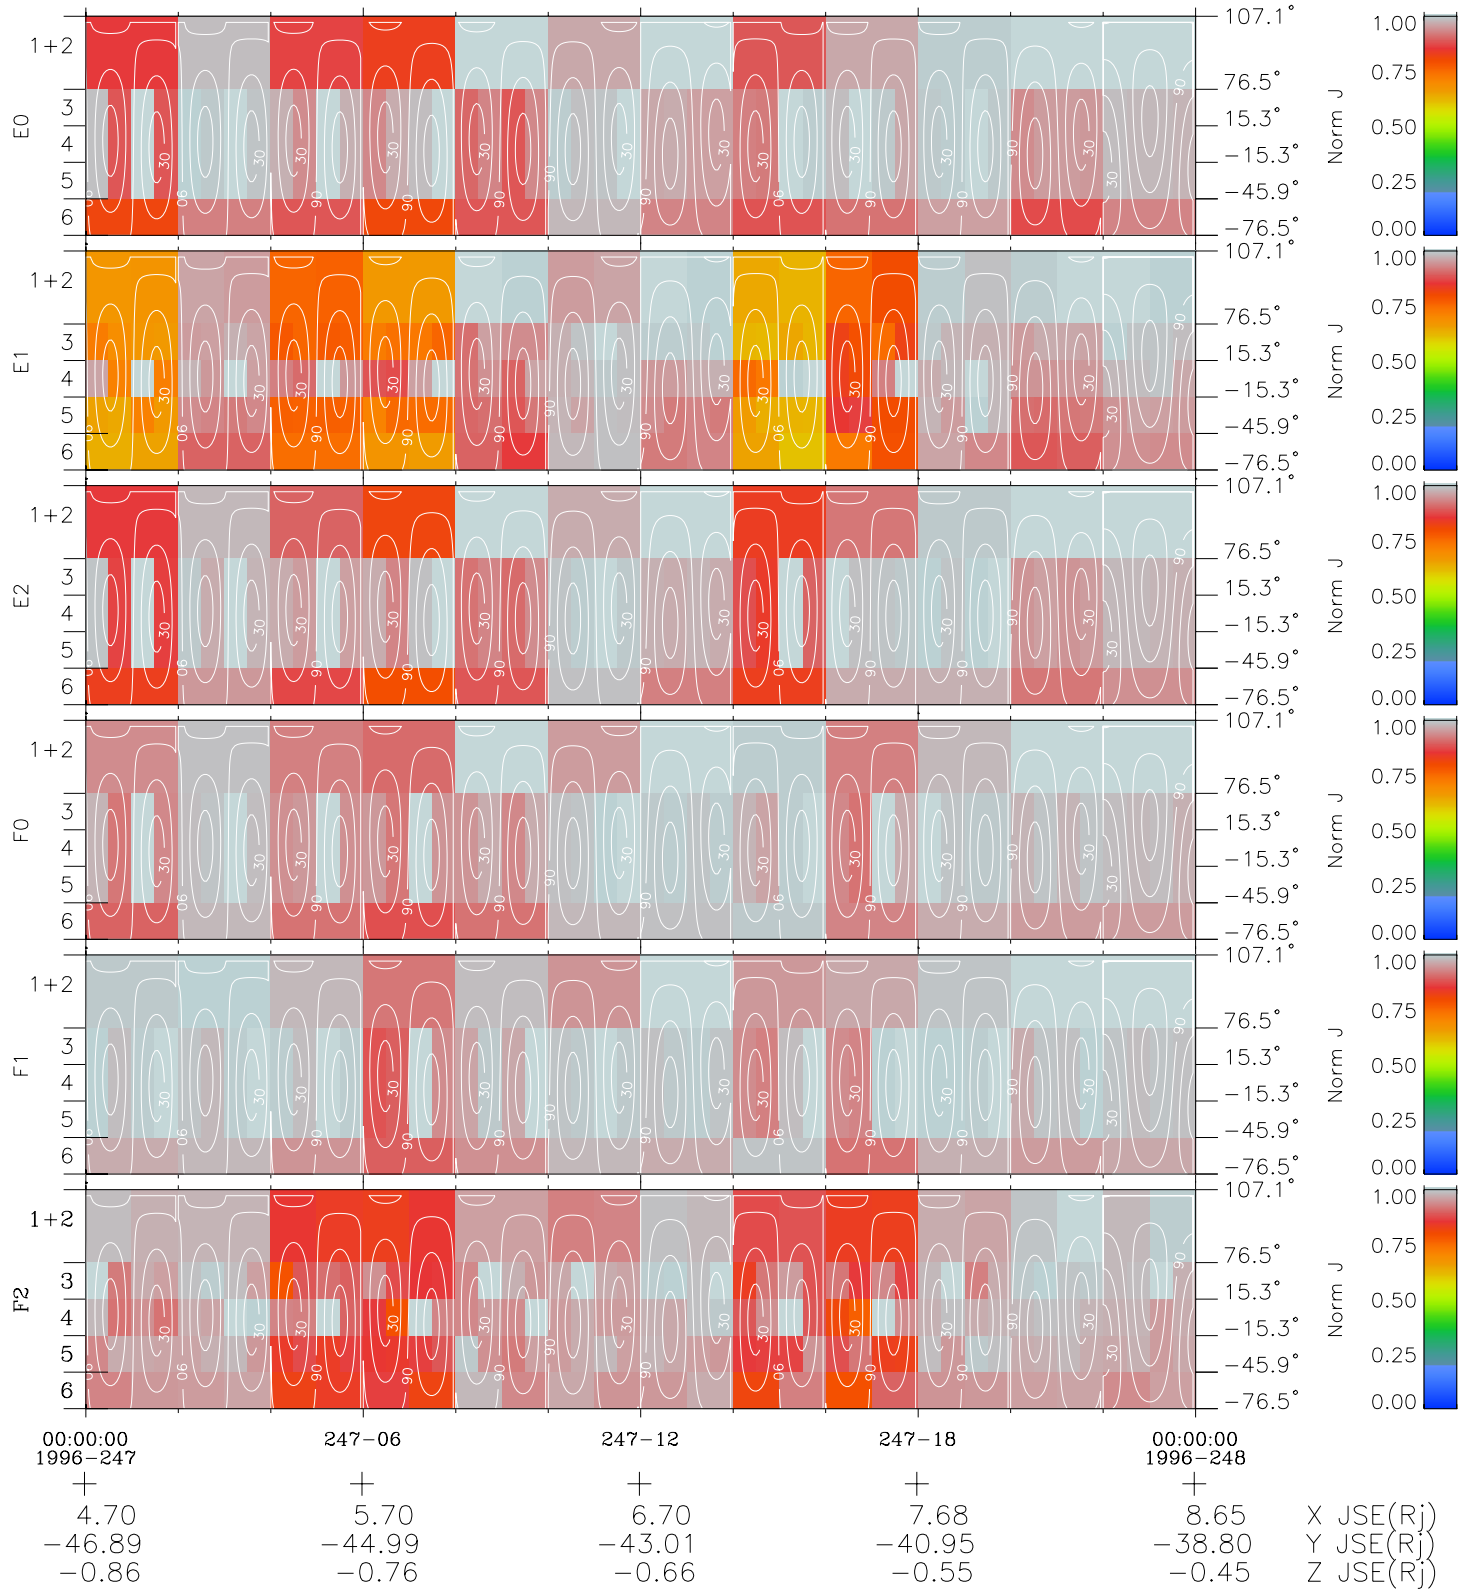

# Galileo EPD Real Time All-Sky Anisotropies 96247

Software Version: RTSKY\_NORM V 1.20  
 Data Production: 06-03-00  
 Plot Production: Fri Sep 14 10:25:18 2001  
 Color File: wondr3  
 Geofactor File: 1.1

◇ = Jupiter look direction  
 □ = Corotation look direction