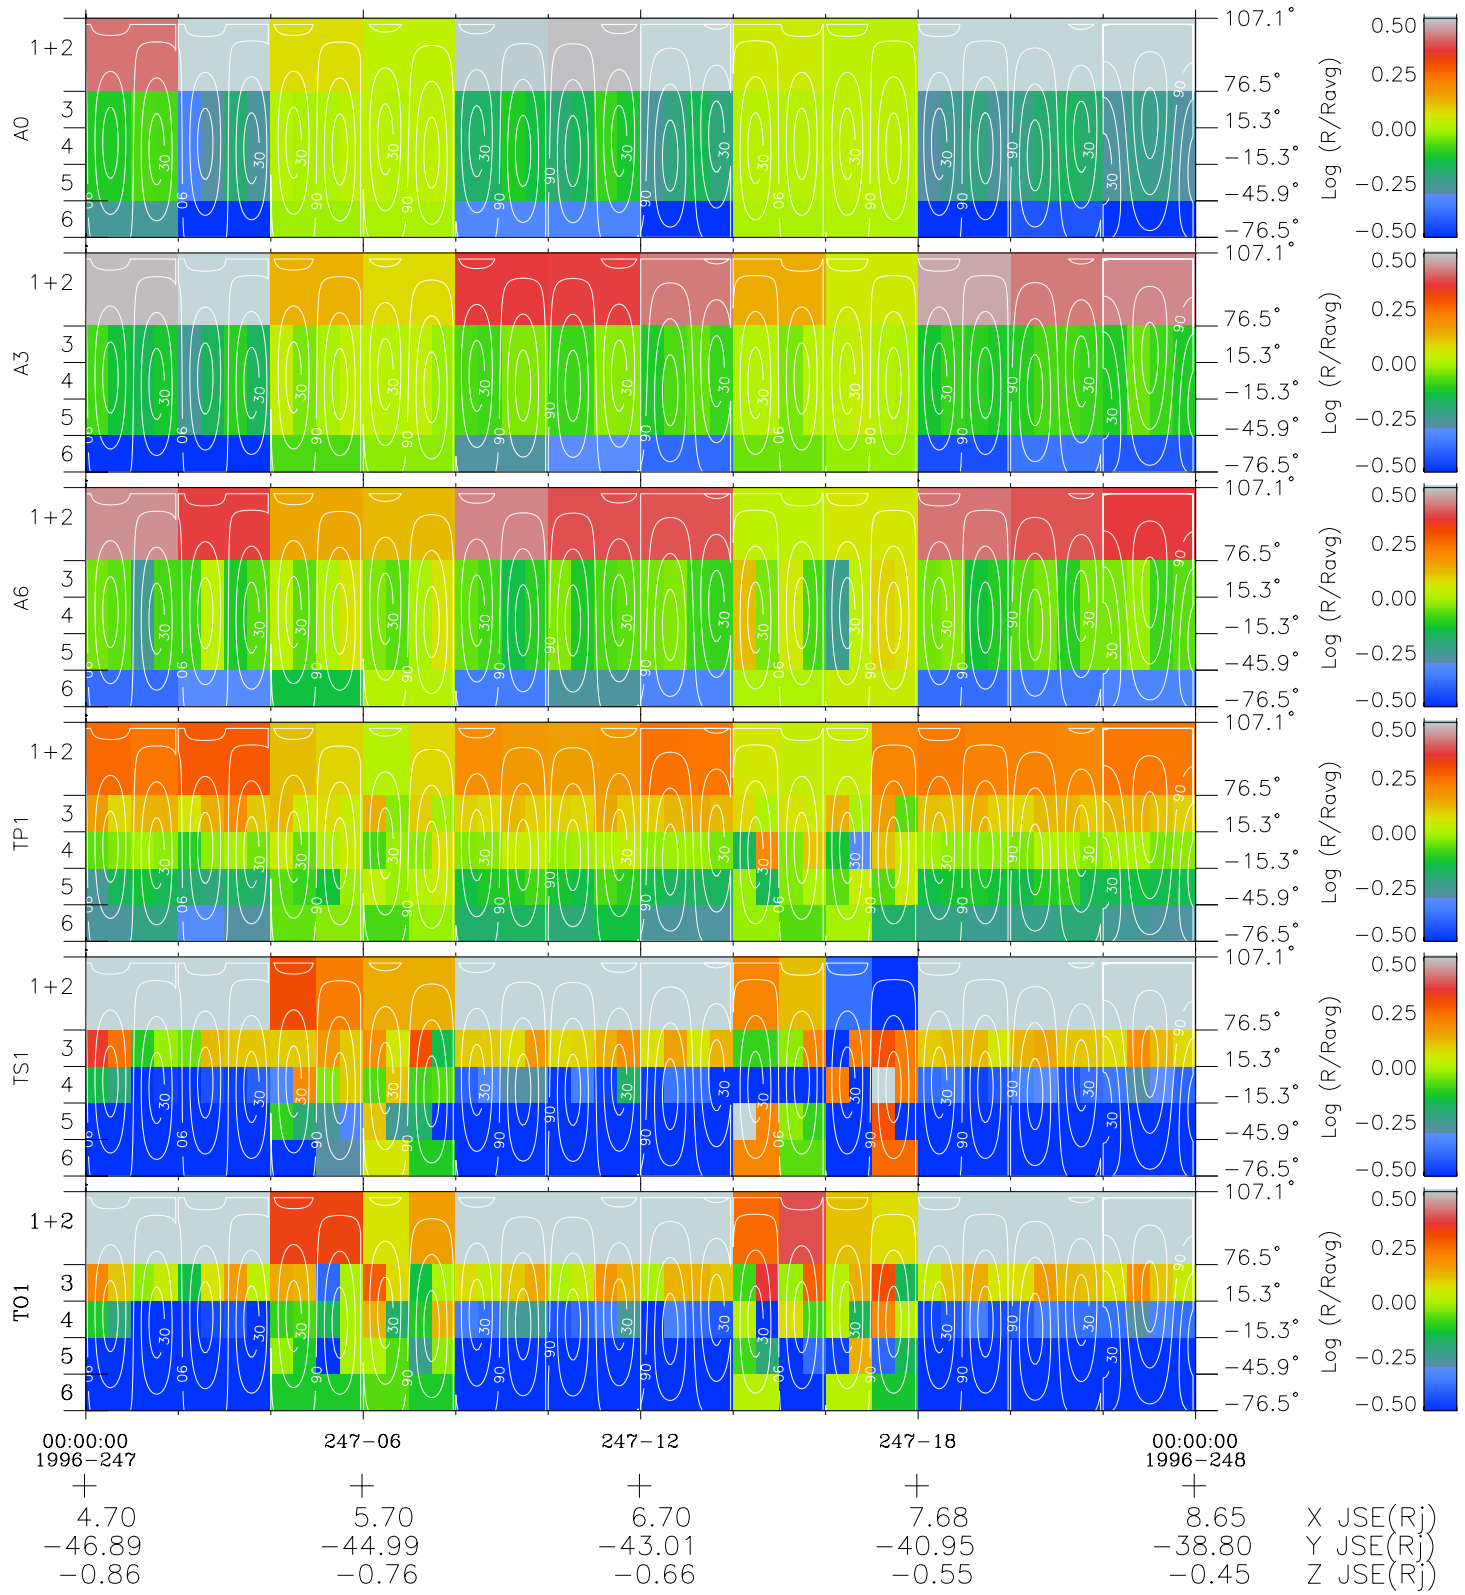

# Galileo EPD Real Time All-Sky Anisotropies 96247

Software Version: RTSKY\_MEAN V 1.20  
 Data Production: 06-03-00  
 Plot Production: Fri Sep 14 10:24:06 2001  
 Color File: wondr3  
 Geofactor File: 1.1

◇ = Jupiter look direction  
 □ = Corotation look direction