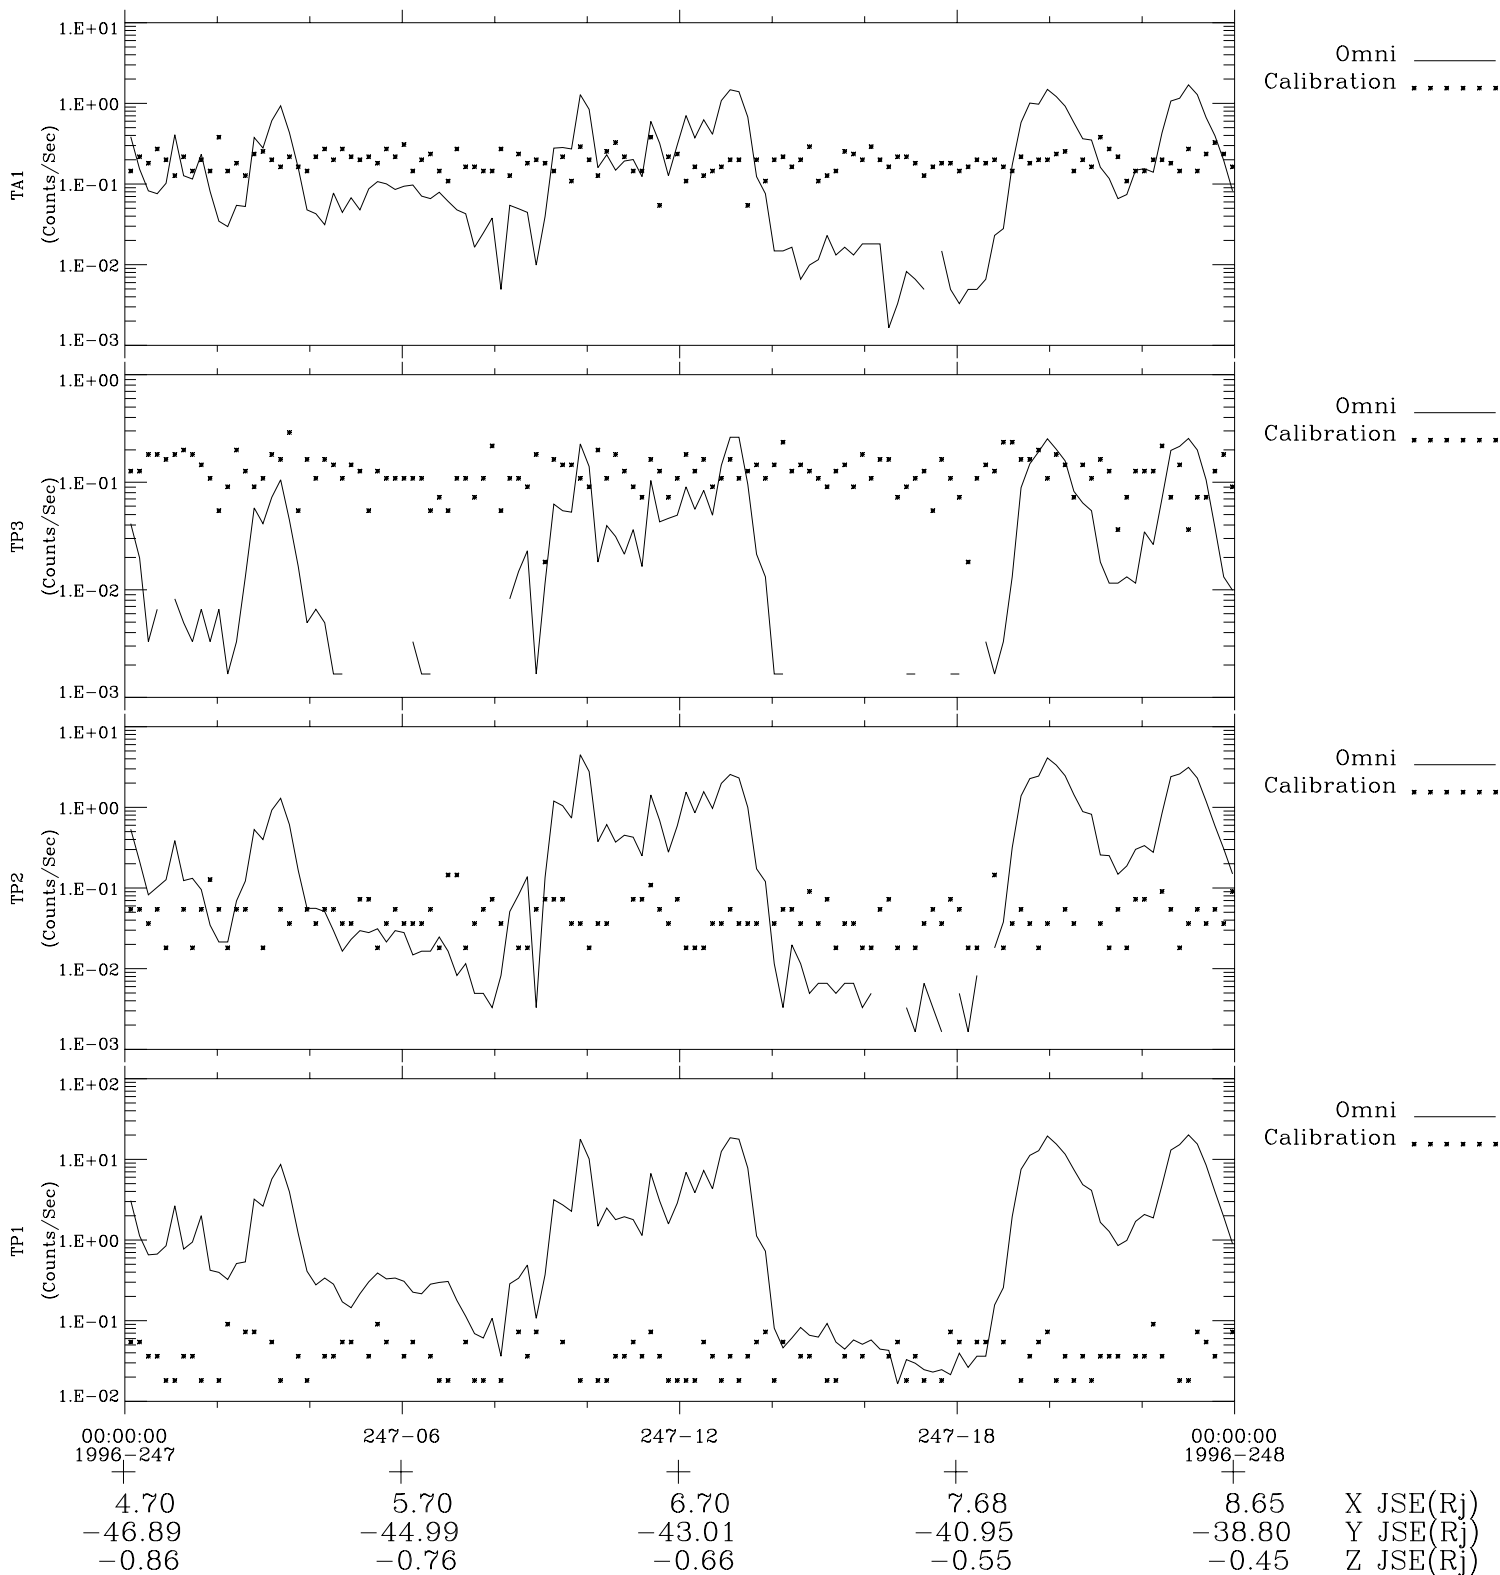

Galileo EPD Real-Time Omni 96247

Software Version: RTLINE_OMNI V 1.20
Data Production: 06-03-00
Plot Production: Fri Sep 14 10:27:40 2001

◇ = Jupiter look direction
□ = Corotation look direction