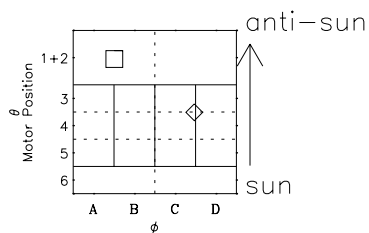

Galileo EPD Real-Time Omni 96247

Software Version: RTLINE_OMNI V 1.20
Data Production: 06-03-00
Plot Production: Fri Sep 14 10:27:40 2001

◇ = Jupiter look direction
□ = Corotation look direction