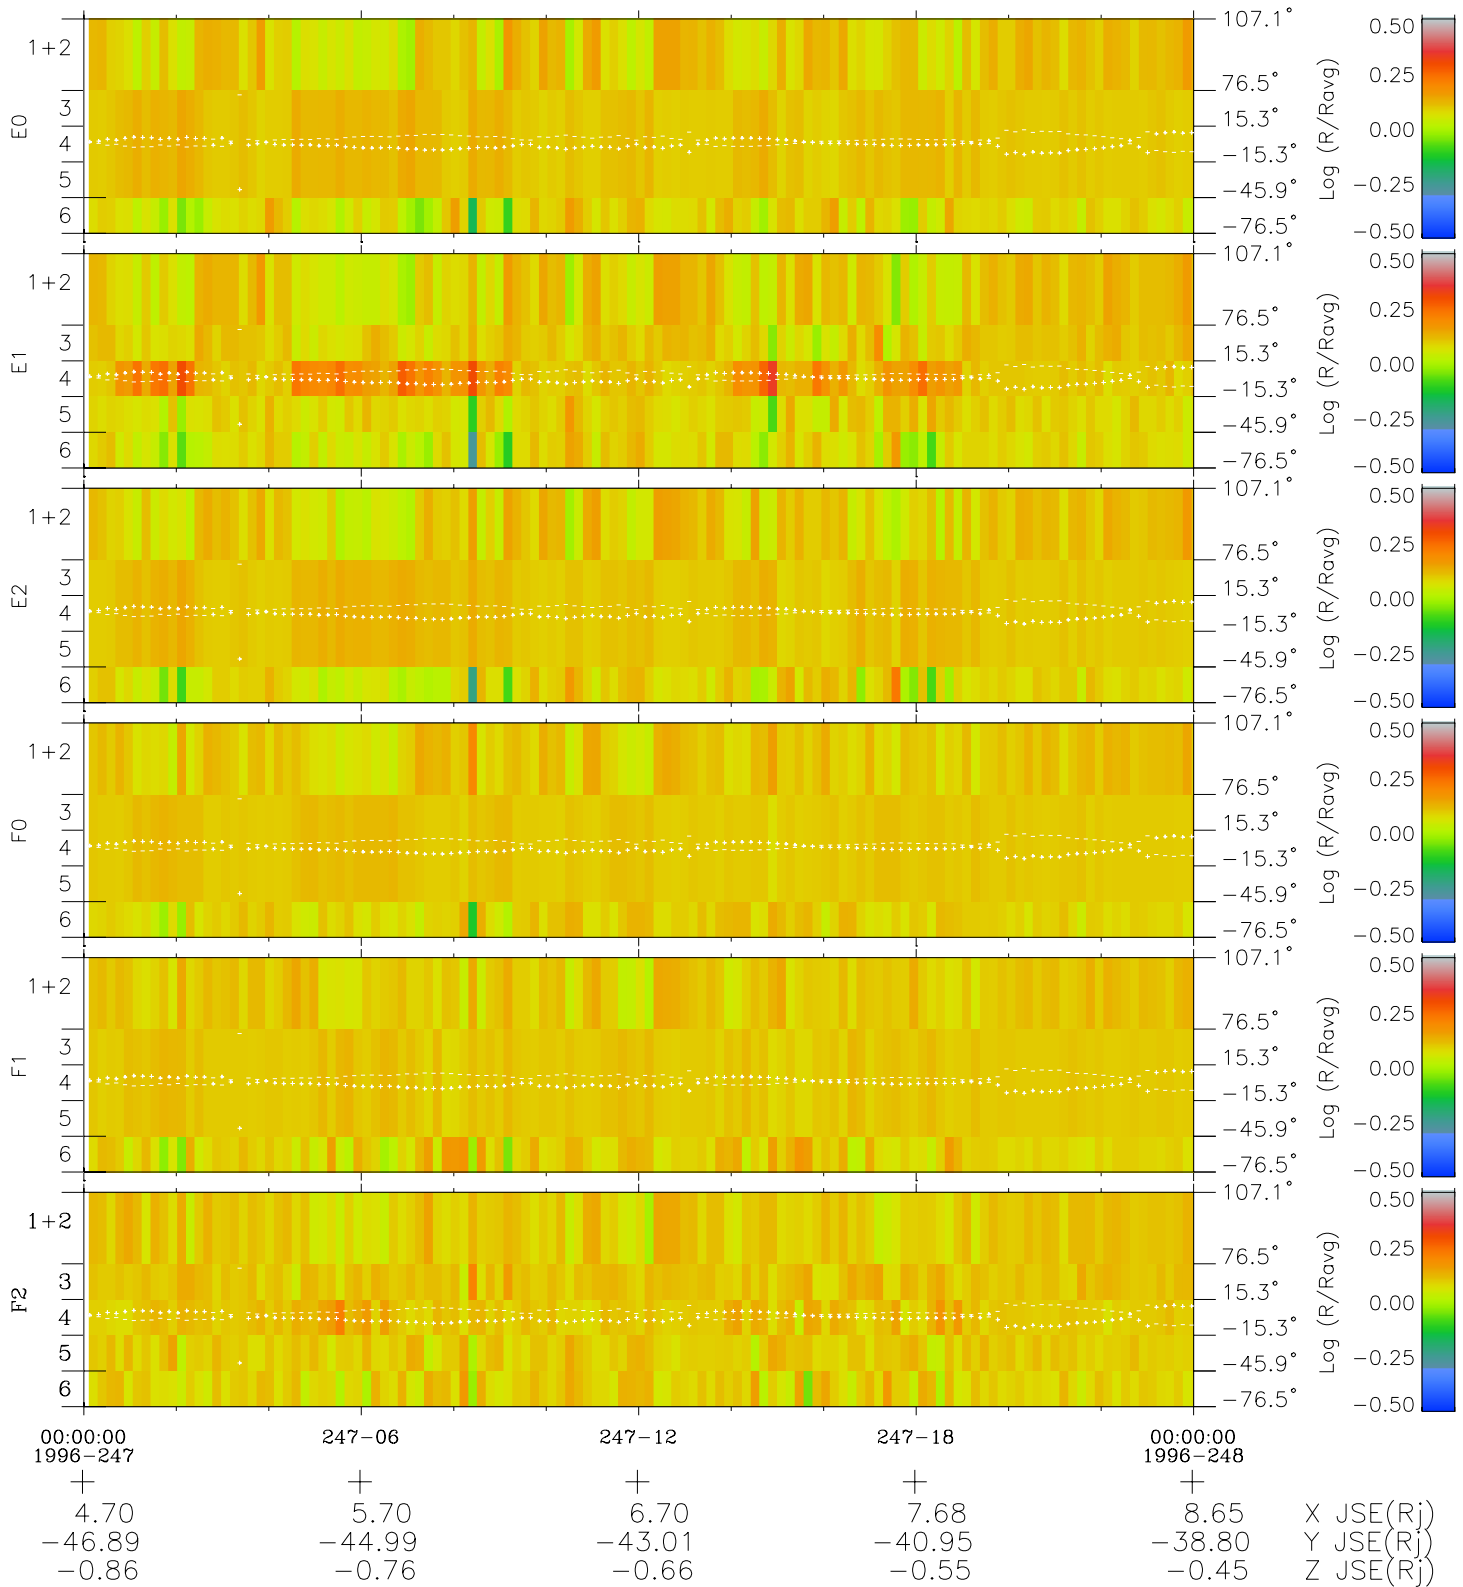

Galileo EPD Real Elevation Anisotropies 96247

Software Version: RTELEV_MEAN V 1.20
 Data Production: 06-03-00
 Plot Production: Fri Sep 14 10:25:40 2001
 Color File: wondr3
 Geofactor File: 1.1

- ◇ = Jupiter look direction
- = Corotation look direction