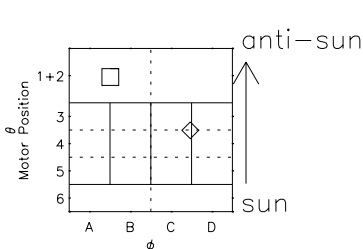

Galileo EPD Real Elevation Anisotropies 96247

Software Version: RTELEV_MEAN V 1.20
 Data Production: 06-03-00
 Plot Production: Fri Sep 14 10:25:40 2001
 Color File: wondr3
 Geofactor File: 1.1

- ◇ = Jupiter look direction
- = Corotation look direction