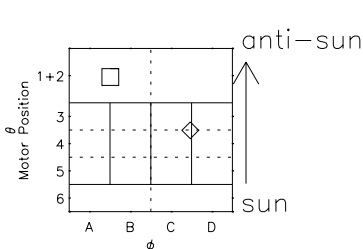

Galileo EPD Real Elevation Anisotropies 96247

Software Version: RTELEV_FLUX V 1.20
 Data Production: 06-03-00
 Plot Production: Fri Sep 14 10:26:02 2001
 Color File: wondr3
 Geofactor File: 1.1

- ◇ = Jupiter look direction
- = Corotation look direction