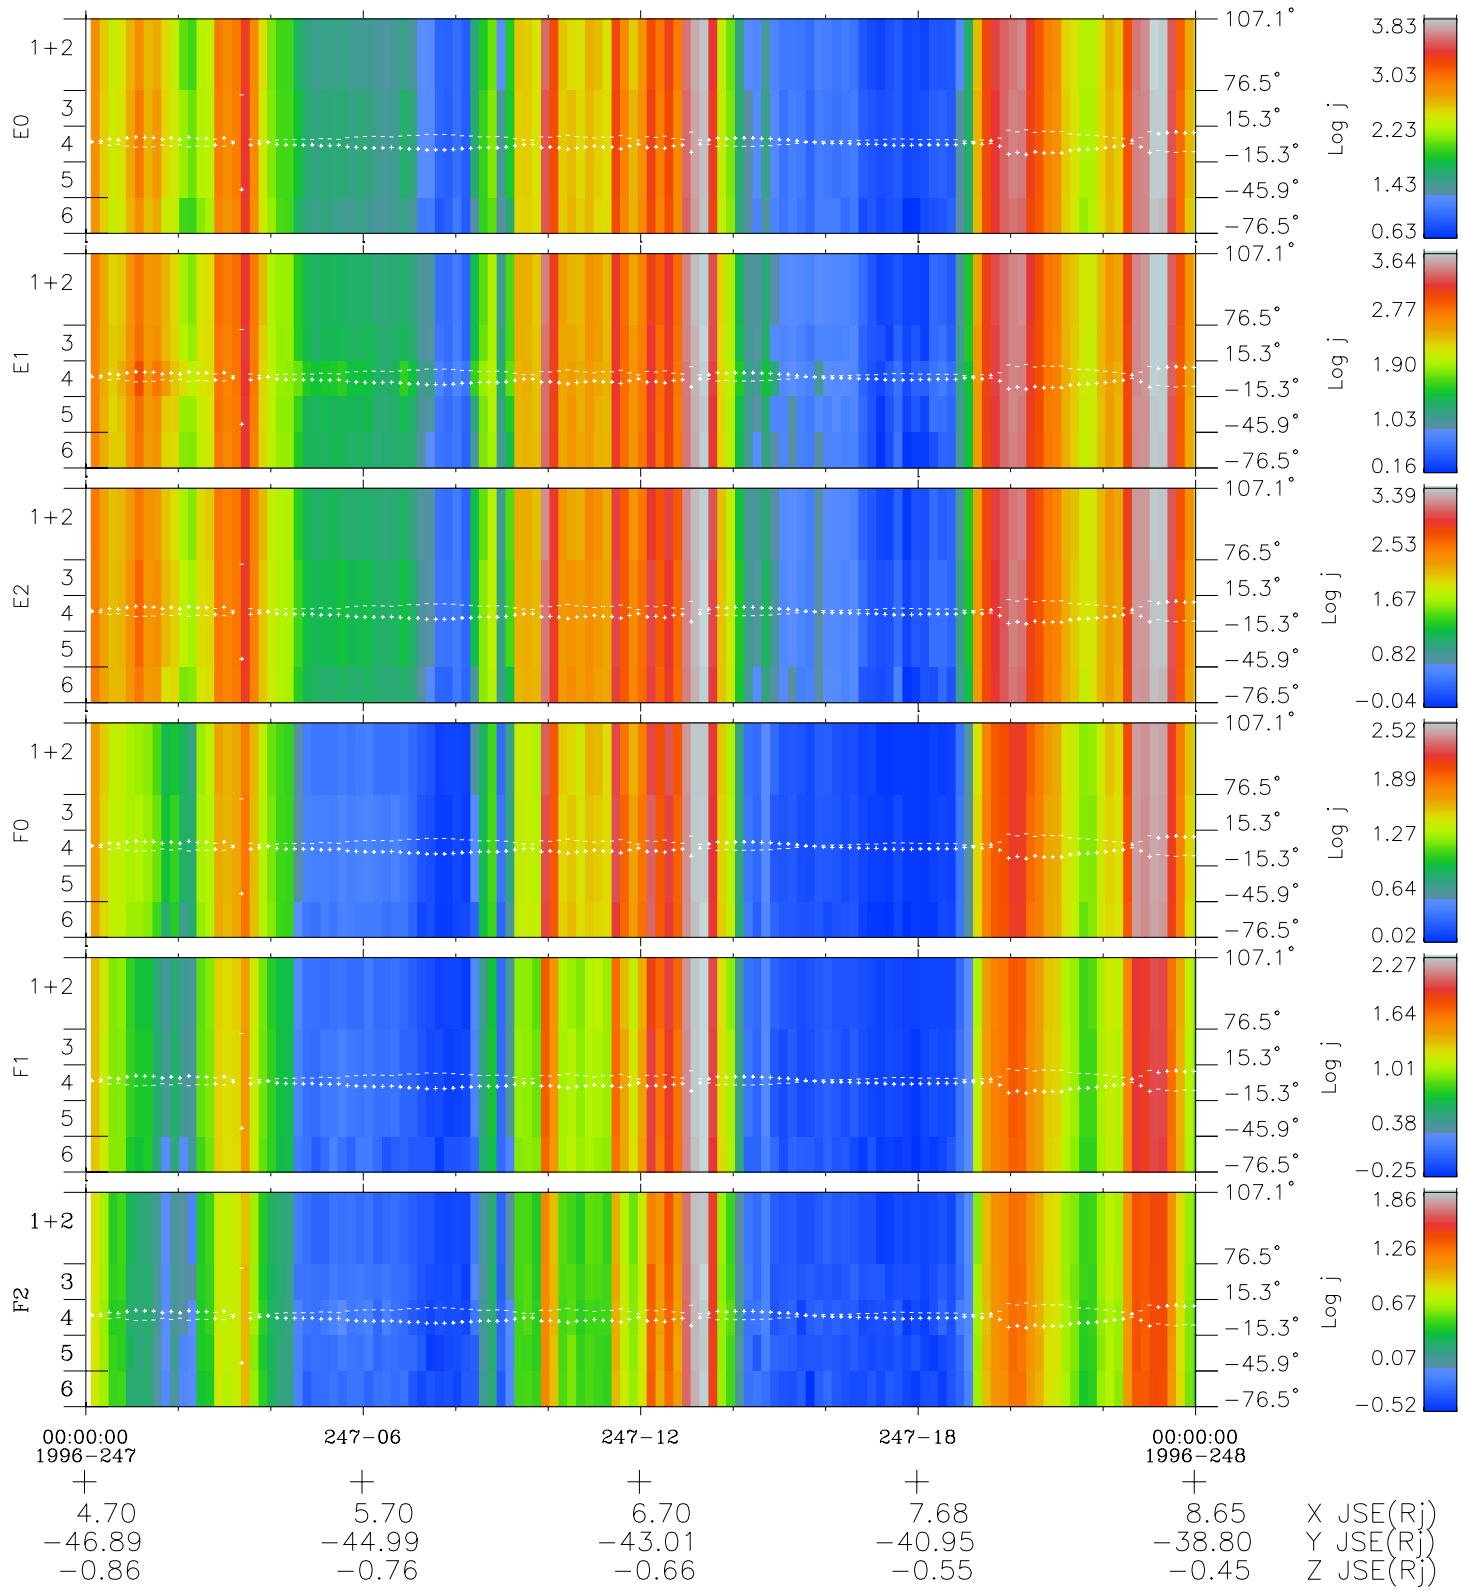

Galileo EPD Real Elevation Anisotropies 96247

Software Version: RTELEV_FLUX V 1.20
 Data Production: 06-03-00
 Plot Production: Fri Sep 14 10:26:02 2001
 Color File: wondr3
 Geofactor File: 1.1

- ◇ = Jupiter look direction
- = Corotation look direction