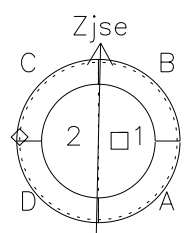

Galileo EPD Real Time Azimuth Anisotropies 96247

Software Version: RTAZIM_NORM V 1.20
 Data Production: 06-03-00
 Plot Production: Fri Sep 14 10:27:29 2001
 Color File: wondr3
 Geofactor File: 1.1

00:00:00 1996-247	247-06	247-12	247-18	00:00:00 1996-248	
+	+	+	+	+	X JSE(R _j)
4.70	5.70	6.70	7.68	8.65	Y JSE(R _j)
-46.89	-44.99	-43.01	-40.95	-38.80	Z JSE(R _j)
-0.86	-0.76	-0.66	-0.55	-0.45	

◇ = Jupiter look direction
 □ = Corotation look direction