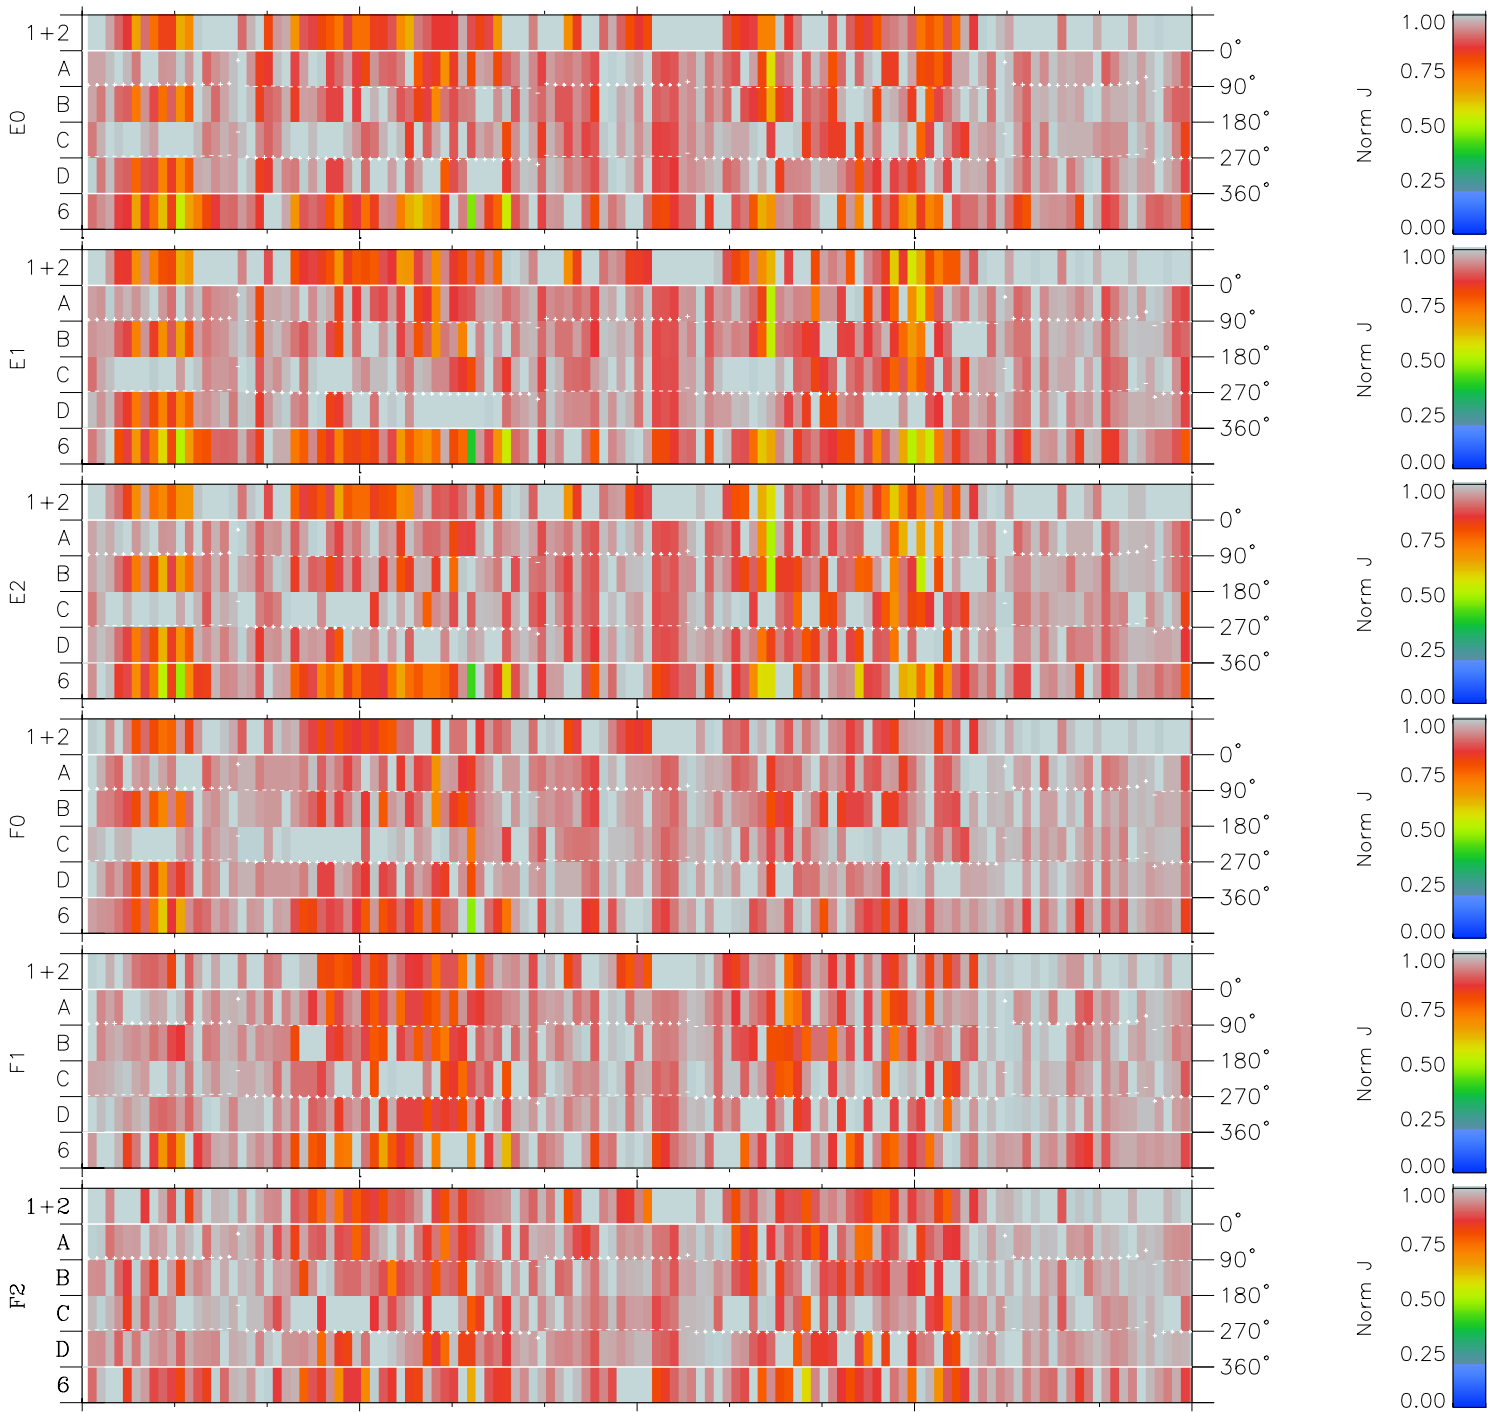

Galileo EPD Real Time Azimuth Anisotropies 96247

Software Version: RTAZIM_NORM V 1.20
 Data Production: 06-03-00
 Plot Production: Fri Sep 14 10:27:29 2001
 Color File: wondr3
 Geofactor File: 1.1

00:00:00 1996-247	247-06	247-12	247-18	00:00:00 1996-248	
+	+	+	+	+	X JSE(R _j)
4.70	5.70	6.70	7.68	8.65	Y JSE(R _j)
-46.89	-44.99	-43.01	-40.95	-38.80	Z JSE(R _j)
-0.86	-0.76	-0.66	-0.55	-0.45	

◇ = Jupiter look direction
 □ = Corotation look direction