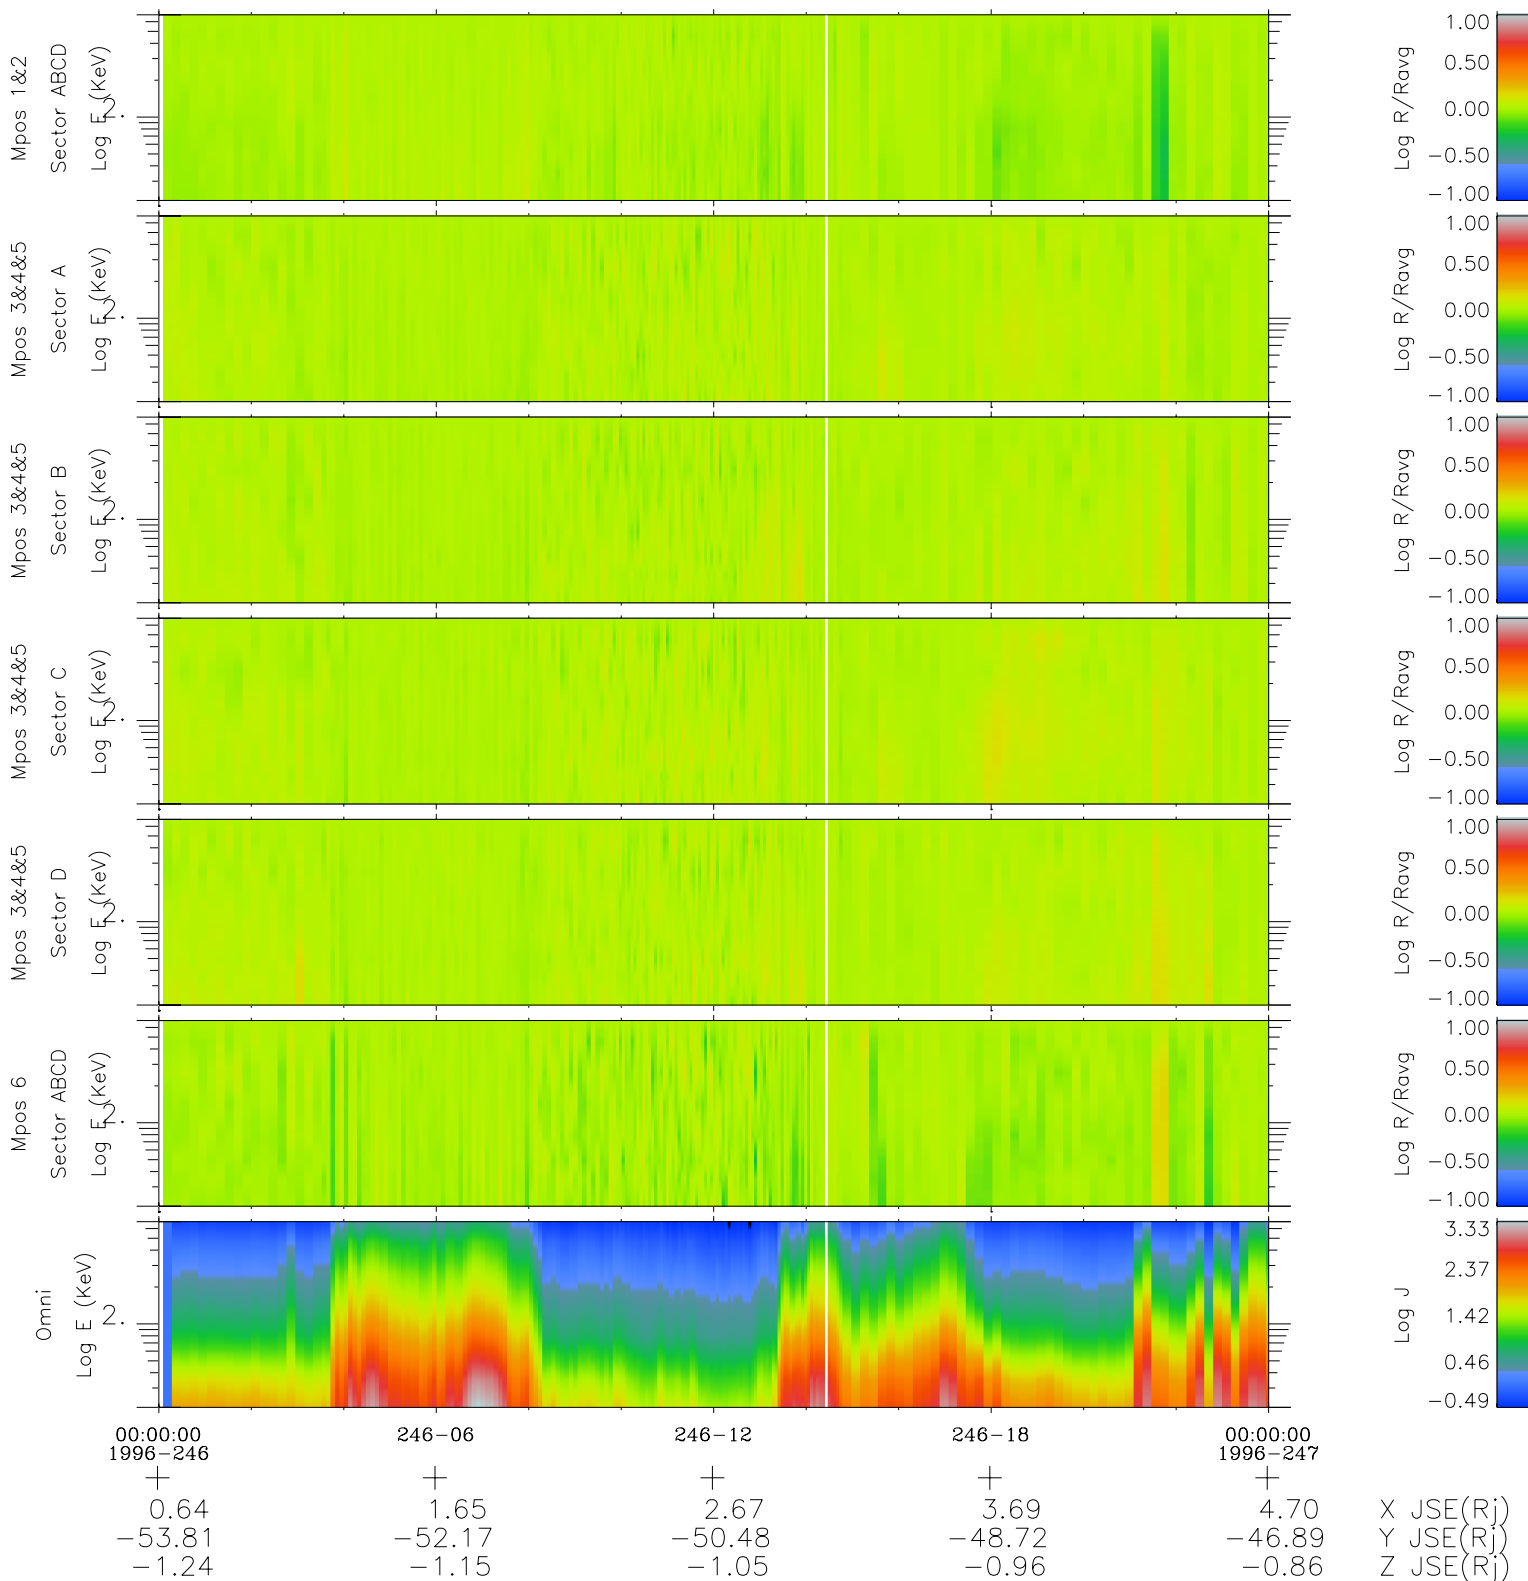

Galileo EPD Real Time R6 Electrons Spectra 96246

Software Version: RTSPEC_R6 V 1.20
 Data Production: 06-03-00
 Plot Production: Fri Sep 14 10:09:30 2001
 Color File: wondr3
 Geofactor File: 1.1

- ◇ = Jupiter look direction
- = Corotation look direction