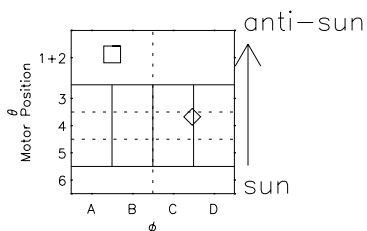

# Galileo EPD Real Time R6 Ions Spectra 96246

Software Version: RTSPEC\_R6 V 1.20  
 Data Production: 06-03-00  
 Plot Production: Fri Sep 14 10:09:15 2001  
 Color File: wondr3  
 Geofactor File: 1.1

- ◇ = Jupiter look direction
- = Corotation look direction