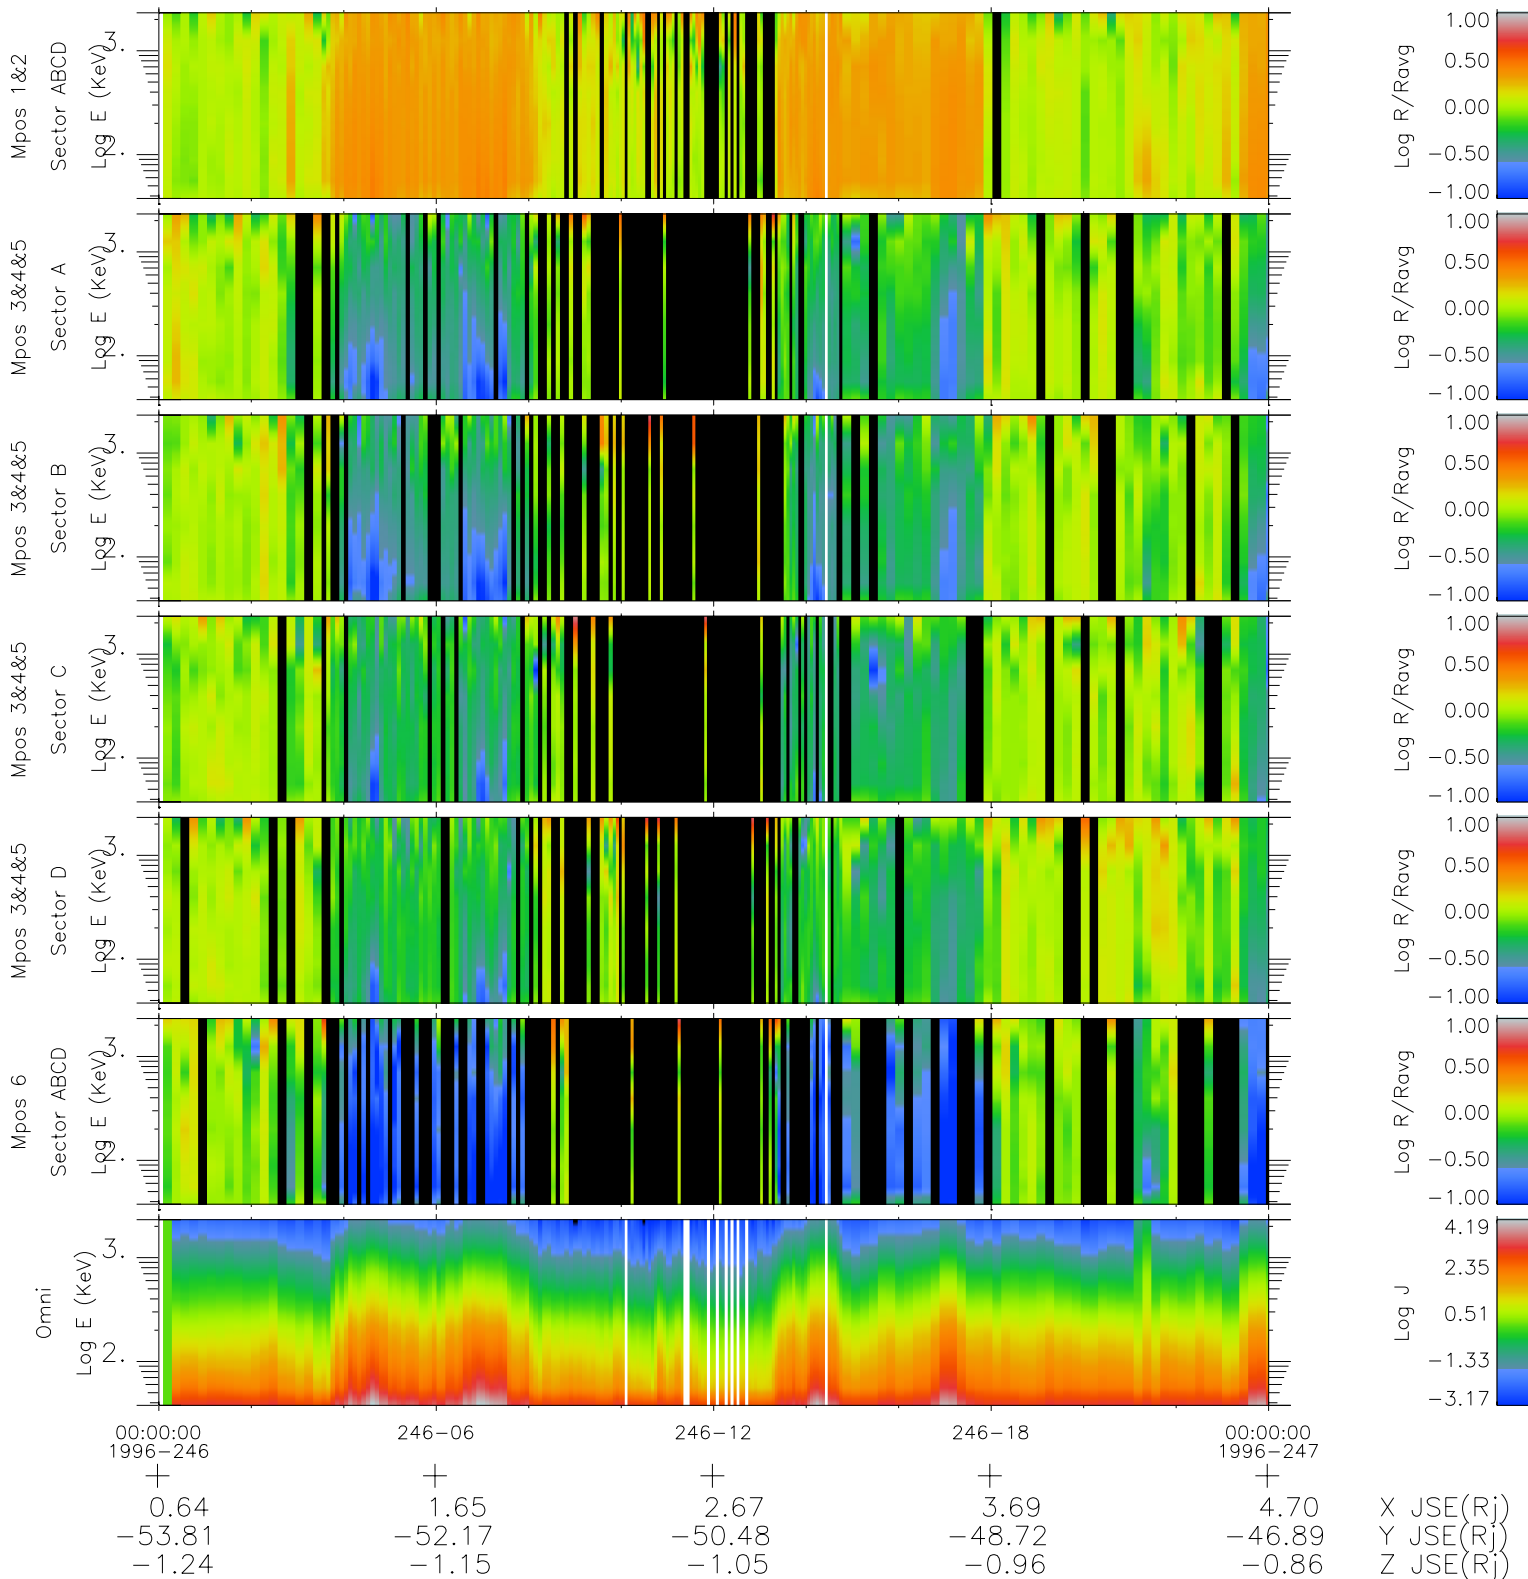

# Galileo EPD Real Time R6 Ions Spectra 96246

Software Version: RTSPEC\_R6 V 1.20  
 Data Production: 06-03-00  
 Plot Production: Fri Sep 14 10:09:15 2001  
 Color File: wondr3  
 Geofactor File: 1.1

- ◇ = Jupiter look direction
- = Corotation look direction