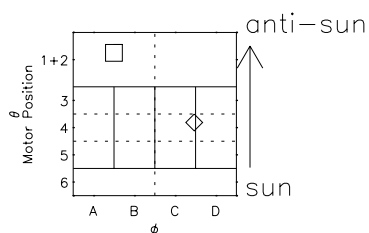

Galileo EPD Real Time R6 Ions Spectra 96245

Software Version: RTSPEC_R6 V 1.20
 Data Production: 06-03-00
 Plot Production: Fri Sep 14 09:54:07 2001
 Color File: wondr3
 Geofactor File: 1.1

- ◇ = Jupiter look direction
- = Corotation look direction