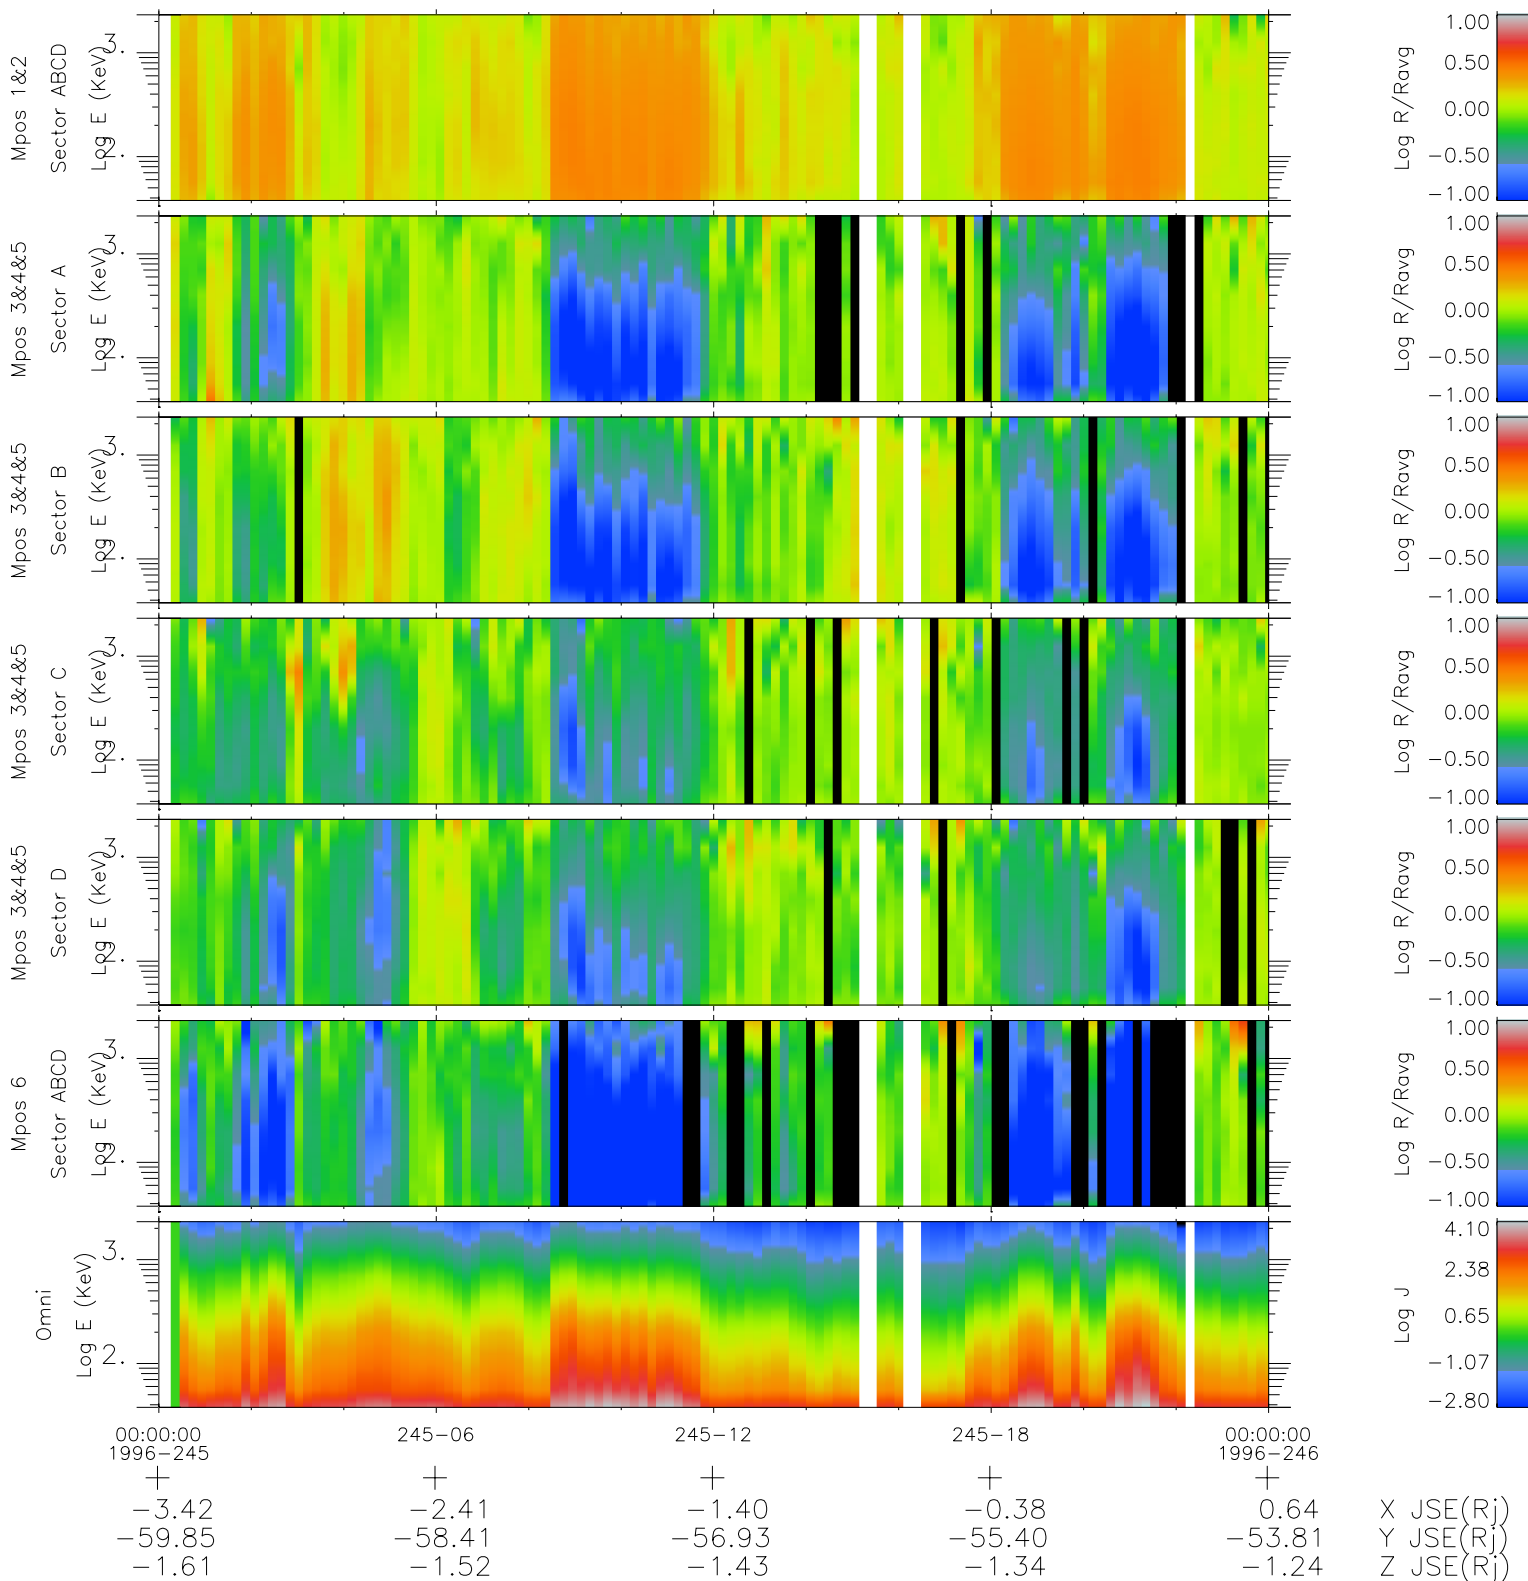

Galileo EPD Real Time R6 Ions Spectra 96245

Software Version: RTSPEC_R6 V 1.20
 Data Production: 06-03-00
 Plot Production: Fri Sep 14 09:54:07 2001
 Color File: wondr3
 Geofactor File: 1.1

- ◇ = Jupiter look direction
- = Corotation look direction