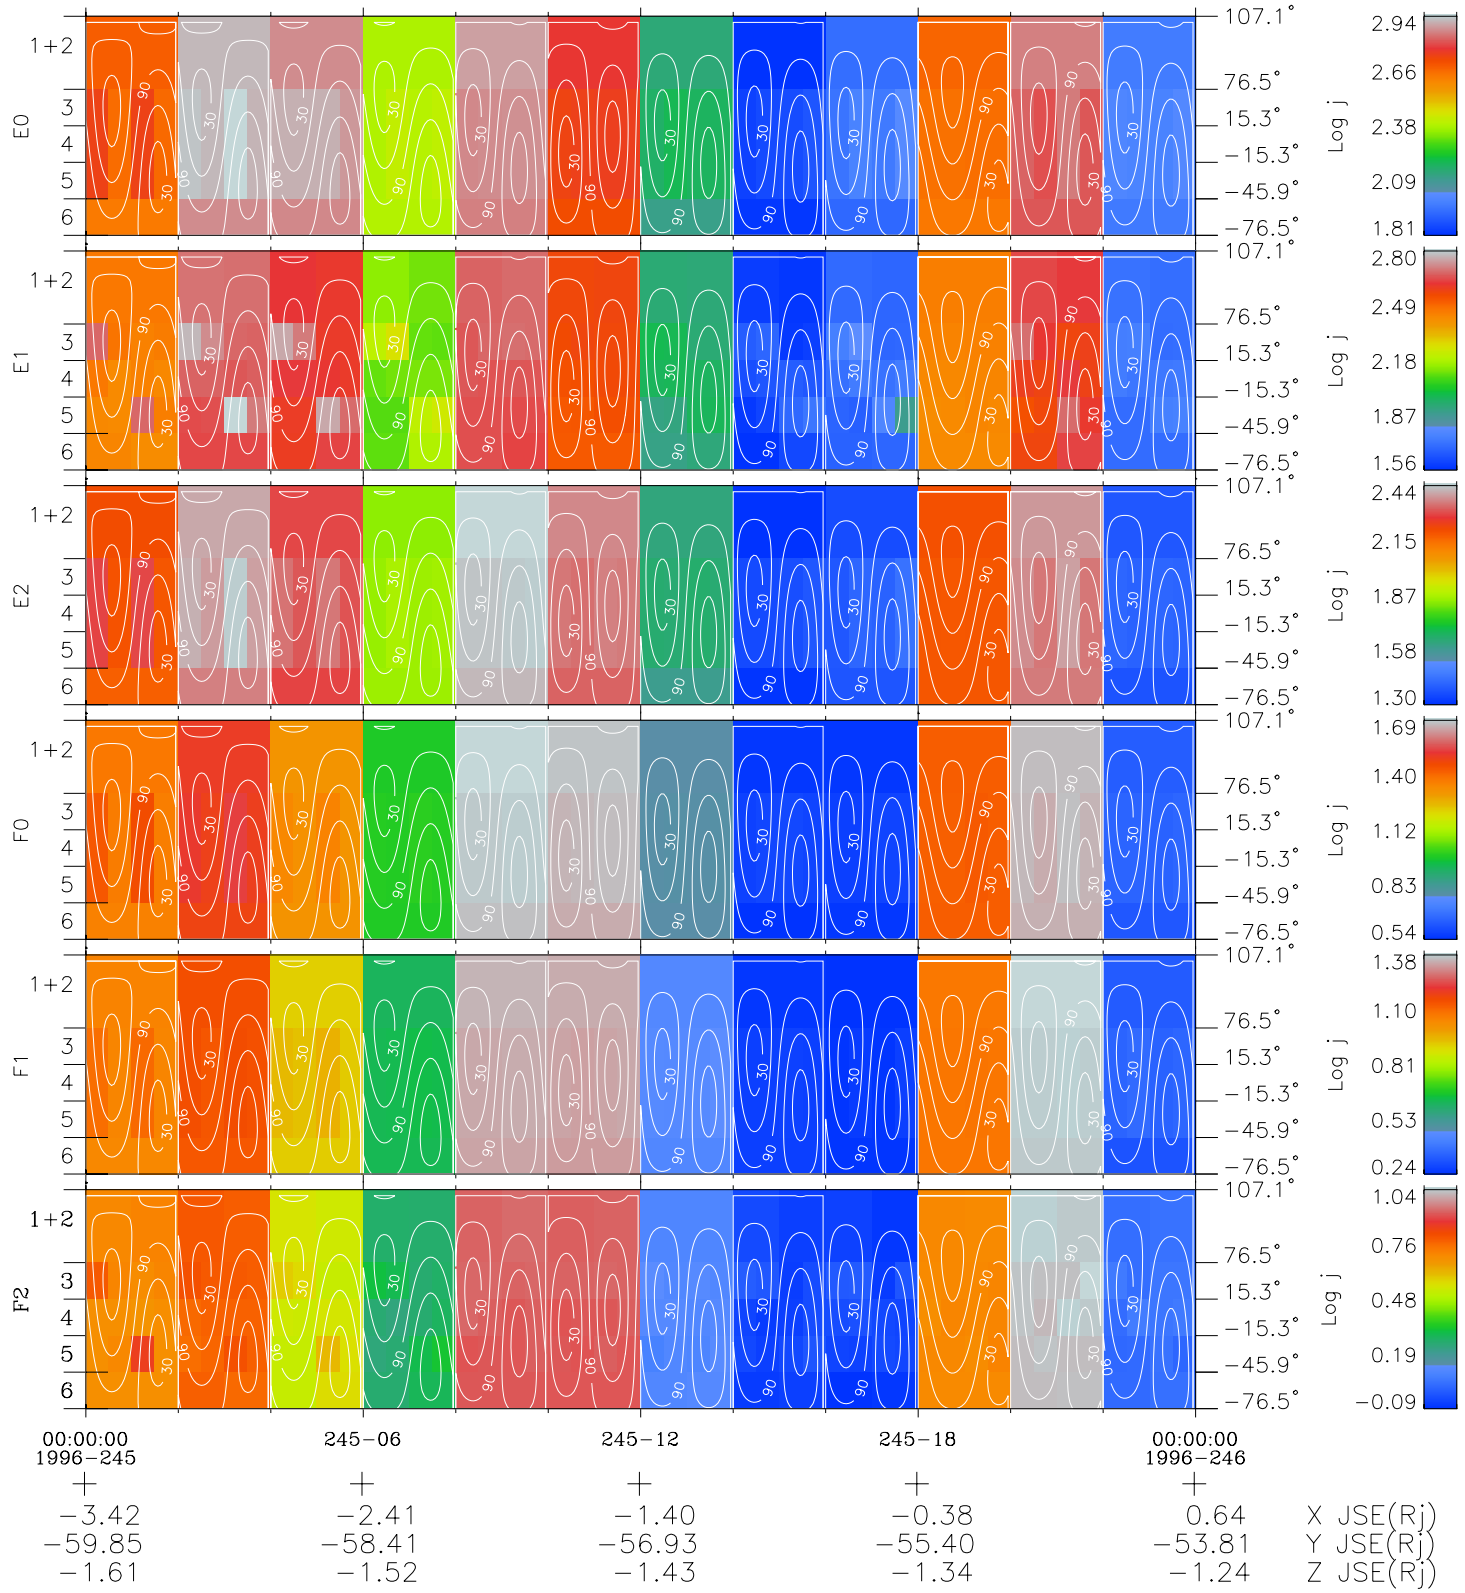

Galileo EPD Real Time All-Sky Anisotropies 96245

Software Version: RTSKY_FLUX V 1.20
 Data Production: 06-03-00
 Plot Production: Fri Sep 14 09:55:24 2001
 Color File: wondr3
 Geofactor File: 1.1

- ◇ = Jupiter look direction
- = Corotation look direction