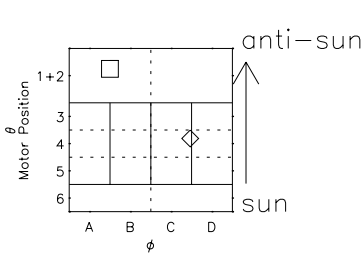

Galileo EPD Real Time All-Sky Anisotropies 96245

Software Version: RTSKY_FLUX V 1.20
 Data Production: 06-03-00
 Plot Production: Fri Sep 14 09:55:24 2001
 Color File: wondr3
 Geofactor File: 1.1

- ◇ = Jupiter look direction
- = Corotation look direction