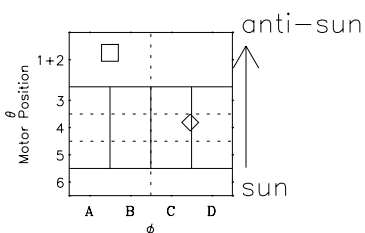

Galileo EPD Real-Time Six-Sector 96245

Software Version: RTLINE_R6 V 1.20
Data Production: 06-03-00
Plot Production: Fri Sep 14 09:58:30 2001

◇ = Jupiter look direction
□ = Corotation look direction