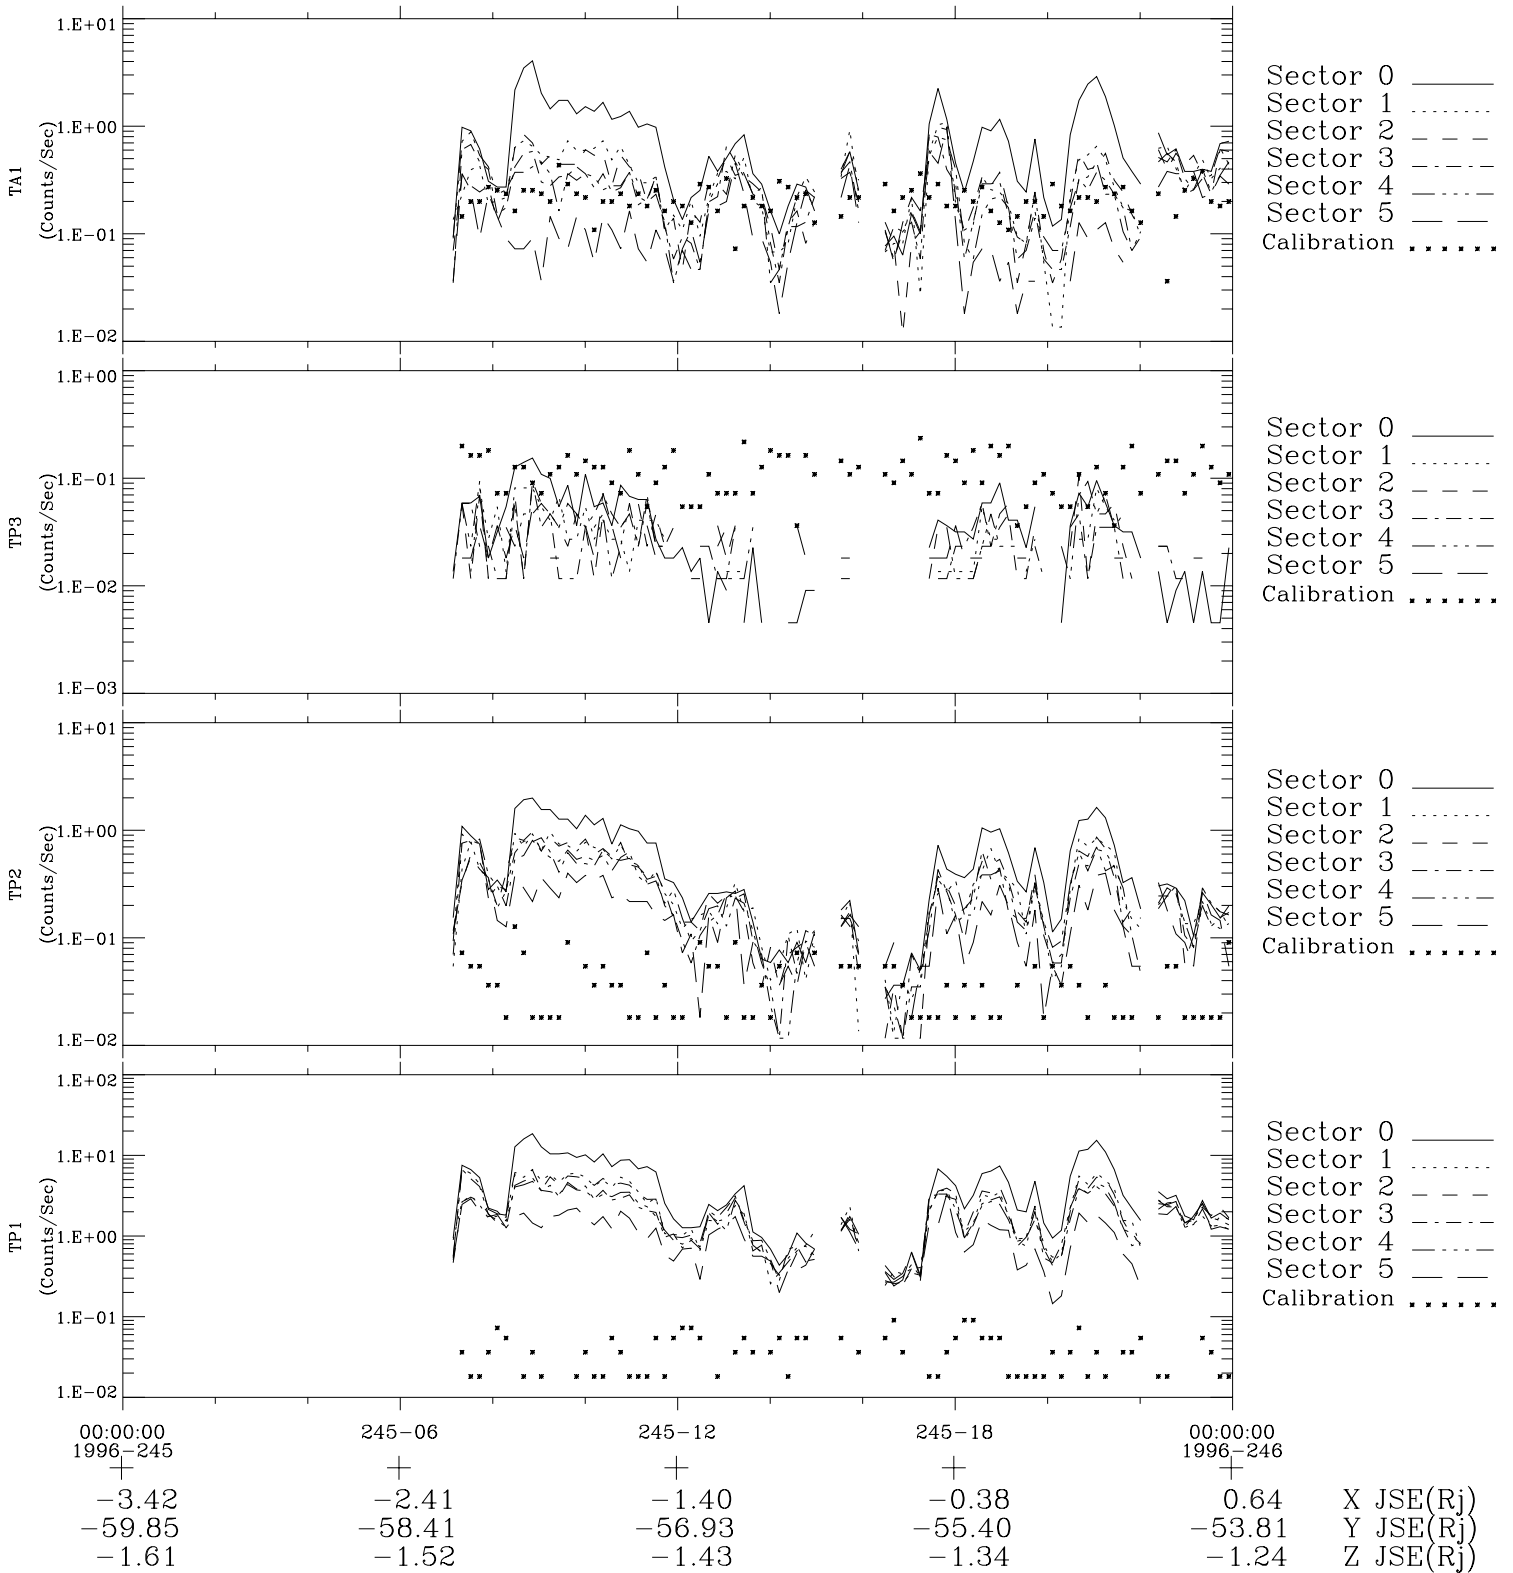

Galileo EPD Real-Time Six-Sector 96245

Software Version: RTLINE_R6 V 1.20
Data Production: 06-03-00
Plot Production: Fri Sep 14 09:58:30 2001

◇ = Jupiter look direction
□ = Corotation look direction