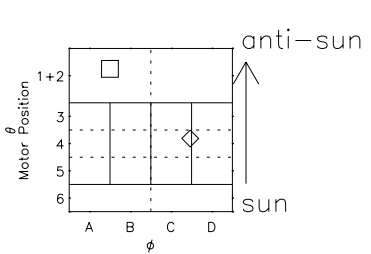

- = Jupiter look direction
- = Corotation look direction